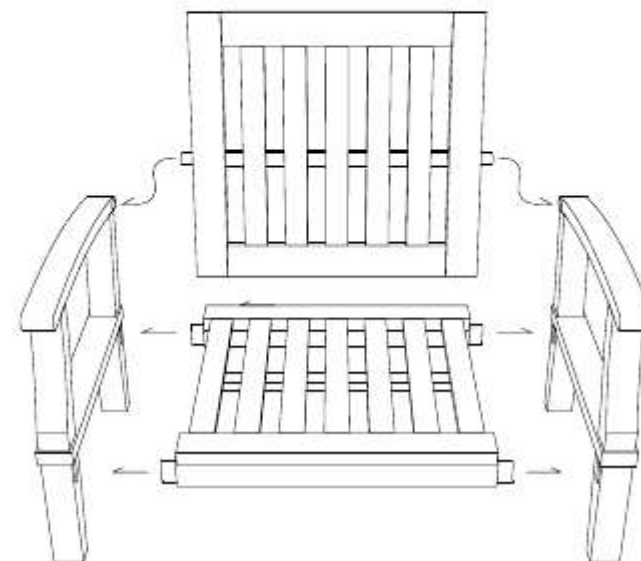

DEEP SEATING SOFA 1 SEATER

CODE SKU NO : EEI-1143-NAT-WHI

1

2

3

**STAINLESS STEEL
HARDWARE**

M 6 X 7cm = 8 pcs

Allen Wrench M4 = 1 pc

4

DEEP SEATING RIGHT

CODE SKU NO : EEI-1148-NAT-WHI

2

1

STAINLESS STEEL HARDWARE

M 6 X 4cm = 1 pc

M 6 X 7cm = 6 pcs