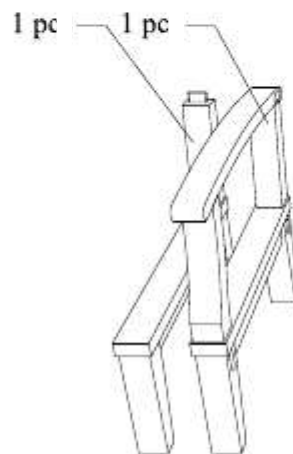

DEEP SEATING SOFA 1 SEATER

CODE SKU NO : EEI-1143-NAT-WHI

1

2

3

**STAINLESS STEEL
HARDWARE**

M 6 X 7cm = 8 pcs

Allen Wrench M4 = 1 pc

4

DEEP SEATING RIGHT

CODE SKU NO : EEI-1148-NAT-WHI

2

1

STAINLESS STEEL HARDWARE

M 6 X 4cm = 1 pc

M 6 X 7cm = 6 pcs

Allen Wrench M4= 1 pc

3

DEEP SEATING LEFT

CODE SKU NO : EEI-1149-NAT-WHI

2

1

STAINLESS STEEL HARDWARE

M 6 X 4cm = 1 pcs

M 6 X 4cm = 2 pcs

M 6 X 7cm = 4 pcs

Allen Wrench M4 = 1 pc

3