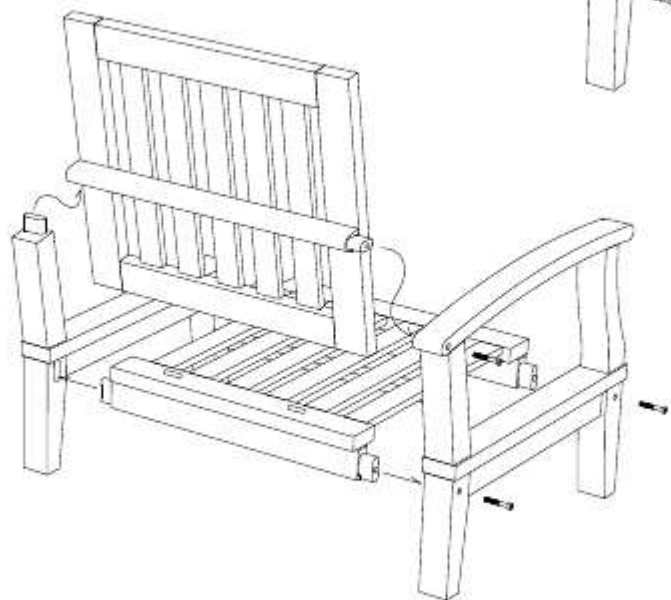

DEEP SEATING SOFA 1 SEATER

CODE SKU NO : EEI-1143-NAT-WHI

1

2

3

**STAINLESS STEEL
HARDWARE**

M 6 X 7cm = 8 pcs

Allen Wrench M4 = 1 pc

4

DEEP SEATING RIGHT

CODE SKU NO : EEI-1148-NAT-WHI

2

1

STAINLESS STEEL HARDWARE

M 6 X 4cm = 1 pc

M 6 X 7cm = 6 pcs