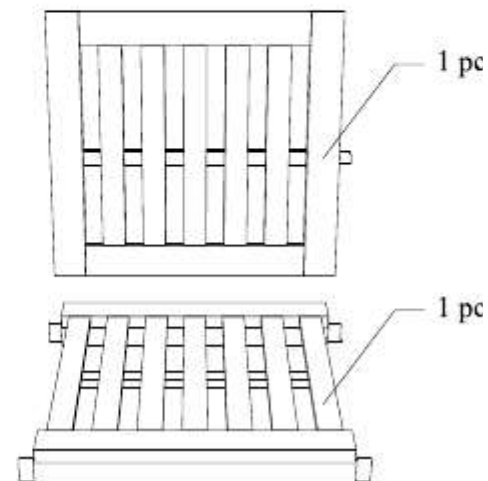

Allen Wrench M4= 1 pc

3

DEEP SEATING LEFT

CODE SKU NO : EEI-1149-NAT-WHI

2

1

STAINLESS STEEL HARDWARE

M 6 X 4cm = 1 pcs

M 6 X 7cm = 6 pcs

Allen Wrench M4= 1 pc

3

DEEP SEATING CENTER UNIT

CODE SKU NO : EEI-1150-NAT-WHI

2

1

STAINLESS STEEL HARDWARE

M 6 X 4cm = 2 pcs

M 6 X 7cm = 4 pcs

Allen Wrench M4 = 1 pc

3