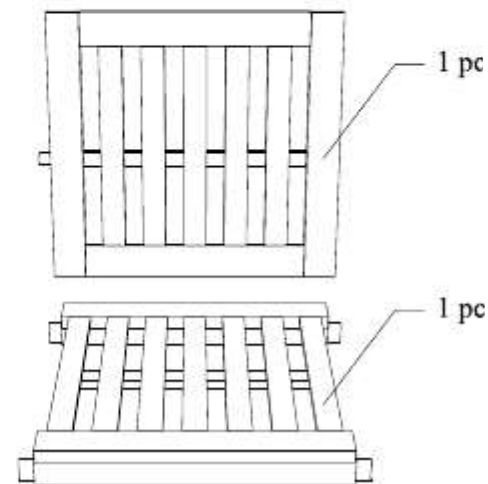

DEEP SEATING SOFA 1 SEATER

CODE SKU NO : EEI-1143-NAT-WHI

1

2

3

**STAINLESS STEEL
HARDWARE**

M 6 X 7cm = 8 pcs

Allen Wrench M4 = 1 pc

4

DEEP SEATING RIGHT

CODE SKU NO : EEI-1148-NAT-WHI

2

1

STAINLESS STEEL HARDWARE

M 6 X 4cm = 1 pc

M 6 X 7cm = 6 pcs

Allen Wrench M4= 1 pc

3

DEEP SEATING LEFT

CODE SKU NO : EEI-1149-NAT-WHI

2

1

STAINLESS STEEL HARDWARE

M 6 X 4cm = 1 pcs

M 6 X 7cm = 6 pcs

Allen Wrench M4= 1 pc

3

DEEP SEATING CENTER UNIT

CODE SKU NO : EEI-1150-NAT-WHI

2

1

STAINLESS STEEL HARDWARE