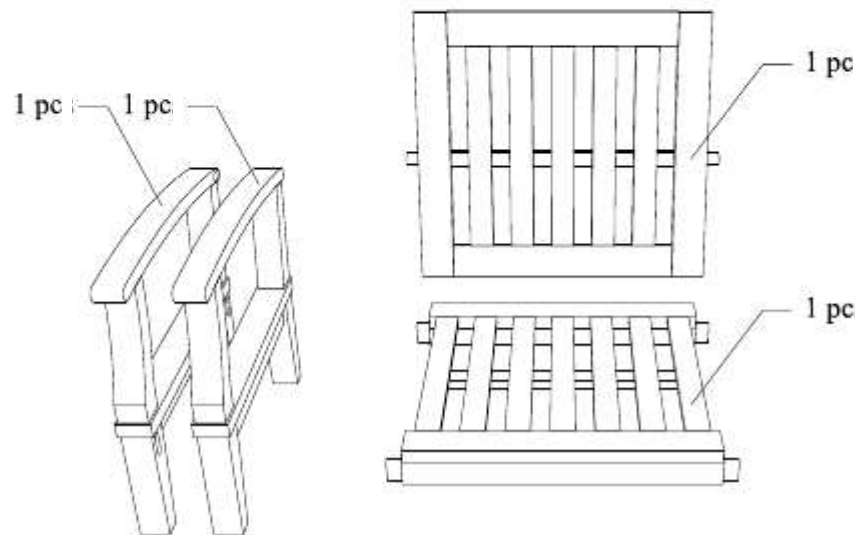

DEEP SEATING SOFA 1 SEATER

CODE SKU NO : EEI-1143-NAT-WHI

1

2

3

**STAINLESS STEEL
HARDWARE**

M 6 X 7cm = 8 pcs

Allen Wrench M4 = 1 pc

4

DEEP SEATING RIGHT

CODE SKU NO : EEI-1148-NAT-WHI

2

1

STAINLESS STEEL HARDWARE

M 6 X 4cm = 1 pc

M 6 X 7cm = 6 pcs

Allen Wrench M4= 1 pc

3

DEEP SEATING LEFT

CODE SKU NO : EEI-1149-NAT-WHI

2

1

STAINLESS STEEL HARDWARE

M 6 X 4cm = 1 pcs

M 6 X 7cm = 6 pcs

Allen Wrench M4= 1 pc

3

DEEP SEATING CENTER UNIT

CODE SKU NO : EEI-1150-NAT-WHI

2

1

STAINLESS STEEL HARDWARE