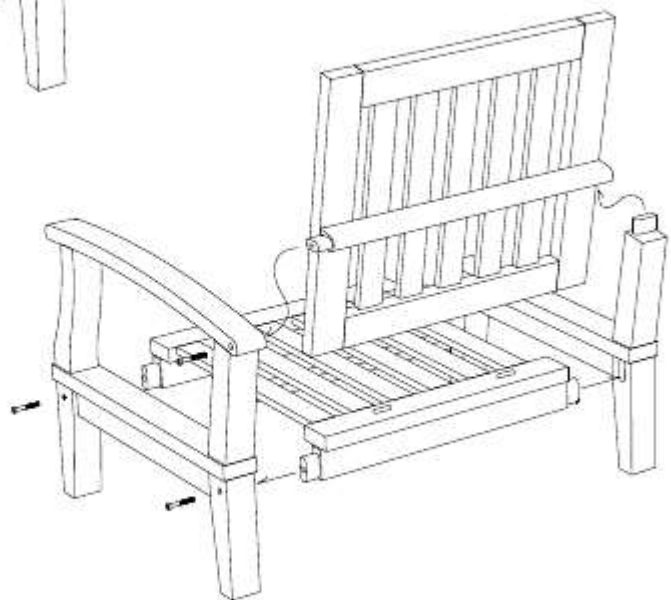

4

DEEP SEATING RIGHT

CODE SKU NO : EEI-1148-NAT-WHI

2

1

STAINLESS STEEL HARDWARE

M 6 X 4cm = 1 pc

M 6 X 7cm = 6 pcs

Allen Wrench M4= 1 pc

3

DEEP SEATING LEFT

CODE SKU NO : EEI-1149-NAT-WHI

2

1

STAINLESS STEEL HARDWARE

M 6 X 4cm = 1 pcs