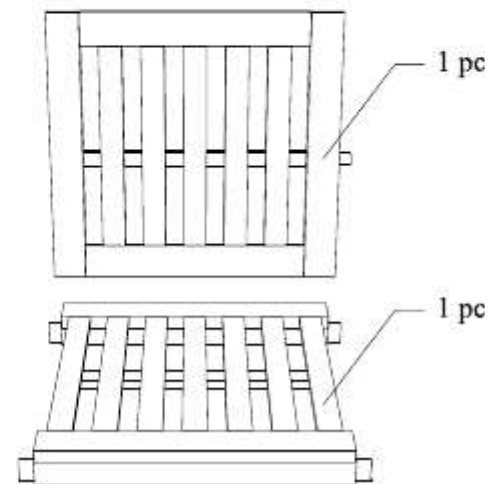

Allen Wrench M4= 1 pc

3

DEEP SEATING LEFT

CODE SKU NO : EEI-1149-NAT-WHI

2

1

STAINLESS STEEL HARDWARE

M 6 X 4cm = 1 pcs

M 6 X 7cm = 6 pcs

Allen Wrench M4= 1 pc

3

DEEP SEATING CENTER UNIT

CODE SKU NO : EEI-1150-NAT-WHI

2

1

STAINLESS STEEL HARDWARE