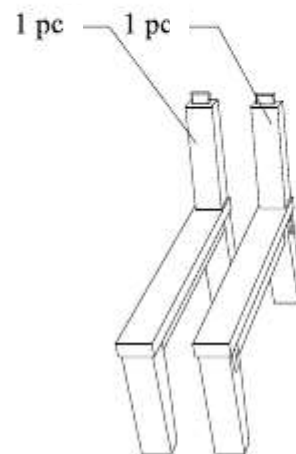

Allen Wrench M4= 1 pc

3

DEEP SEATING LEFT

CODE SKU NO : EEI-1149-NAT-WHI

2

1

STAINLESS STEEL HARDWARE

M 6 X 4cm = 1 pcs

M 6 X 7cm = 6 pcs

Allen Wrench M4= 1 pc

3

DEEP SEATING CENTER UNIT

CODE SKU NO : EEI-1150-NAT-WHI

2

1

STAINLESS STEEL HARDWARE

M 6 X 4cm = 2 pcs

M 6 X 7cm = 4 pcs

Allen Wrench M4 = 1 pc

3