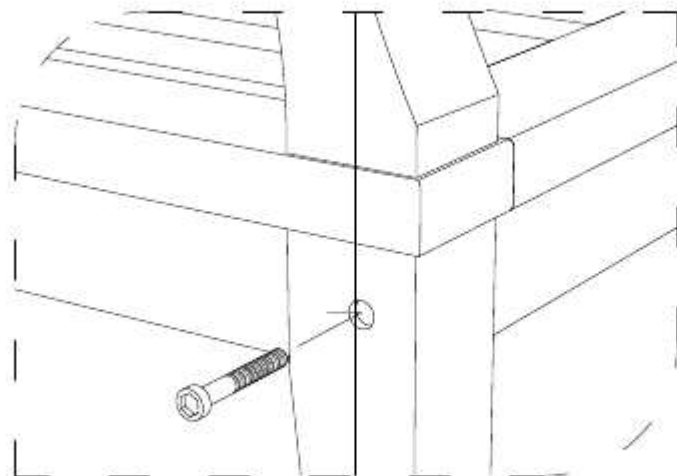

DEEP SEATING SOFA 1 SEATER

CODE SKU NO : EEI-1143-NAT-WHI

1

2

3

**STAINLESS STEEL
HARDWARE**

M 6 X 7cm = 8 pcs

Allen Wrench M4 = 1 pc

4

DEEP SEATING RIGHT

CODE SKU NO : EEI-1148-NAT-WHI

2

1

STAINLESS STEEL HARDWARE

M 6 X 4cm = 1 pc

M 6 X 7cm = 6 pcs

Allen Wrench M4= 1 pc

3

DEEP SEATING LEFT

CODE SKU NO : EEI-1149-NAT-WHI

2

1

STAINLESS STEEL HARDWARE

M 6 X 4cm = 1 pcs

M 6 X 4cm = 2 pcs

M 6 X 7cm = 4 pcs

Allen Wrench M4 = 1 pc

3