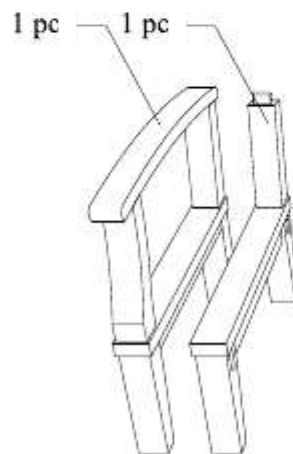

4

DEEP SEATING RIGHT

CODE SKU NO : EEI-1148-NAT-WHI

2

1

STAINLESS STEEL HARDWARE

M 6 X 4cm = 1 pc

M 6 X 7cm = 6 pcs

Allen Wrench M4= 1 pc

3

DEEP SEATING LEFT

CODE SKU NO : EEI-1149-NAT-WHI

2

1

STAINLESS STEEL HARDWARE

M 6 X 4cm = 1 pcs

M 6 X 7cm = 6 pcs

Allen Wrench M4= 1 pc

3

DEEP SEATING CENTER UNIT

CODE SKU NO : EEI-1150-NAT-WHI

2

1

STAINLESS STEEL HARDWARE

M 6 X 4cm = 2 pcs

M 6 X 7cm = 4 pcs

Allen Wrench M4 = 1 pc

3