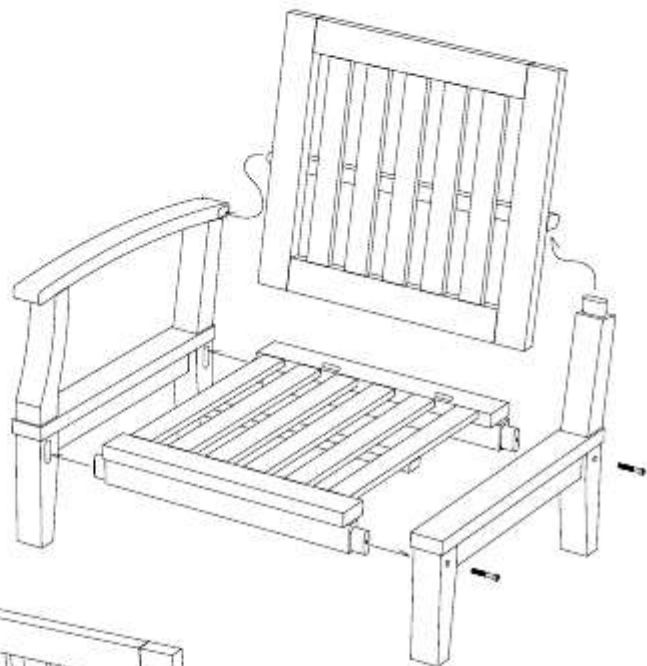

DEEP SEATING SOFA 1 SEATER

CODE SKU NO : EEI-1143-NAT-WHI

1

2

3

**STAINLESS STEEL
HARDWARE**

M 6 X 7cm = 8 pcs

Allen Wrench M4 = 1 pc

4

DEEP SEATING RIGHT

CODE SKU NO : EEI-1148-NAT-WHI

2

1

STAINLESS STEEL HARDWARE

M 6 X 4cm = 1 pc

M 6 X 7cm = 6 pcs