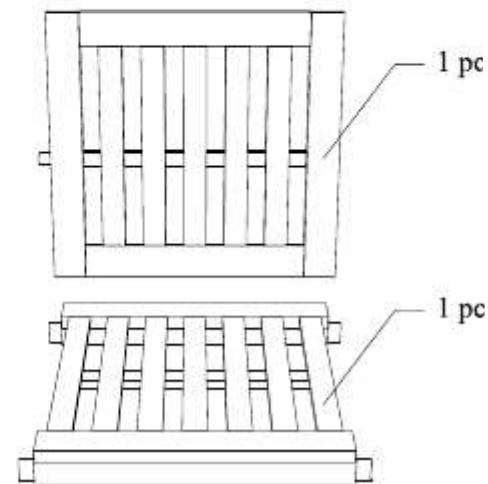

DEEP SEATING RIGHT

CODE SKU NO : EEI-1148-NAT-WHI

1