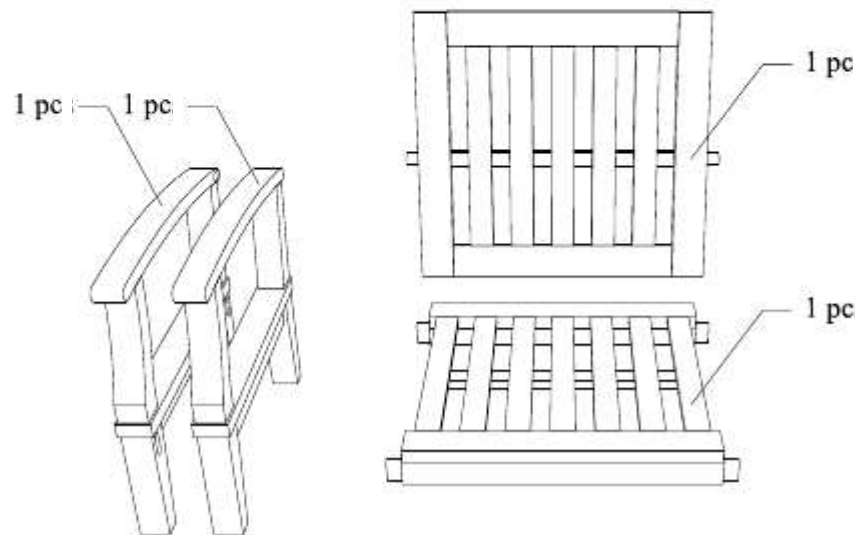

# DEEP SEATING SOFA 1 SEATER

CODE SKU NO : EEI-1143-NAT-WHI

1

2

3

STAINLESS STEEL  
HARDWARE

M 6 X 7cm = 8 pcs

Allen Wrench M4 = 1 pc