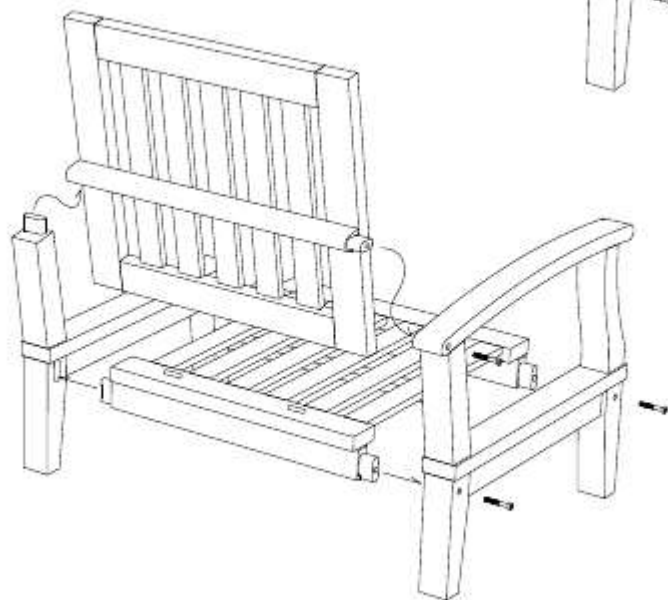

DEEP SEATING SOFA 1 SEATER

CODE SKU NO : EEI-1143-NAT-WHI

1

2

3

STAINLESS STEEL
HARDWARE

M 6 X 7cm = 8 pcs

Allen Wrench M4 = 1 pc

4

DEEP SEATING RIGHT

CODE SKU NO : EEI-1148-NAT-WHI

1

STAINLESS STEEL HARDWARE

M 6 X 4cm = 1 pc

M 6 X 7cm = 6 pcs

Allen Wrench M4= 1 pc