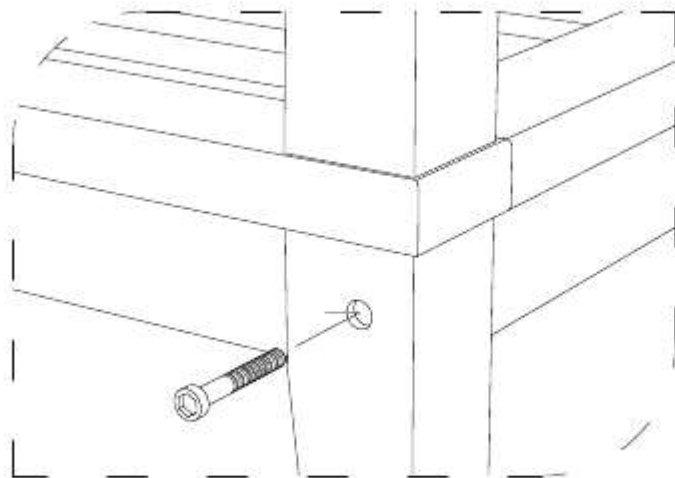

M 6 X 7cm = 6 pcs

Allen Wrench M4= 1 pc

3

OTTOMAN

CODE SKU NO : EEI-1152-NAT-WHI

1

2

3

STAINLESS STEEL HARDWARE

M 6 X 7cm = 4 pcs

Allen Wrench = 1 pc

4