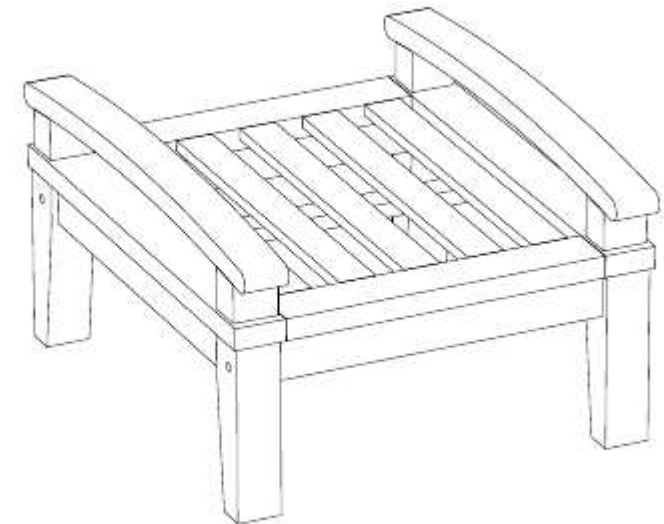

STAINLESS STEEL HARDWARE

M 6 X 7cm = 4 pcs

Allen Wrench = 1 pc