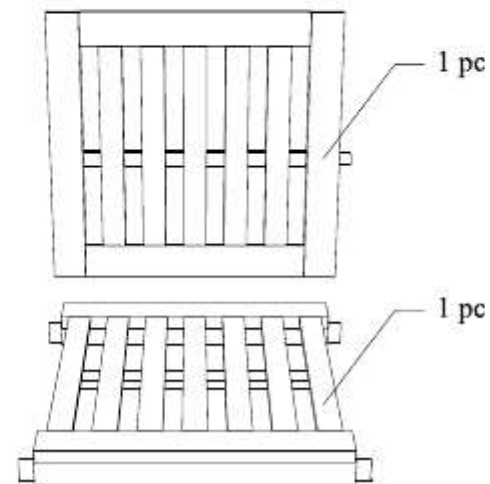

4

DEEP SEATING RIGHT

CODE SKU NO : EEI-1148-NAT-WHI

1

STAINLESS STEEL HARDWARE

M 6 X 4cm = 1 pc

M 6 X 7cm = 6 pcs

Allen Wrench M4= 1 pc

3

2

DEEP SEATING LEFT

CODE SKU NO : EEI-1149-NAT-WHI

2

1

STAINLESS STEEL HARDWARE

M 6 X 4cm = 1 pcs

M 6 X 7cm = 6 pcs

Allen Wrench M4= 1 pc

3

OTTOMAN

CODE SKU NO : EEI-1152-NAT-WHI

1

2

3

STAINLESS STEEL HARDWARE

M 6 X 7cm = 4 pcs

Allen Wrench = 1 pc

4