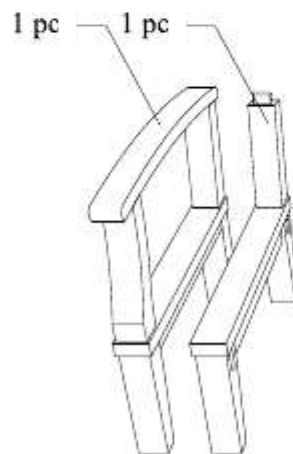

4

DEEP SEATING RIGHT

CODE SKU NO : EEI-1148-NAT-WHI

1

STAINLESS STEEL HARDWARE

M 6 X 4cm = 1 pc

M 6 X 7cm = 6 pcs

Allen Wrench M4= 1 pc

3

2

DEEP SEATING LEFT

CODE SKU NO : EEI-1149-NAT-WHI

2

1

STAINLESS STEEL HARDWARE

M 6 X 4cm = 1 pcs

M 6 X 7cm = 6 pcs

Allen Wrench M4= 1 pc

3

OTTOMAN

CODE SKU NO : EEI-1152-NAT-WHI

1

2

3

STAINLESS STEEL HARDWARE

M 6 X 7cm = 4 pcs

Allen Wrench = 1 pc

4