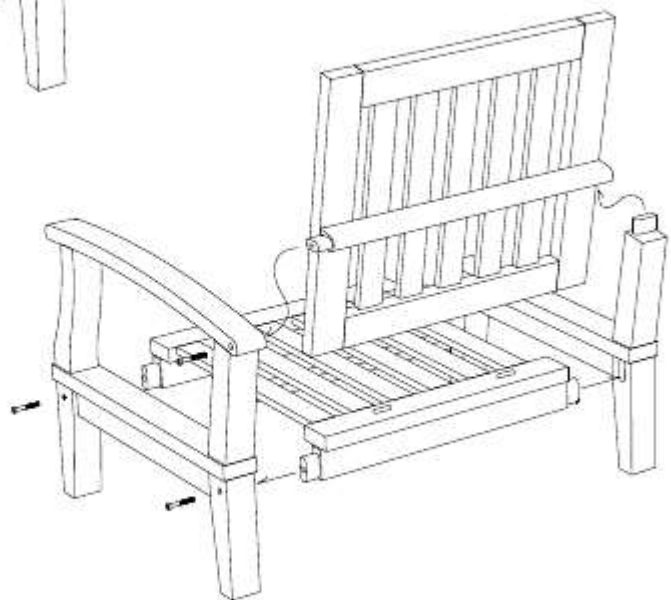

4

DEEP SEATING RIGHT

CODE SKU NO : EEI-1148-NAT-WHI

1

STAINLESS STEEL HARDWARE

M 6 X 4cm = 1 pc

M 6 X 7cm = 6 pcs

Allen Wrench M4= 1 pc

3

2

DEEP SEATING LEFT

CODE SKU NO : EEI-1149-NAT-WHI

2

1

STAINLESS STEEL HARDWARE

M 6 X 4cm = 1 pcs