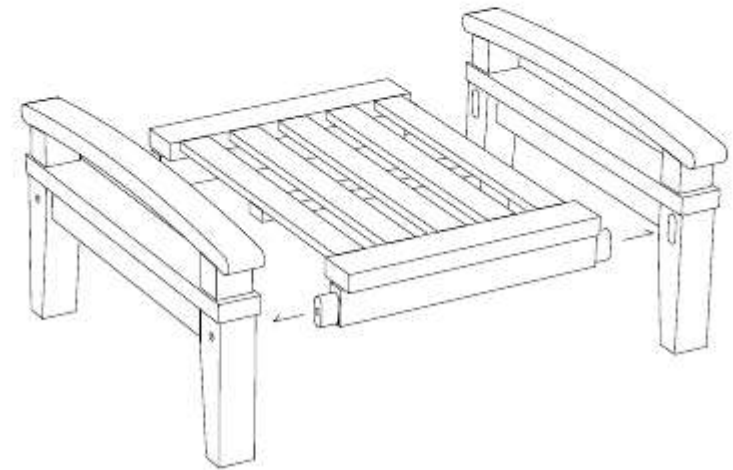

M 6 X 7cm = 6 pcs

Allen Wrench M4= 1 pc

3

OTTOMAN

CODE SKU NO : EEI-1152-NAT-WHI

1

2

3