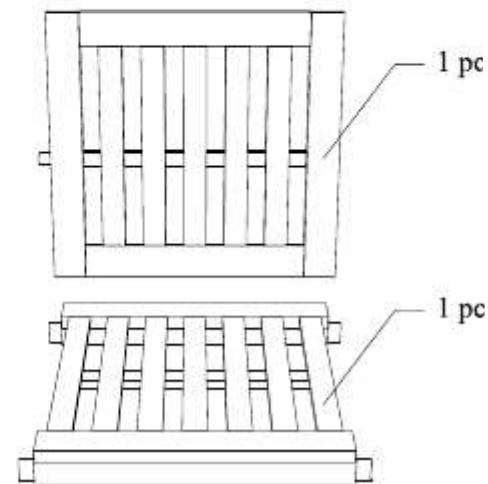

DEEP SEATING SOFA 1 SEATER

CODE SKU NO : EEI-1143-NAT-WHI

1

2

3

STAINLESS STEEL
HARDWARE

M 6 X 7cm = 8 pcs

Allen Wrench M4 = 1 pc

4

DEEP SEATING RIGHT

CODE SKU NO : EEI-1148-NAT-WHI

1

STAINLESS STEEL HARDWARE

M 6 X 4cm = 1 pc

M 6 X 7cm = 6 pcs

Allen Wrench M4= 1 pc