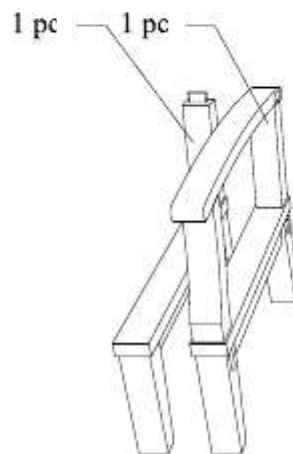

DEEP SEATING SOFA 1 SEATER

CODE SKU NO : EEI-1143-NAT-WHI

1

2

3

STAINLESS STEEL
HARDWARE

M 6 X 7cm = 8 pcs

Allen Wrench M4 = 1 pc

4

DEEP SEATING RIGHT

CODE SKU NO : EEI-1148-NAT-WHI

1

STAINLESS STEEL HARDWARE

M 6 X 4cm = 1 pc

M 6 X 7cm = 6 pcs

Allen Wrench M4= 1 pc

M 6 X 7cm = 6 pcs

Allen Wrench M4= 1 pc

3

OTTOMAN

CODE SKU NO : EEI-1152-NAT-WHI

1

2

3

STAINLESS STEEL HARDWARE

M 6 X 7cm = 4 pcs

Allen Wrench = 1 pc

4