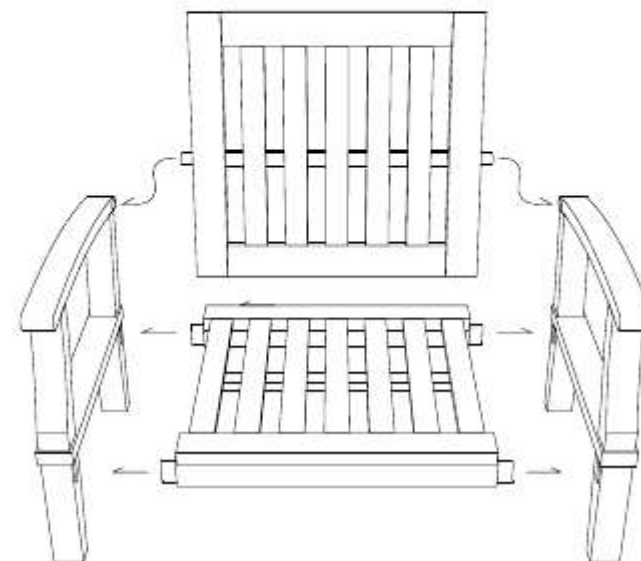

DEEP SEATING SOFA 1 SEATER

CODE SKU NO : EEI-1143-NAT-WHI

1

2

3

STAINLESS STEEL
HARDWARE

M 6 X 7cm = 8 pcs

Allen Wrench M4 = 1 pc

4

DEEP SEATING RIGHT

CODE SKU NO : EEI-1148-NAT-WHI

1

STAINLESS STEEL HARDWARE

M 6 X 4cm = 1 pc

M 6 X 7cm = 6 pcs

Allen Wrench M4= 1 pc