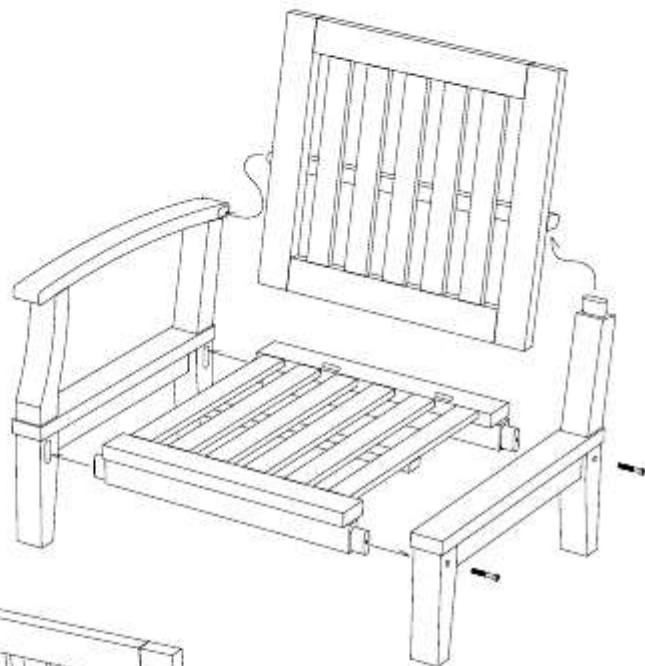

DEEP SEATING SOFA 1 SEATER

CODE SKU NO : EEI-1143-NAT-WHI

1

2

3

STAINLESS STEEL
HARDWARE

M 6 X 7cm = 8 pcs

Allen Wrench M4 = 1 pc

4

DEEP SEATING RIGHT

CODE SKU NO : EEI-1148-NAT-WHI

1

STAINLESS STEEL HARDWARE

M 6 X 4cm = 1 pc

M 6 X 7cm = 6 pcs

Allen Wrench M4= 1 pc