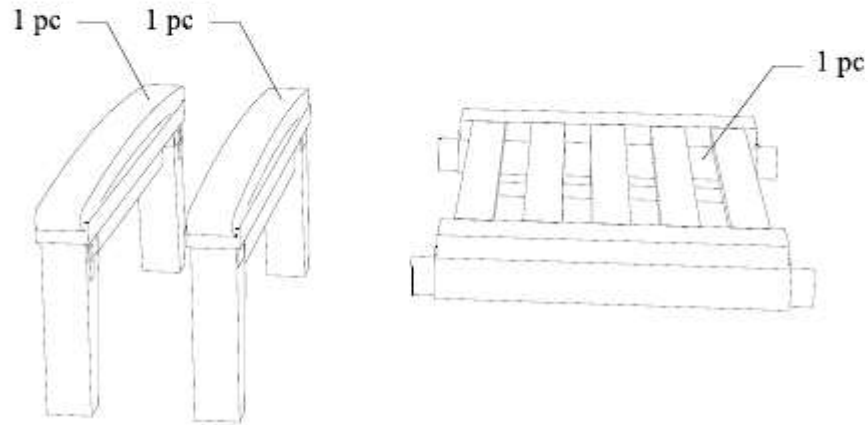

M 6 X 7cm = 6 pcs

Allen Wrench M4= 1 pc

3

OTTOMAN

CODE SKU NO : EEI-1152-NAT-WHI

1

2

3

STAINLESS STEEL HARDWARE

M 6 X 7cm = 4 pcs

Allen Wrench = 1 pc

4