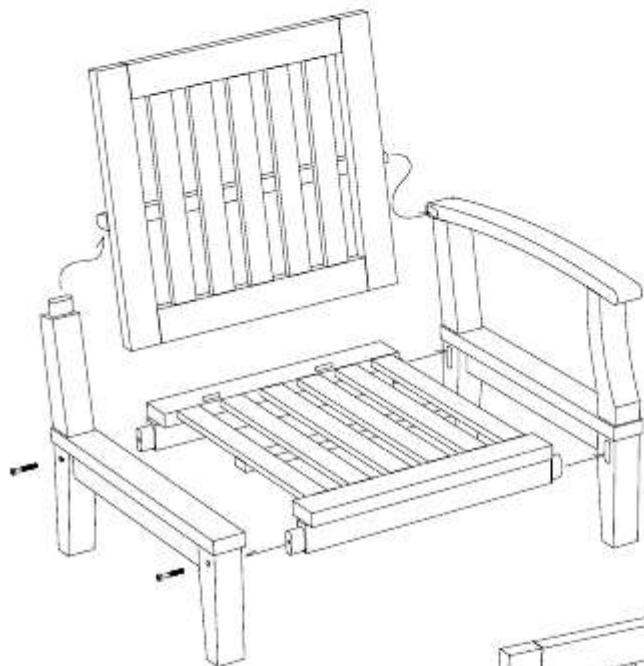

4

DEEP SEATING RIGHT

CODE SKU NO : EEI-1148-NAT-WHI

1

STAINLESS STEEL HARDWARE

M 6 X 4cm = 1 pc

M 6 X 7cm = 6 pcs

Allen Wrench M4= 1 pc

3

2

DEEP SEATING LEFT

CODE SKU NO : EEI-1149-NAT-WHI

2

1

STAINLESS STEEL HARDWARE

M 6 X 4cm = 1 pcs