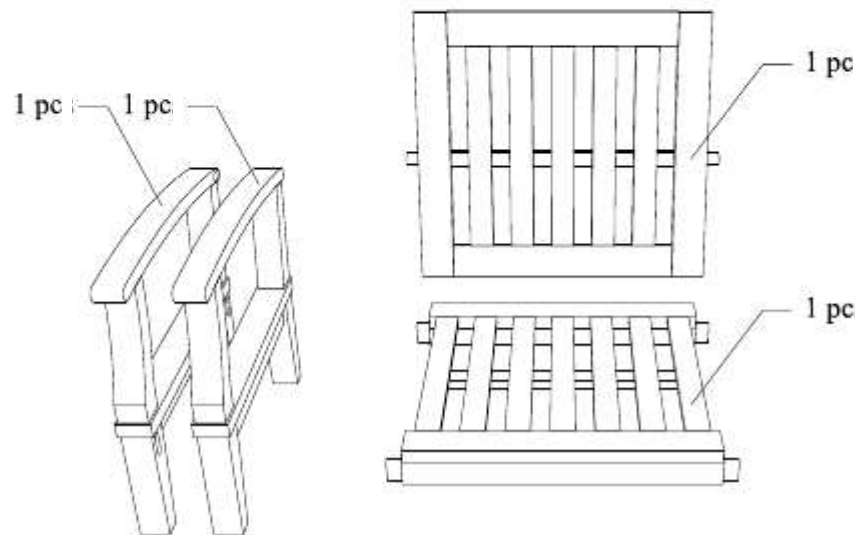

DEEP SEATING SOFA 1 SEATER

CODE SKU NO : EEI-1143-NAT-WHI

1

2

3

STAINLESS STEEL
HARDWARE

M 6 X 7cm = 8 pcs

Allen Wrench M4 = 1 pc

4

DEEP SEATING RIGHT

CODE SKU NO : EEI-1148-NAT-WHI

1

STAINLESS STEEL HARDWARE

M 6 X 4cm = 1 pc

M 6 X 7cm = 6 pcs

Allen Wrench M4= 1 pc

M 6 X 7cm = 6 pcs

Allen Wrench M4= 1 pc

3

OTTOMAN

CODE SKU NO : EEI-1152-NAT-WHI

1

2

3

STAINLESS STEEL HARDWARE

M 6 X 7cm = 4 pcs

Allen Wrench = 1 pc

4