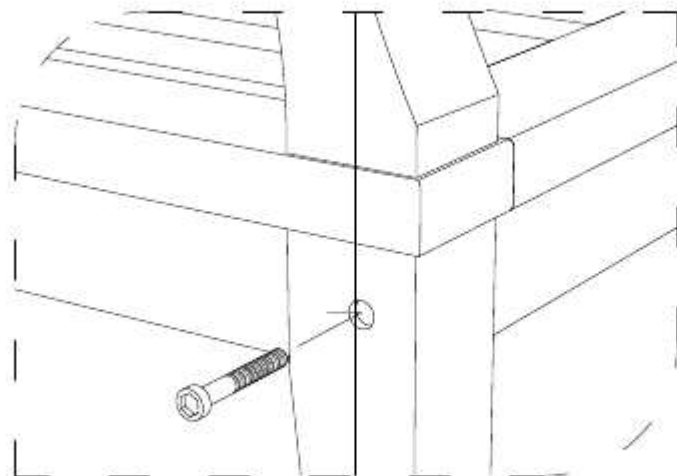

DEEP SEATING SOFA 1 SEATER

CODE SKU NO : EEI-1143-NAT-WHI

1

2

3

STAINLESS STEEL
HARDWARE

M 6 X 7cm = 8 pcs

Allen Wrench M4 = 1 pc

4

DEEP SEATING RIGHT

CODE SKU NO : EEI-1148-NAT-WHI

1

STAINLESS STEEL HARDWARE

M 6 X 4cm = 1 pc

M 6 X 7cm = 6 pcs

Allen Wrench M4= 1 pc

M 6 X 7cm = 6 pcs

Allen Wrench M4= 1 pc

3

OTTOMAN

CODE SKU NO : EEI-1152-NAT-WHI

1

2

3

STAINLESS STEEL HARDWARE

M 6 X 7cm = 4 pcs

Allen Wrench = 1 pc

4