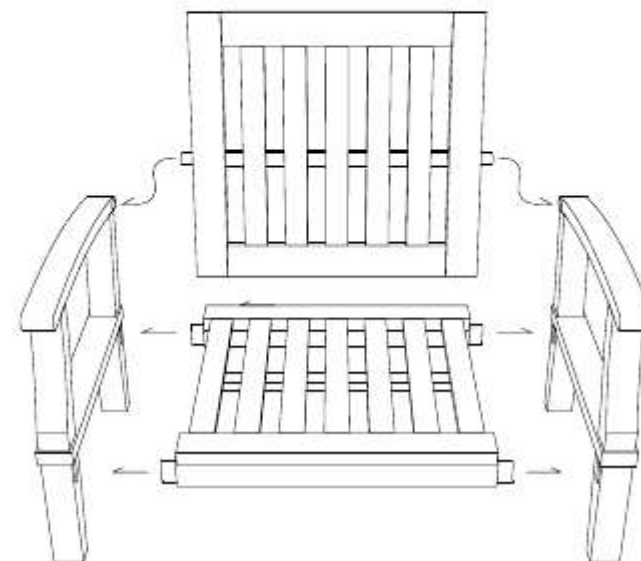

DEEP SEATING SOFA 1 SEATER

CODE SKU NO : EEI-1143-NAT-WHI

1

2

3

**STAINLESS STEEL
HARDWARE**

M 6 X 7cm = 8 pcs

Allen Wrench M4 = 1 pc

4

OTTOMAN

CODE SKU NO : EEI-1152-NAT-WHI

1

2

3

STAINLESS STEEL HARDWARE

M 6 X 7cm = 4 pcs