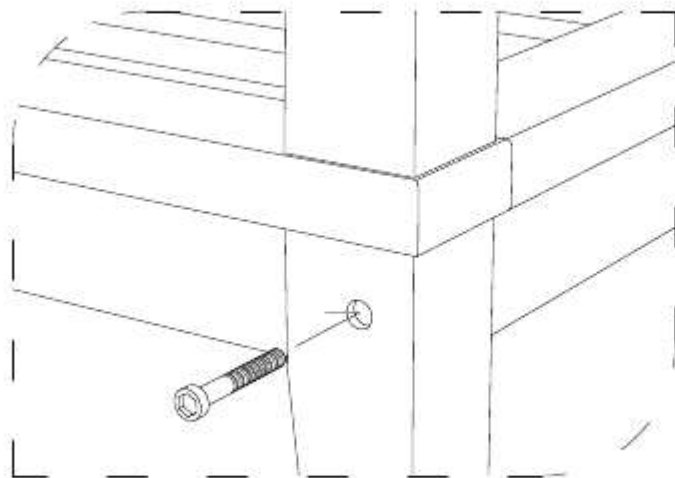

4

OTTOMAN

CODE SKU NO : EEI-1152-NAT-WHI

1

2

3

STAINLESS STEEL HARDWARE

M 6 X 7cm = 4 pcs