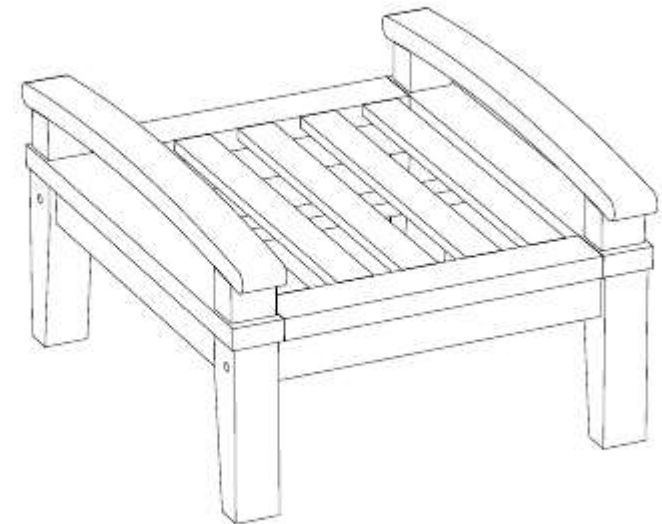

STAINLESS STEEL HARDWARE

M 6 X 7cm = 4 pcs

Allen Wrench = 1 pc