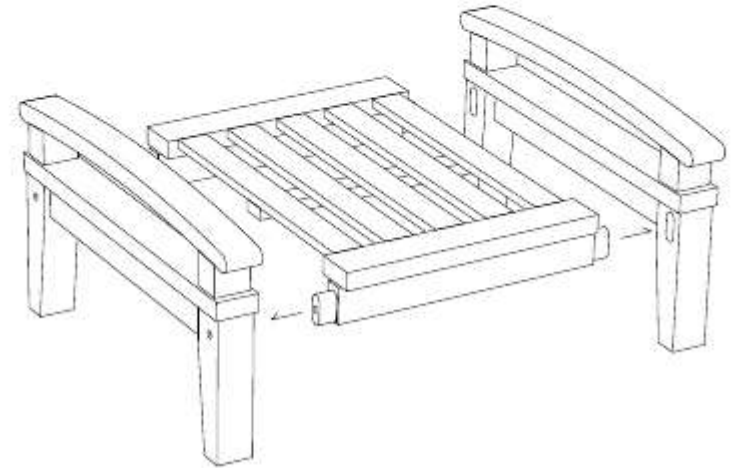

DEEP SEATING SOFA 1 SEATER

CODE SKU NO : EEI-1143-NAT-WHI

1

2

3

**STAINLESS STEEL
HARDWARE**

M 6 X 7cm = 8 pcs

Allen Wrench M4 = 1 pc

4

OTTOMAN

CODE SKU NO : EEI-1152-NAT-WHI

1

2

3

STAINLESS STEEL HARDWARE

M 6 X 7cm = 4 pcs