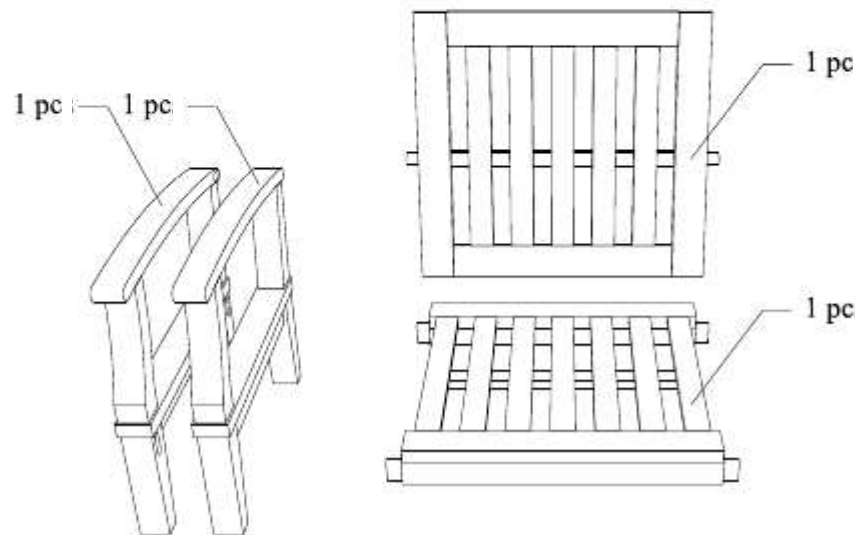

DEEP SEATING SOFA 1 SEATER

CODE SKU NO : EEI-1143-NAT-WHI

1

2

3

**STAINLESS STEEL
HARDWARE**

M 6 X 7cm = 8 pcs

Allen Wrench M4 = 1 pc

4

OTTOMAN

CODE SKU NO : EEI-1152-NAT-WHI

1

2

3

STAINLESS STEEL HARDWARE

M 6 X 7cm = 4 pcs

Allen Wrench = 1 pc

4