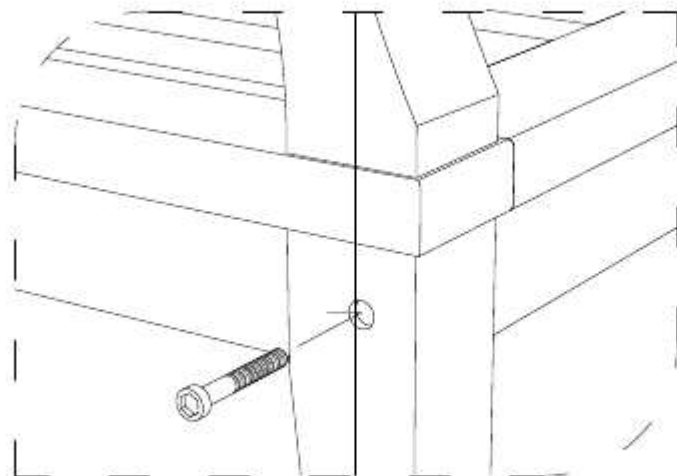

DEEP SEATING SOFA 1 SEATER

CODE SKU NO : EEI-1143-NAT-WHI

1

2

3

**STAINLESS STEEL
HARDWARE**

M 6 X 7cm = 8 pcs

Allen Wrench M4 = 1 pc

4

OTTOMAN

CODE SKU NO : EEI-1152-NAT-WHI

1

2

3

STAINLESS STEEL HARDWARE

M 6 X 7cm = 4 pcs

Allen Wrench = 1 pc

4