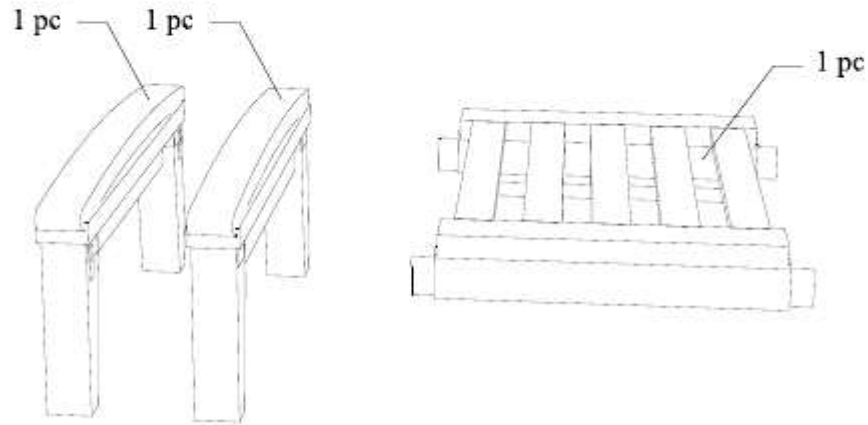

DEEP SEATING SOFA 1 SEATER

CODE SKU NO : EEI-1143-NAT-WHI

1

2

3

**STAINLESS STEEL
HARDWARE**

M 6 X 7cm = 8 pcs

Allen Wrench M4 = 1 pc

4

OTTOMAN

CODE SKU NO : EEI-1152-NAT-WHI

1

2

3

STAINLESS STEEL HARDWARE

M 6 X 7cm = 4 pcs

Allen Wrench = 1 pc

4