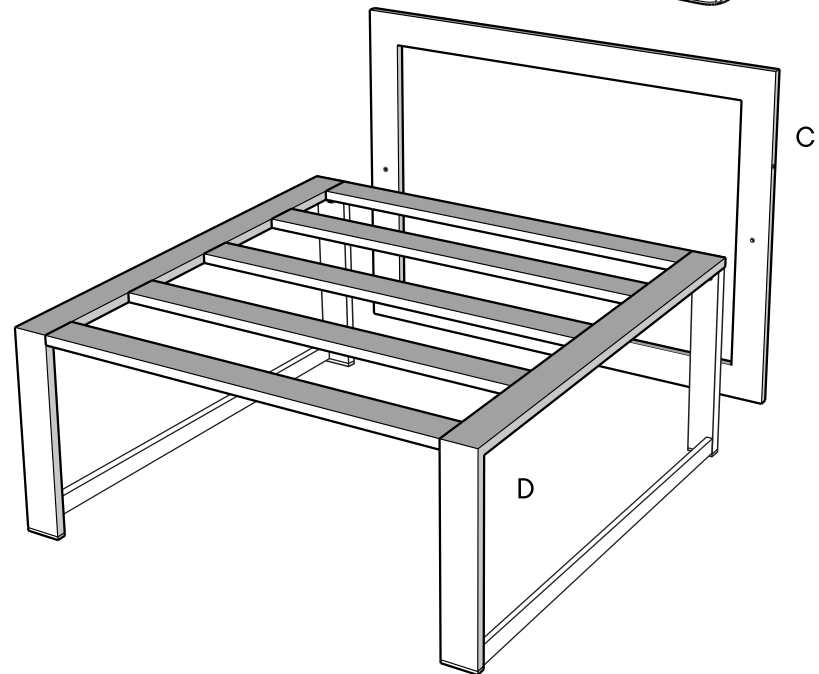

Furniture components:

A	Backrest Cushion	
B	Seat Cushion	x1
C	Backrest	x1
D	Seat Base	x1

Provided hardware:

H		Bolt M6 x 25mm	x4
I		Bolt Cap 4 x 16mm	x4
J		Allen Key	x1

Wait!

Missing parts or hardware? Need assistance?
Contact us before returning your item. We're here to help!
609.256.9000 • cs@modway.com