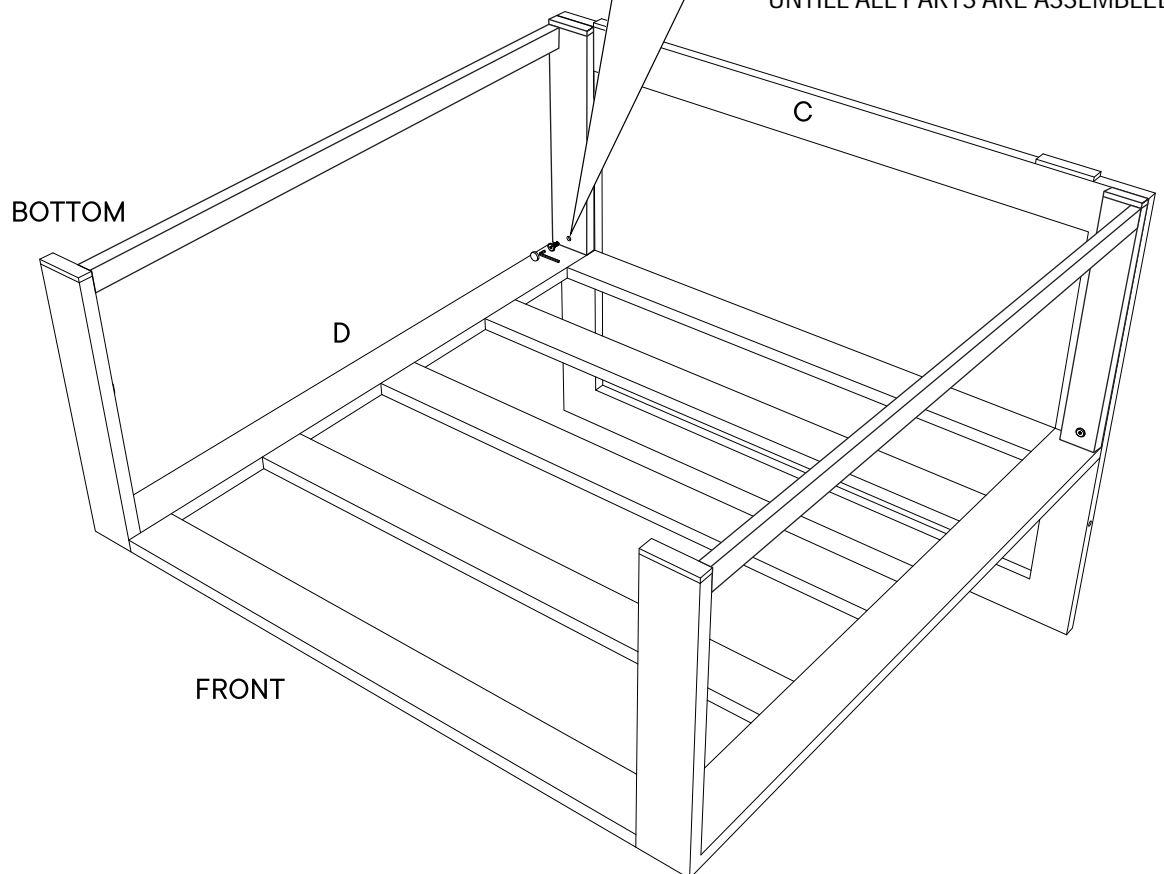

Step 1

HARDWARE

- H** Bolt M6 x 25mm x4
- I** Bolt Cap 4 x 16mm x4
- J** Allen Key x1

COMPONENTS

- C** Backrest x1
- D** Seat Base x1

DO NOT FULLY TIGHTEN THE BOLT UNTILL ALL PARTS ARE ASSEMBLED

TIGHTEN ALL OF THE BOLTS COMPLETELY AT LAST,
DO NOT OVER TIGHTEN.