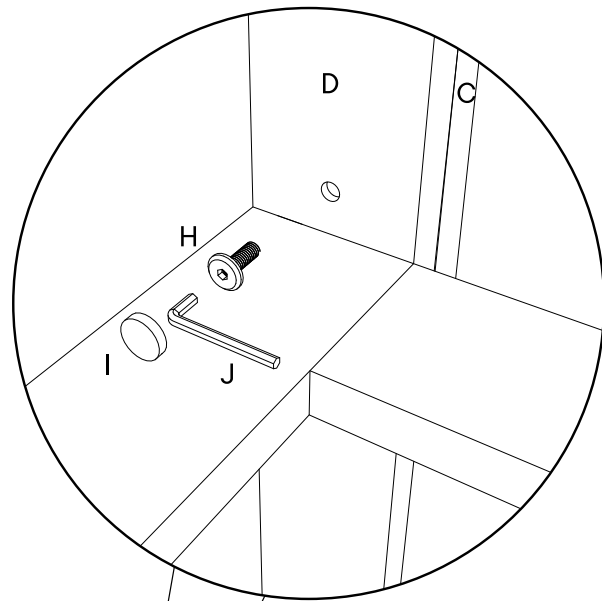

Furniture components:

A	Backrest Cushion	
B	Seat Cushion	x1
C	Backrest	x1
D	Seat Base	x1

Provided hardware:

H		Bolt M6 x 25mm	x4
I		Bolt Cap 4 x 16mm	x4
J		Allen Key	x1

Wait!

Missing parts or hardware? Need assistance?
Contact us before returning your item. We're here to help!
609.256.9000 • cs@modway.com

Step 1

HARDWARE

- H** Bolt M6 x 25mm x4
- I** Bolt Cap 4 x 16mm x4
- J** Allen Key x1

COMPONENTS

- C** Backrest x1
- D** Seat Base x1

DO NOT FULLY TIGHTEN THE BOLT UNTILL ALL PARTS ARE ASSEMBLED

TIGHTEN ALL OF THE BOLTS COMPLETELY AT LAST,
DO NOT OVER TIGHTEN.