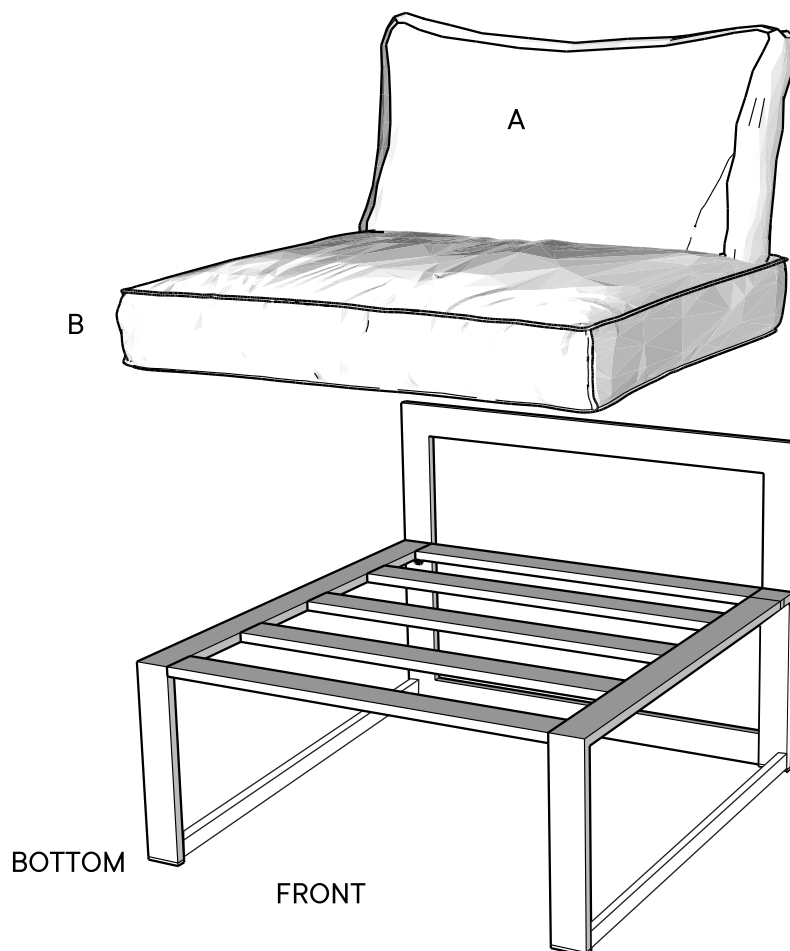

Step 1

HARDWARE

- H** Bolt M6 x 25mm x4
- I** Bolt Cap 4 x 16mm x4
- J** Allen Key x1

COMPONENTS

- C** Backrest x1
- D** Seat Base x1

DO NOT FULLY TIGHTEN THE BOLT UNTILL ALL PARTS ARE ASSEMBLED

TIGHTEN ALL OF THE BOLTS COMPLETELY AT LAST,
DO NOT OVER TIGHTEN.

Step 2

COMPONENTS

- | | | |
|----------|------------------|----|
| A | Backrest Cushion | x1 |
| B | Seat Cushion | x1 |

Great job!

Armless Chair assembly is complete.

CARING FOR YOUR ITEM

Easy to clean with damp cloth