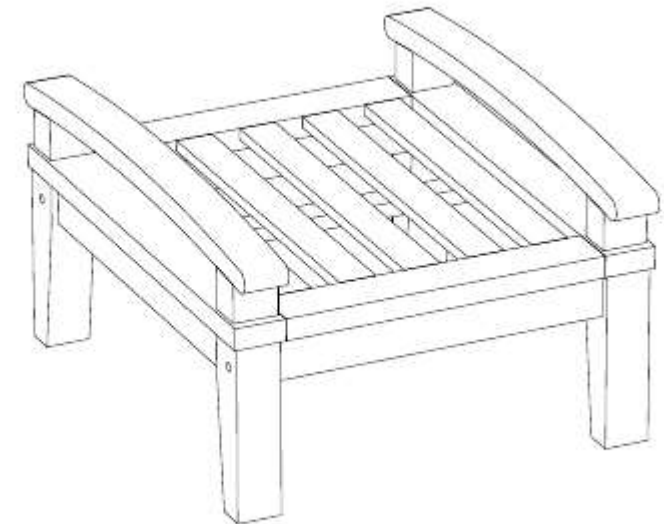

3

STAINLESS STEEL HARDWARE

M 6 X 7cm = 4 pcs

Allen Wrench = 1 pc

4