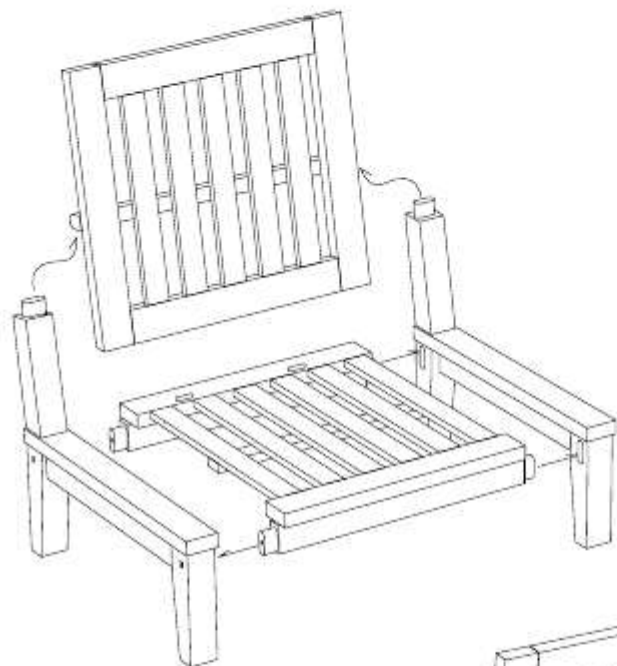

M 6 X 7cm = 6 pcs

Allen Wrench M4= 1 pc

3

DEEP SEATING CENTER UNIT

CODE SKU NO : EEI-1150-NAT-WHI

2

1

STAINLESS STEEL HARDWARE