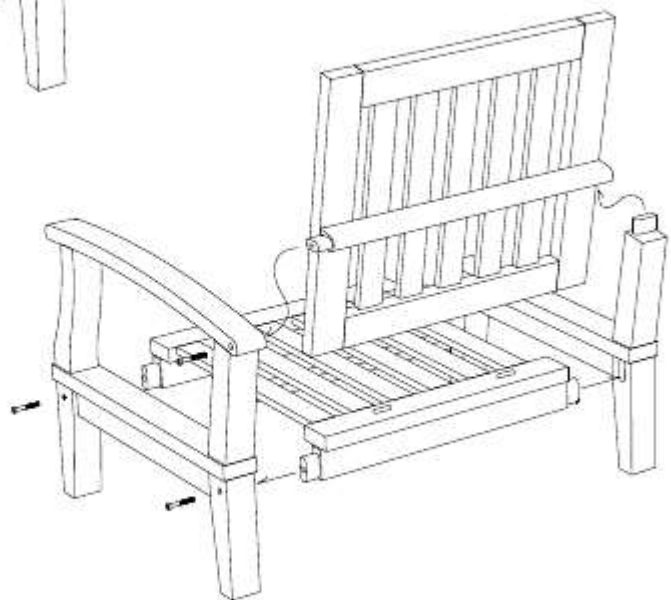

4

DEEP SEATING RIGHT

CODE SKU NO : EEI-1148-NAT-WHI

STAINLESS STEEL HARDWARE

M 6 X 4cm = 1 pc

M 6 X 7cm = 6 pcs

Allen Wrench M4= 1 pc

2

1

3

DEEP SEATING LEFT

CODE SKU NO : EEI-1149-NAT-WHI

2

1

STAINLESS STEEL HARDWARE

M 6 X 4cm = 1 pcs