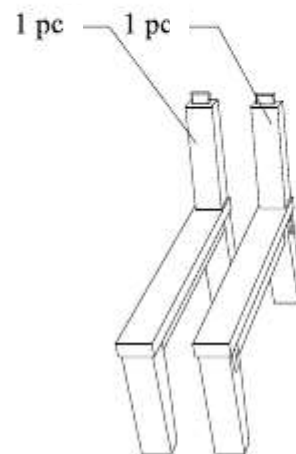

1

3

DEEP SEATING LEFT

CODE SKU NO : EEI-1149-NAT-WHI

2

1

STAINLESS STEEL HARDWARE

M 6 X 4cm = 1 pcs

M 6 X 7cm = 6 pcs

Allen Wrench M4= 1 pc

3

DEEP SEATING CENTER UNIT

CODE SKU NO : EEI-1150-NAT-WHI

2

1

STAINLESS STEEL HARDWARE

M 6 X 4cm = 2 pcs

M 6 X 7cm = 4 pcs

Allen Wrench M4 = 1 pc

3

OTTOMAN

CODE SKU NO : EEI-1152-NAT-WHI

1

2

3

STAINLESS STEEL HARDWARE

M 6 X 7cm = 4 pcs

Allen Wrench = 1 pc

4