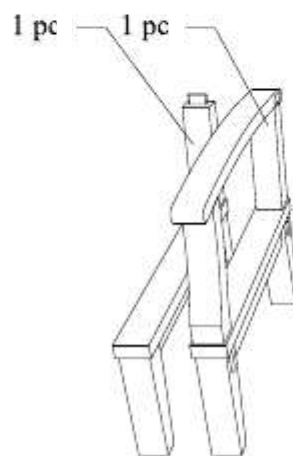

DEEP SEATING SOFA 1 SEATER

CODE SKU NO : EEI-1143-NAT-WHI

1

2

3

**STAINLESS STEEL
HARDWARE**

M 6 X 7cm = 8 pcs

Allen Wrench M4 = 1 pc

4

DEEP SEATING RIGHT

CODE SKU NO : EEI-1148-NAT-WHI

STAINLESS STEEL HARDWARE

M 6 X 4cm = 1 pc

M 6 X 7cm = 6 pcs

Allen Wrench M4= 1 pc

2

M 6 X 4cm = 2 pcs

M 6 X 7cm = 4 pcs

Allen Wrench M4 = 1 pc

3

OTTOMAN

CODE SKU NO : EEI-1152-NAT-WHI

1

2