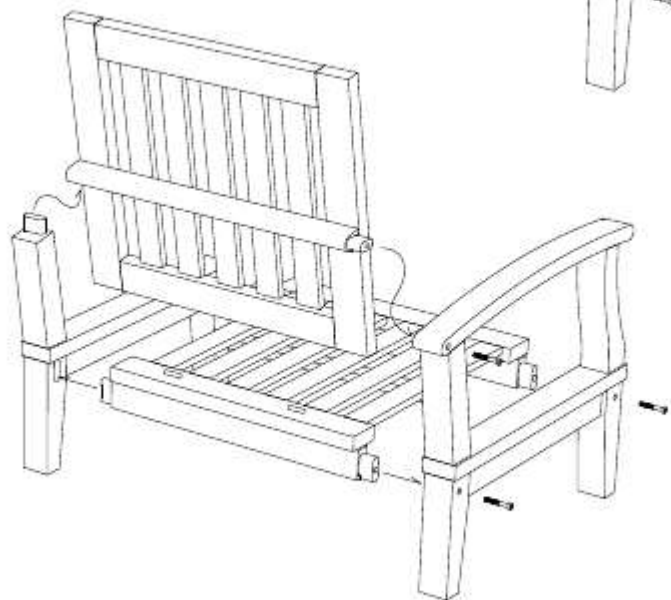

DEEP SEATING SOFA 1 SEATER

CODE SKU NO : EEI-1143-NAT-WHI

1

2

3

**STAINLESS STEEL
HARDWARE**

M 6 X 7cm = 8 pcs

Allen Wrench M4 = 1 pc

4

DEEP SEATING RIGHT

CODE SKU NO : EEI-1148-NAT-WHI

STAINLESS STEEL HARDWARE

M 6 X 4cm = 1 pc

M 6 X 7cm = 6 pcs

Allen Wrench M4= 1 pc

2