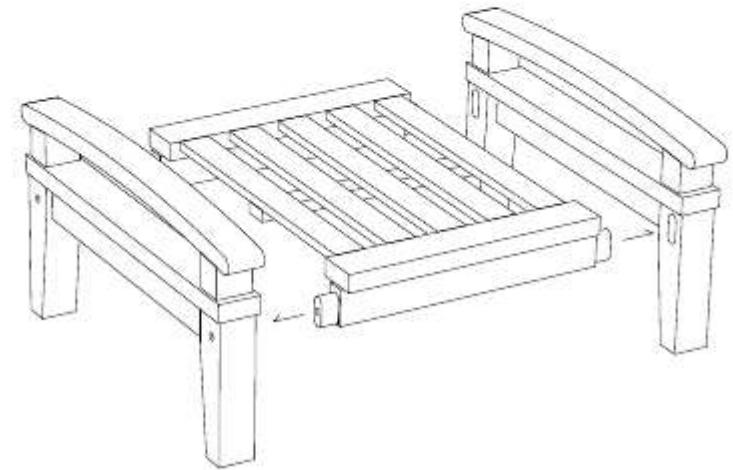

M 6 X 4cm = 2 pcs

M 6 X 7cm = 4 pcs

Allen Wrench M4 = 1 pc

3

OTTOMAN

CODE SKU NO : EEI-1152-NAT-WHI

1

2