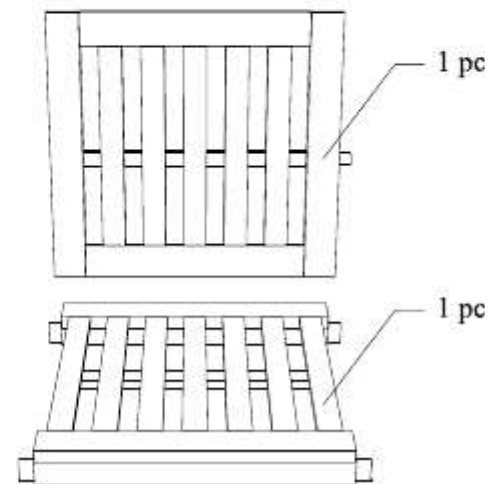

4

DEEP SEATING RIGHT

CODE SKU NO : EEI-1148-NAT-WHI

STAINLESS STEEL HARDWARE

M 6 X 4cm = 1 pc

M 6 X 7cm = 6 pcs

Allen Wrench M4= 1 pc

2

1

3

DEEP SEATING LEFT

CODE SKU NO : EEI-1149-NAT-WHI

2

1

STAINLESS STEEL HARDWARE

M 6 X 4cm = 1 pcs

M 6 X 7cm = 6 pcs

Allen Wrench M4= 1 pc

3

DEEP SEATING CENTER UNIT

CODE SKU NO : EEI-1150-NAT-WHI

2

1

STAINLESS STEEL HARDWARE