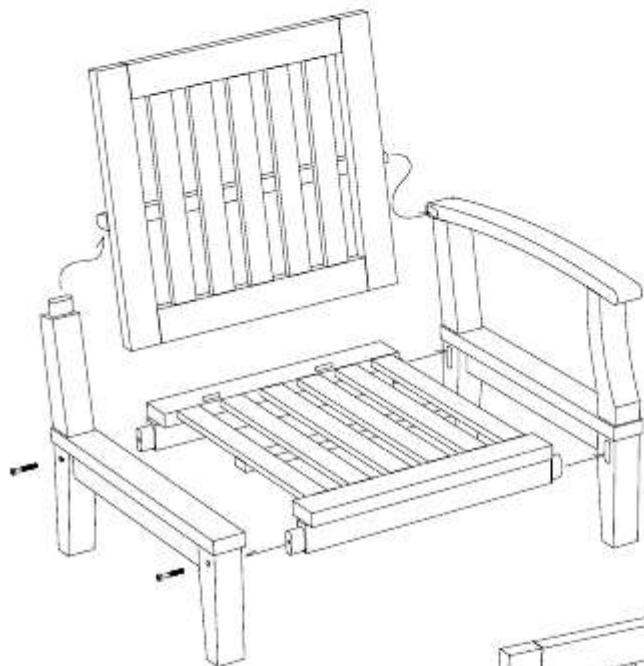

4

DEEP SEATING RIGHT

CODE SKU NO : EEI-1148-NAT-WHI

STAINLESS STEEL HARDWARE

M 6 X 4cm = 1 pc

M 6 X 7cm = 6 pcs

Allen Wrench M4= 1 pc

2

1

3

DEEP SEATING LEFT

CODE SKU NO : EEI-1149-NAT-WHI

2

1

STAINLESS STEEL HARDWARE

M 6 X 4cm = 1 pcs