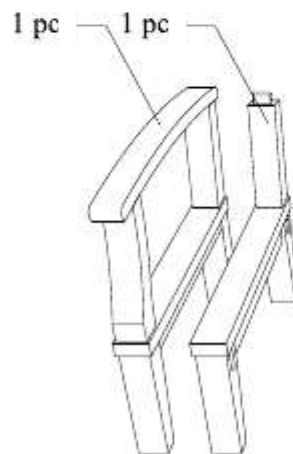

4

DEEP SEATING RIGHT

CODE SKU NO : EEI-1148-NAT-WHI

STAINLESS STEEL HARDWARE

M 6 X 4cm = 1 pc

M 6 X 7cm = 6 pcs

Allen Wrench M4= 1 pc

2

1

3

DEEP SEATING LEFT

CODE SKU NO : EEI-1149-NAT-WHI

2

1

STAINLESS STEEL HARDWARE

M 6 X 4cm = 1 pcs

M 6 X 7cm = 6 pcs

Allen Wrench M4= 1 pc

3

DEEP SEATING CENTER UNIT

CODE SKU NO : EEI-1150-NAT-WHI

2

1

STAINLESS STEEL HARDWARE

M 6 X 4cm = 2 pcs

M 6 X 7cm = 4 pcs

Allen Wrench M4 = 1 pc

3

OTTOMAN

CODE SKU NO : EEI-1152-NAT-WHI

1

2