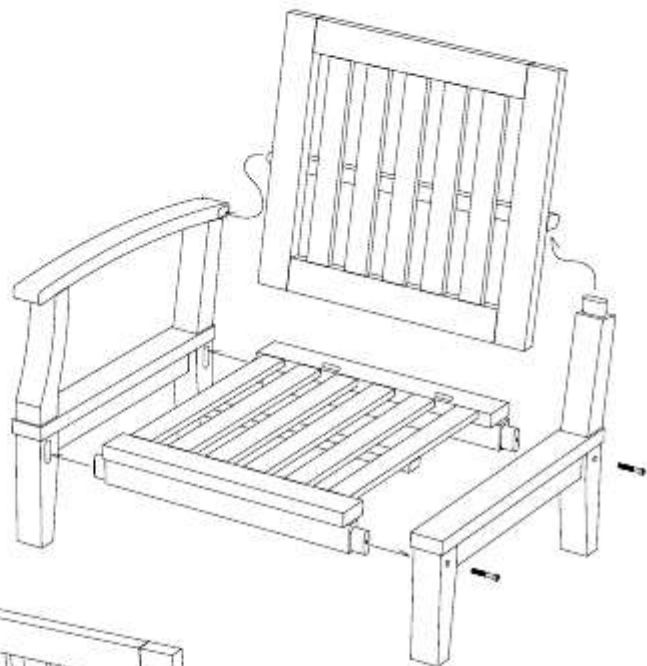

DEEP SEATING SOFA 1 SEATER

CODE SKU NO : EEI-1143-NAT-WHI

1

2

3

**STAINLESS STEEL
HARDWARE**

M 6 X 7cm = 8 pcs

Allen Wrench M4 = 1 pc

4

DEEP SEATING RIGHT

CODE SKU NO : EEI-1148-NAT-WHI

STAINLESS STEEL HARDWARE

M 6 X 4cm = 1 pc

M 6 X 7cm = 6 pcs

Allen Wrench M4= 1 pc

2