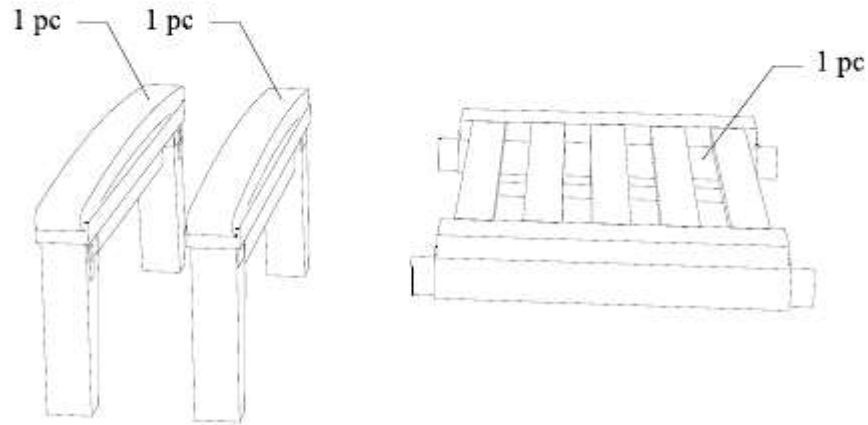

M 6 X 7cm = 6 pcs

Allen Wrench M4= 1 pc

3

DEEP SEATING CENTER UNIT

CODE SKU NO : EEI-1150-NAT-WHI

2

1

STAINLESS STEEL HARDWARE

M 6 X 4cm = 2 pcs

M 6 X 7cm = 4 pcs

Allen Wrench M4 = 1 pc

3

OTTOMAN

CODE SKU NO : EEI-1152-NAT-WHI

1

2

3

STAINLESS STEEL HARDWARE

M 6 X 7cm = 4 pcs

Allen Wrench = 1 pc

4