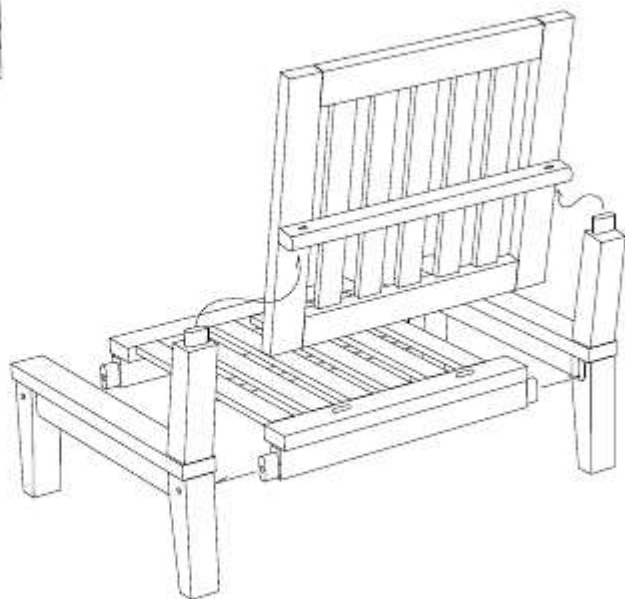

M 6 X 7cm = 6 pcs

Allen Wrench M4= 1 pc

3

DEEP SEATING CENTER UNIT

CODE SKU NO : EEI-1150-NAT-WHI

2

1

STAINLESS STEEL HARDWARE