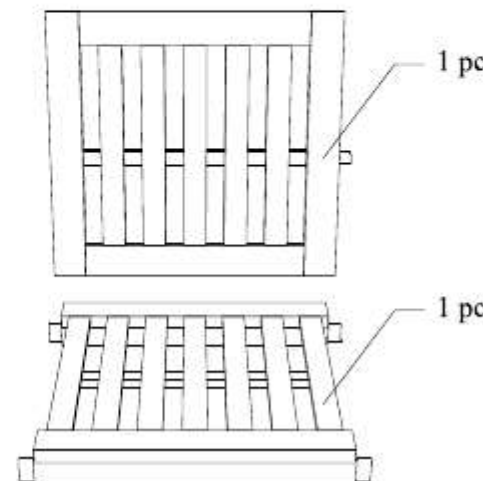

M 6 X 7cm = 6 pcs

Allen Wrench M4= 1 pc

3

DEEP SEATING CENTER UNIT

CODE SKU NO : EEI-1150-NAT-WHI

2

1

STAINLESS STEEL HARDWARE

M 6 X 4cm = 2 pcs

M 6 X 7cm = 4 pcs

Allen Wrench M4 = 1 pc

3

OTTOMAN

CODE SKU NO : EEI-1152-NAT-WHI

1

2