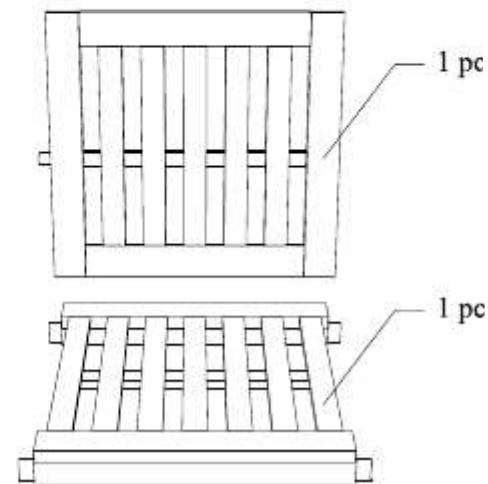

DEEP SEATING SOFA 1 SEATER

CODE SKU NO : EEI-1143-NAT-WHI

1

2

3

**STAINLESS STEEL
HARDWARE**

M 6 X 7cm = 8 pcs

Allen Wrench M4 = 1 pc

4

DEEP SEATING RIGHT

CODE SKU NO : EEI-1148-NAT-WHI

STAINLESS STEEL HARDWARE

M 6 X 4cm = 1 pc

M 6 X 7cm = 6 pcs

Allen Wrench M4= 1 pc

2