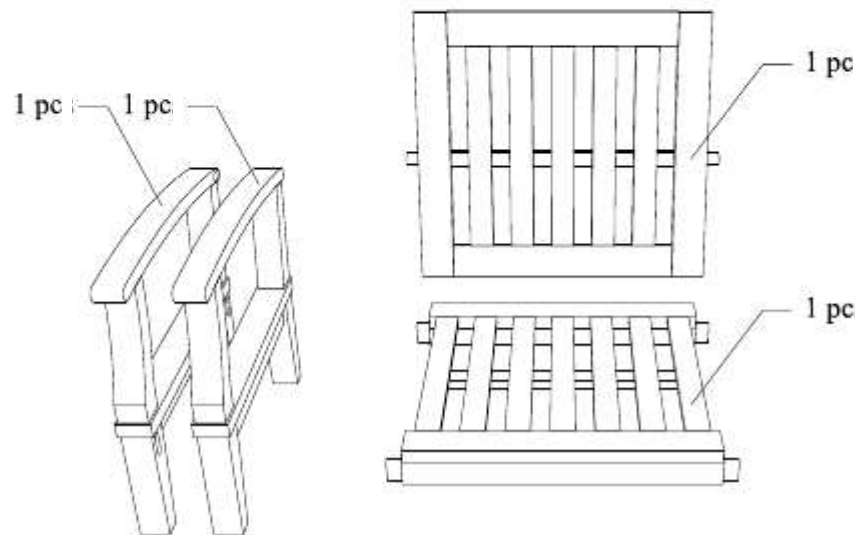

DEEP SEATING SOFA 1 SEATER

CODE SKU NO : EEI-1143-NAT-WHI

1

2

3

**STAINLESS STEEL
HARDWARE**

M 6 X 7cm = 8 pcs

Allen Wrench M4 = 1 pc

4

DEEP SEATING RIGHT

CODE SKU NO : EEI-1148-NAT-WHI

STAINLESS STEEL HARDWARE

M 6 X 4cm = 1 pc

M 6 X 7cm = 6 pcs

Allen Wrench M4= 1 pc

2

M 6 X 7cm = 6 pcs

Allen Wrench M4= 1 pc

3

DEEP SEATING CENTER UNIT

CODE SKU NO : EEI-1150-NAT-WHI

2

1

STAINLESS STEEL HARDWARE

M 6 X 4cm = 2 pcs

M 6 X 7cm = 4 pcs

Allen Wrench M4 = 1 pc

3

OTTOMAN

CODE SKU NO : EEI-1152-NAT-WHI

1

2