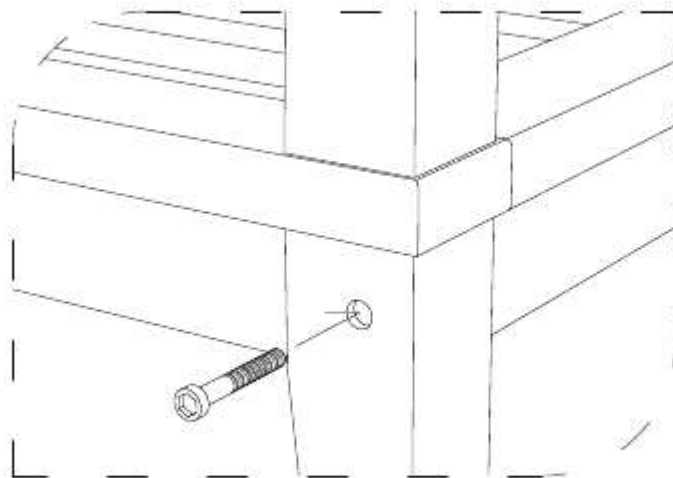

M 6 X 7cm = 6 pcs

Allen Wrench M4= 1 pc

3

DEEP SEATING CENTER UNIT

CODE SKU NO : EEI-1150-NAT-WHI

2

1

STAINLESS STEEL HARDWARE

M 6 X 4cm = 2 pcs

M 6 X 7cm = 4 pcs

Allen Wrench M4 = 1 pc

3

OTTOMAN

CODE SKU NO : EEI-1152-NAT-WHI

1

2

3

STAINLESS STEEL HARDWARE

M 6 X 7cm = 4 pcs

Allen Wrench = 1 pc

4