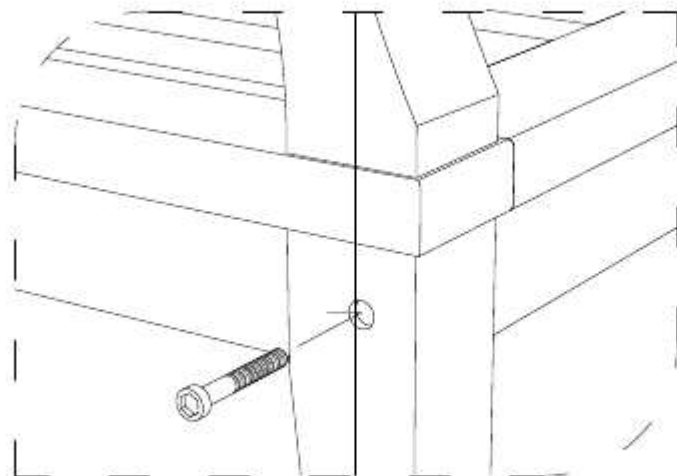

DEEP SEATING SOFA 1 SEATER

CODE SKU NO : EEI-1143-NAT-WHI

1

2

3

**STAINLESS STEEL
HARDWARE**

M 6 X 7cm = 8 pcs

Allen Wrench M4 = 1 pc

4

DEEP SEATING RIGHT

CODE SKU NO : EEI-1148-NAT-WHI

STAINLESS STEEL HARDWARE

M 6 X 4cm = 1 pc

M 6 X 7cm = 6 pcs

Allen Wrench M4= 1 pc

2