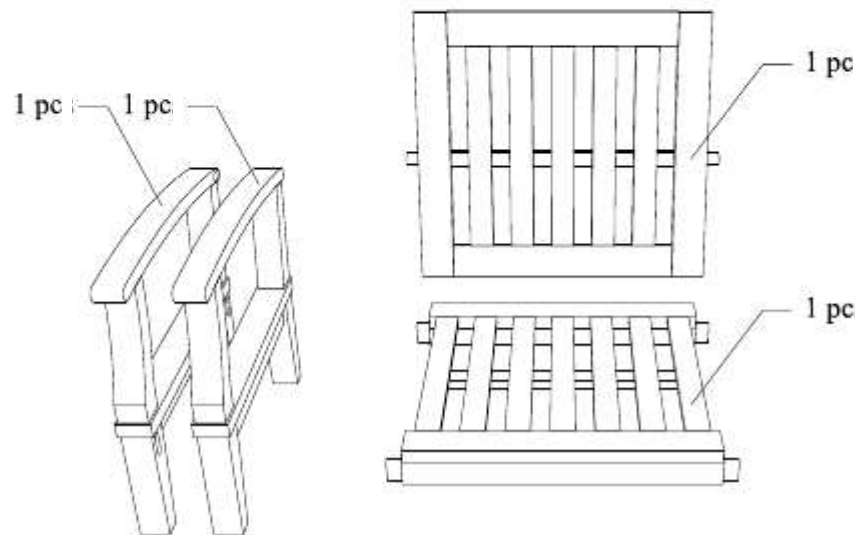

DEEP SEATING SOFA 1 SEATER

CODE SKU NO : EEI-1143-NAT-WHI

1

2

3

**STAINLESS STEEL
HARDWARE**

M 6 X 7cm = 8 pcs

Allen Wrench M4 = 1 pc

4

SIDE TABLE

CODE SKU NO : EEI-1155-NAT

1

2

3

STAINLESS STEEL HARDWARE

M 8 X 6cm = 8 pcs

Flat Washer M 8 = 8 pcs

Open Wrench M5 = 1 pc

4