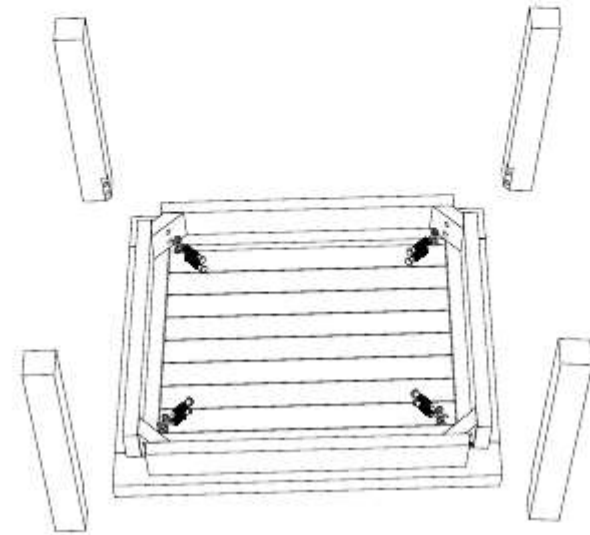

DEEP SEATING SOFA 1 SEATER

CODE SKU NO : EEI-1143-NAT-WHI

1

2

3

**STAINLESS STEEL
HARDWARE**

M 6 X 7cm = 8 pcs

Allen Wrench M4 = 1 pc

4

SIDE TABLE

CODE SKU NO : EEI-1155-NAT

1

2

3

STAINLESS STEEL HARDWARE

M 8 X 6cm = 8 pcs

Flat Washer M 8 = 8 pcs

Open Wrench M5 = 1 pc

4