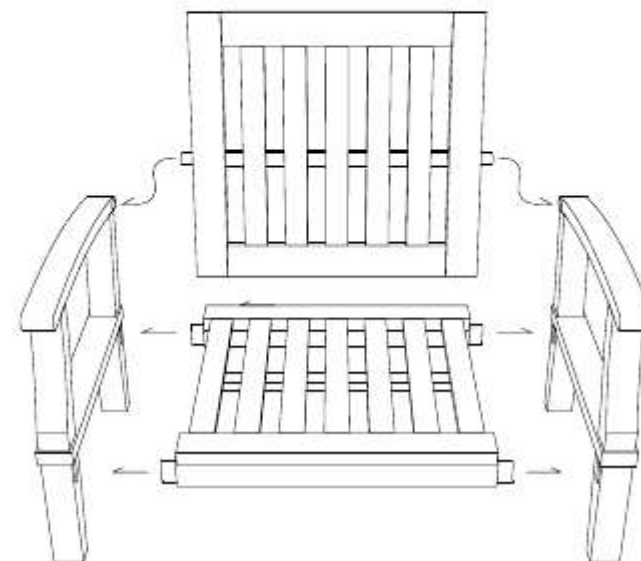

DEEP SEATING SOFA 1 SEATER

CODE SKU NO : EEI-1143-NAT-WHI

1

2

3

**STAINLESS STEEL
HARDWARE**

M 6 X 7cm = 8 pcs

Allen Wrench M4 = 1 pc

4

SIDE TABLE

CODE SKU NO : EEI-1155-NAT

1

2

3

STAINLESS STEEL HARDWARE

M 8 X 6cm = 8 pcs