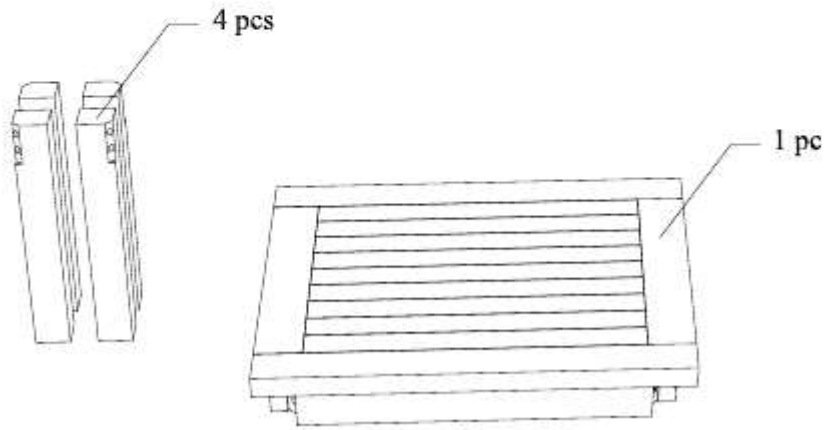

DEEP SEATING SOFA 1 SEATER

CODE SKU NO : EEI-1143-NAT-WHI

1

2

3

**STAINLESS STEEL
HARDWARE**

M 6 X 7cm = 8 pcs

Allen Wrench M4 = 1 pc

4

SIDE TABLE

CODE SKU NO : EEI-1155-NAT

1

2

3

STAINLESS STEEL HARDWARE

M 8 X 6cm = 8 pcs

Flat Washer M 8 = 8 pcs

Open Wrench M5 = 1 pc

4