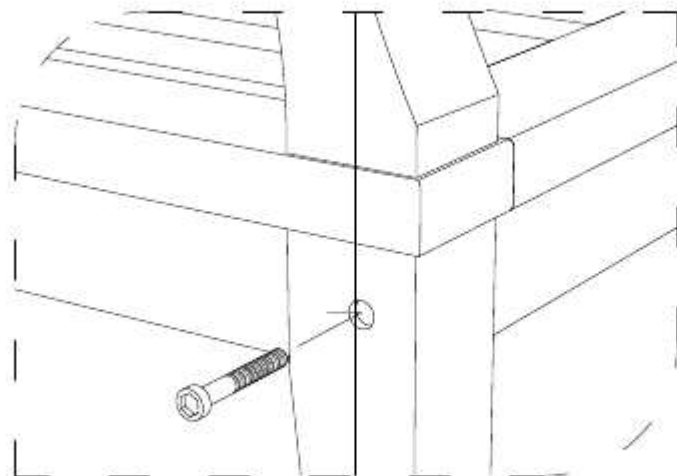

DEEP SEATING SOFA 1 SEATER

CODE SKU NO : EEI-1143-NAT-WHI

1

2

3

**STAINLESS STEEL
HARDWARE**

M 6 X 7cm = 8 pcs

Allen Wrench M4 = 1 pc

4

SIDE TABLE

CODE SKU NO : EEI-1155-NAT

1

2

3

STAINLESS STEEL HARDWARE

M 8 X 6cm = 8 pcs

Flat Washer M 8 = 8 pcs

Open Wrench M5 = 1 pc

4