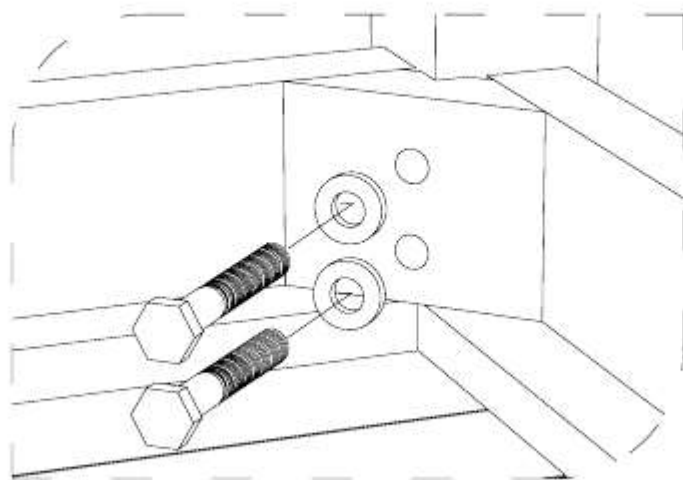

4

SIDE TABLE

CODE SKU NO : EEI-1155-NAT

1

2

3

STAINLESS STEEL HARDWARE

M 8 X 6cm = 8 pcs

Flat Washer M 8 = 8 pcs

Open Wrench M5 = 1 pc

4