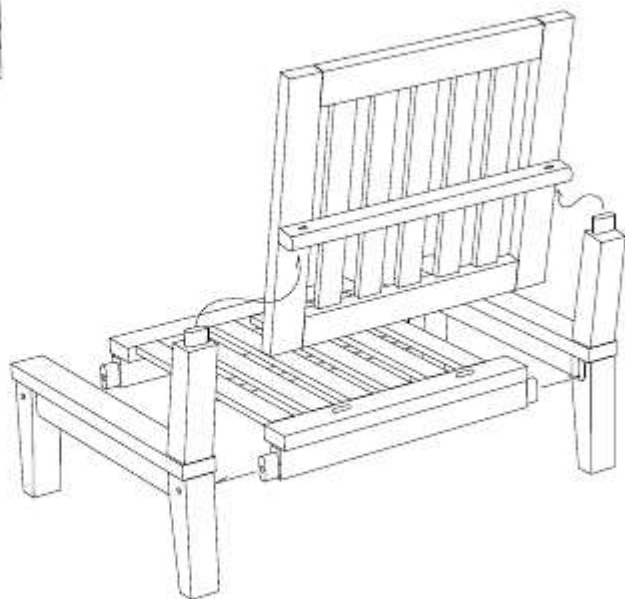

# DEEP SEATING CENTER UNIT

CODE SKU NO : EEI-1150-NAT-WHI

2

1