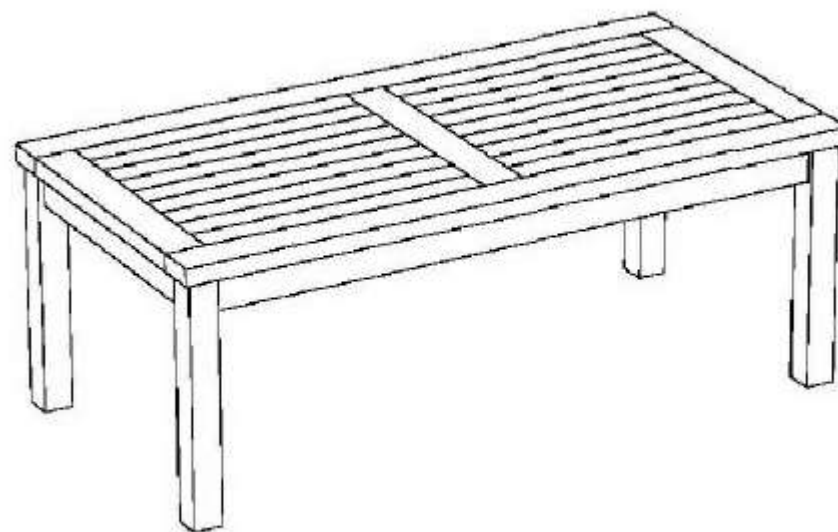

## STAINLESS STEEL HARDWARE

M 8 X 6cm = 8 pcs

Flat Washer M 8 = 8 pcs

Open Wrench M5 = 1 pc

4