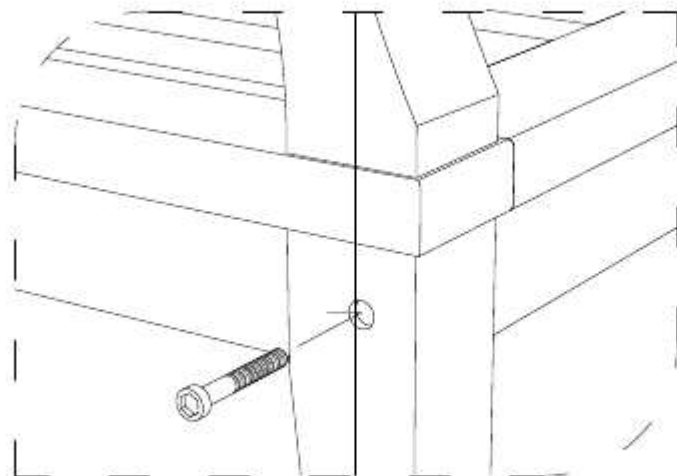

# DEEP SEATING SOFA 1 SEATER

CODE SKU NO : EEI-1143-NAT-WHI

1

2

3

**STAINLESS STEEL  
HARDWARE**

M 6 X 7cm = 8 pcs

Allen Wrench M4 = 1 pc