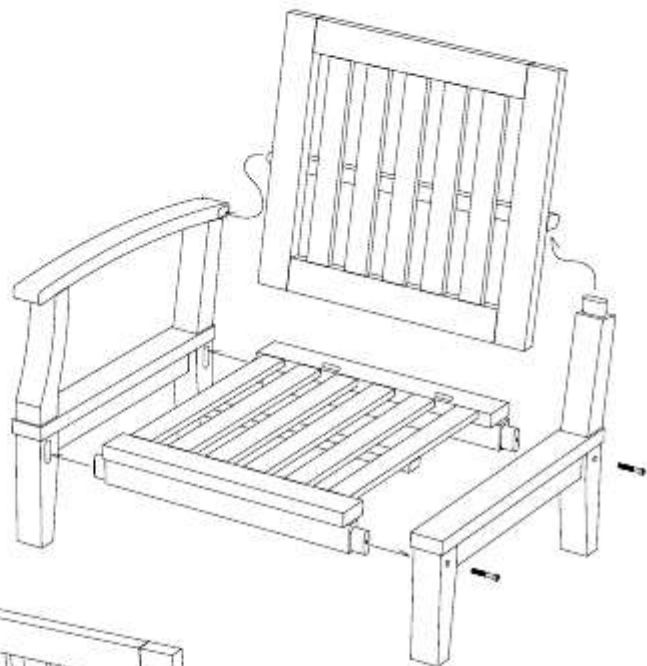

DEEP SEATING RIGHT

CODE SKU NO : EEI-1148-NAT-WHI

1