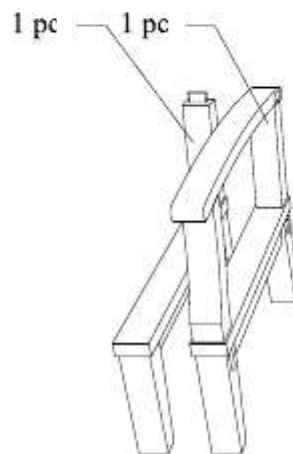

DEEP SEATING RIGHT

CODE SKU NO : EEI-1148-NAT-WHI

1