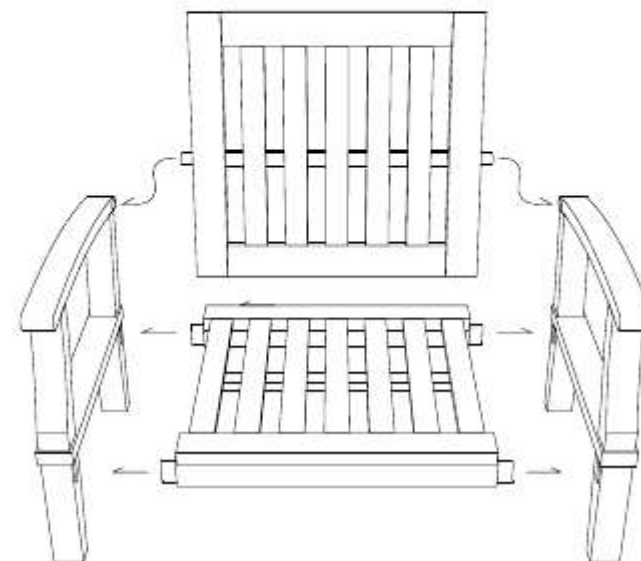

# DEEP SEATING SOFA 1 SEATER

CODE SKU NO : EEI-1143-NAT-WHI

1

2

3

**STAINLESS STEEL  
HARDWARE**

M 6 X 7cm = 8 pcs

Allen Wrench M4 = 1 pc