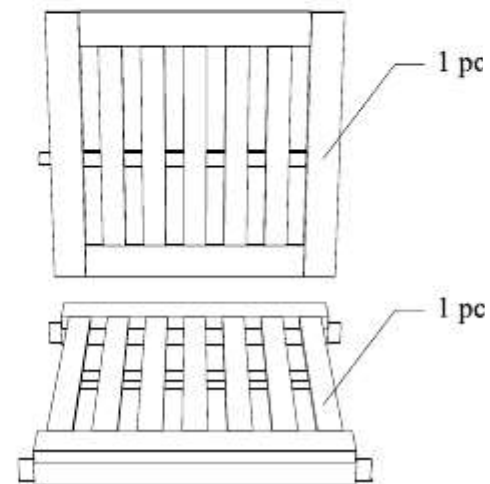

DEEP SEATING RIGHT

CODE SKU NO : EEI-1148-NAT-WHI

1