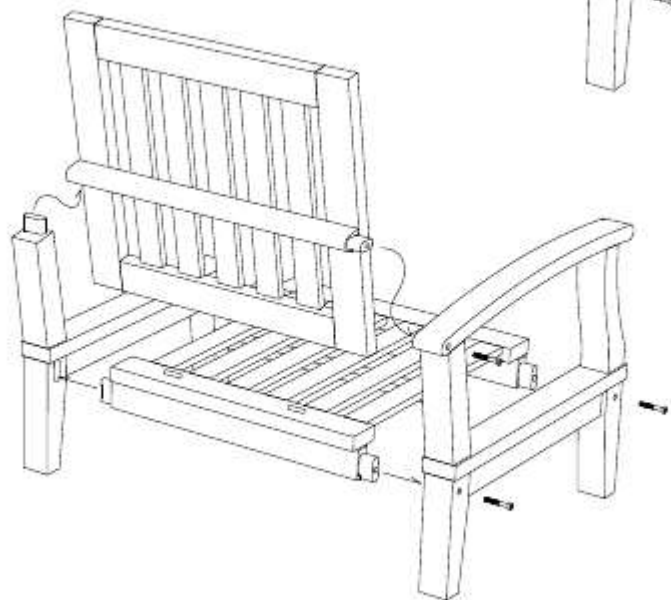

DEEP SEATING RIGHT

CODE SKU NO : EEI-1148-NAT-WHI

1

STAINLESS STEEL HARDWARE

M 6 X 4cm = 1 pc

M 6 X 7cm = 6 pcs

Allen Wrench M4= 1 pc

2

3