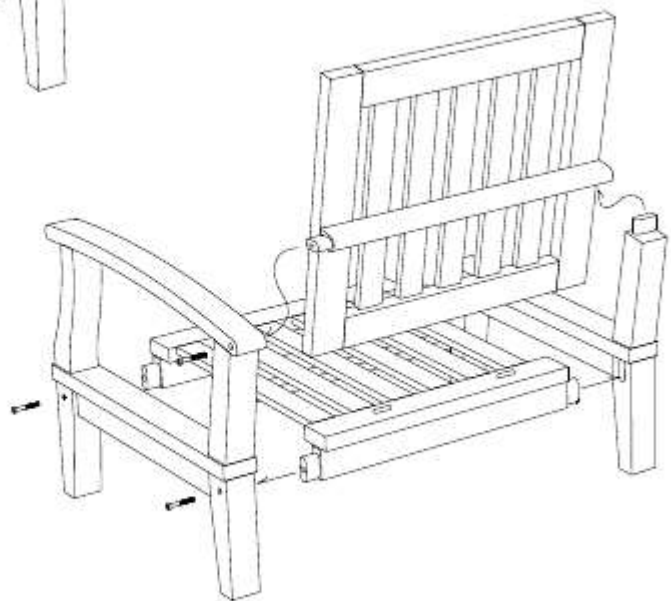

DEEP SEATING LEFT

CODE SKU NO : EEI-1149-NAT-WHI

2