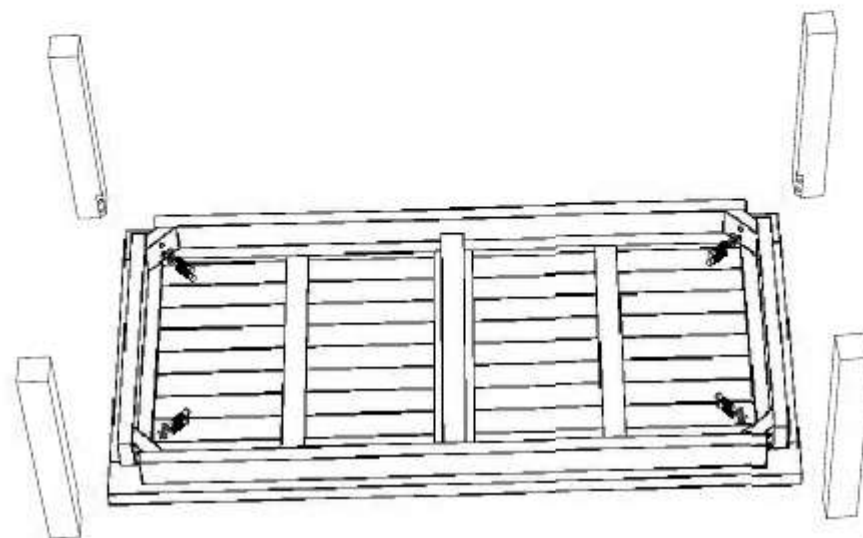

COFFEE TABLE

CODE SKU NO : EEI-1154-NAT

1

2

3

STAINLESS STEEL HARDWARE

M 8 X 6cm = 8 pcs

Flat Washer M 8 = 8 pcs

Open Wrench M5 = 1 pc

4