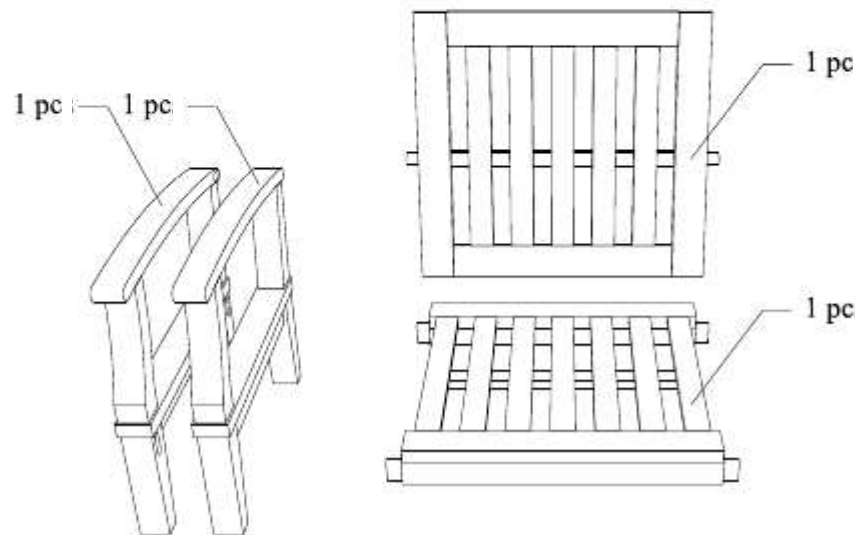

# DEEP SEATING SOFA 1 SEATER

CODE SKU NO : EEI-1143-NAT-WHI

1

2

3

**STAINLESS STEEL  
HARDWARE**

M 6 X 7cm = 8 pcs

Allen Wrench M4 = 1 pc