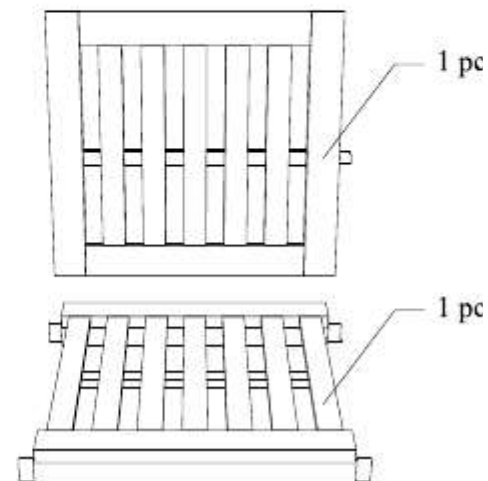

DEEP SEATING CENTER UNIT

CODE SKU NO : EEI-1150-NAT-WHI

2

1

STAINLESS STEEL HARDWARE

M 6 X 4cm = 2 pcs

M 6 X 7cm = 4 pcs

Allen Wrench M4 = 1 pc

3