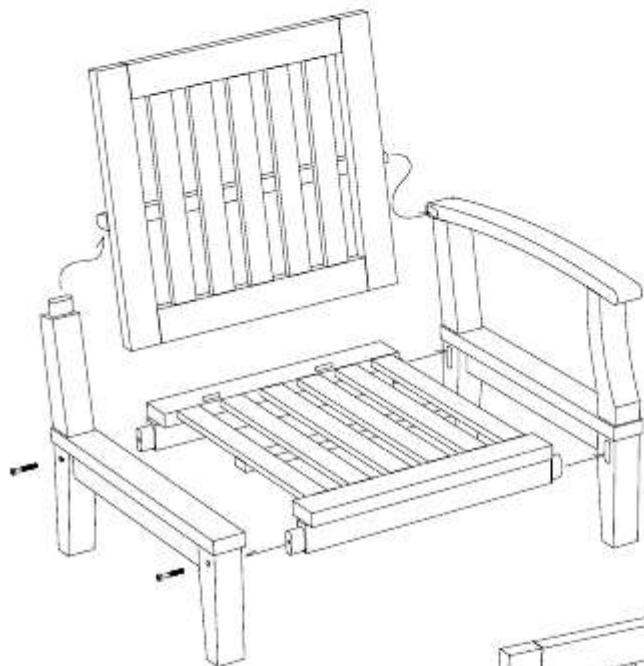

DEEP SEATING LEFT

CODE SKU NO : EEI-1149-NAT-WHI

2