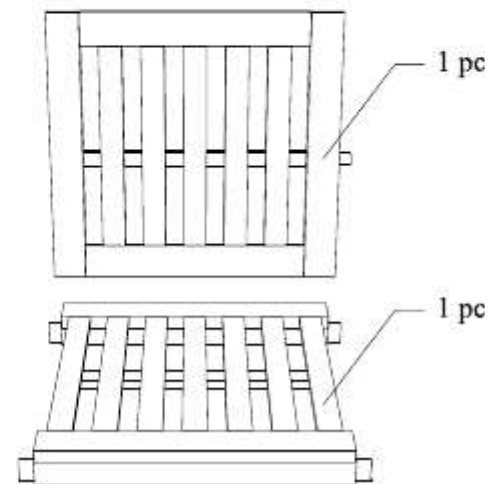

DEEP SEATING LEFT

CODE SKU NO : EEI-1149-NAT-WHI

2

1

STAINLESS STEEL HARDWARE

M 6 X 4cm = 1 pcs

M 6 X 7cm = 6 pcs

Allen Wrench M4= 1 pc

3