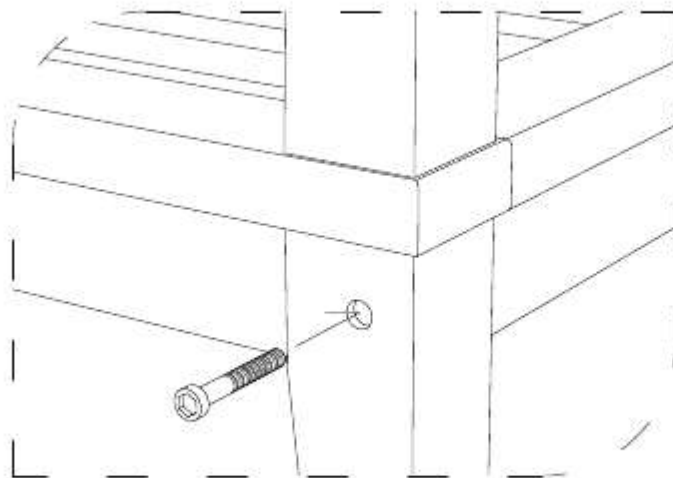

Allen Wrench M4 = 1 pc

4

OTTOMAN

CODE SKU NO : EEI-1152-NAT-WHI

1

2

3

STAINLESS STEEL HARDWARE