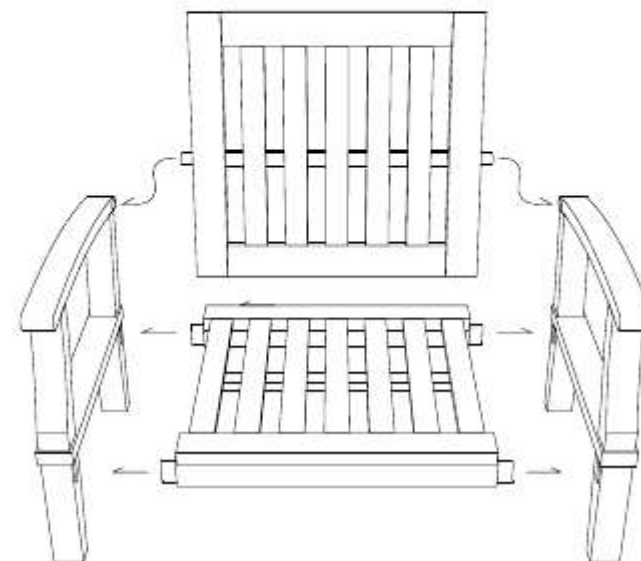

DEEP SEATING SOFA 1 SEATER

CODE SKU NO : EEI-1143-NAT-WHI

1

2

3

**STAINLESS STEEL
HARDWARE**

M 6 X 7cm = 8 pcs

Allen Wrench M4 = 1 pc

4

DEEP SEATING SOFA 2 SEATER

CODE SKU NO : EEI-1144-NAT-WHI

1

2

3

STAINLESS STEEL HARDWARE

M 6 X 7cm = 8 pcs