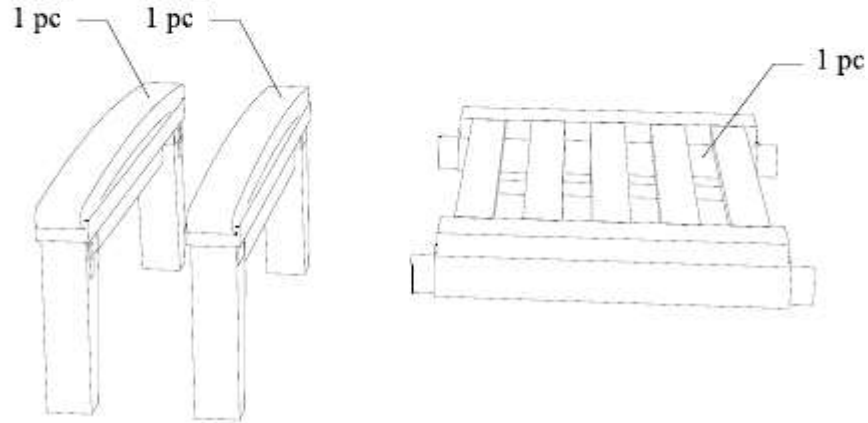

OTTOMAN

CODE SKU NO : EEI-1152-NAT-WHI

1