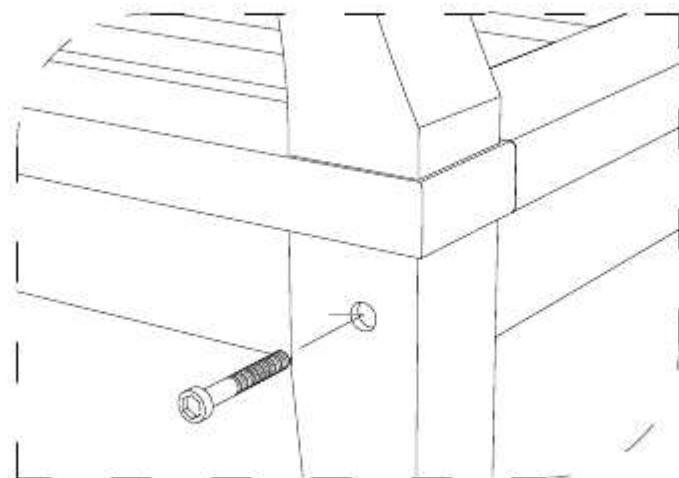

4

DEEP SEATING SOFA 2 SEATER

CODE SKU NO : EEI-1144-NAT-WHI

1

2

3

STAINLESS STEEL HARDWARE

M 6 X 7cm = 8 pcs