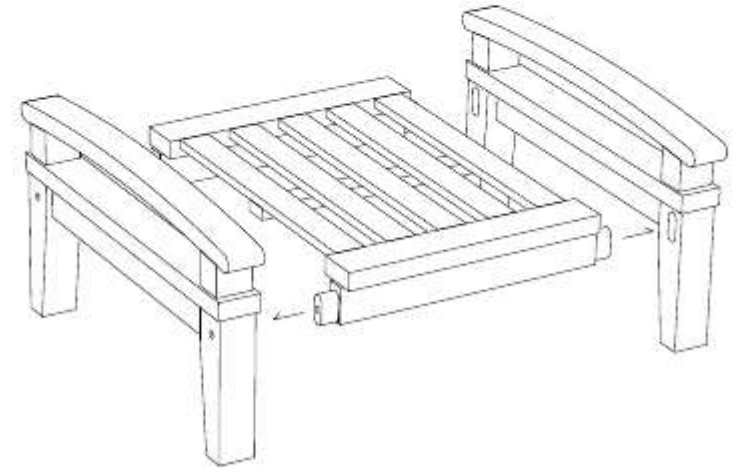

Allen Wrench M4 = 1 pc

4

OTTOMAN

CODE SKU NO : EEI-1152-NAT-WHI

1

2

3

STAINLESS STEEL HARDWARE