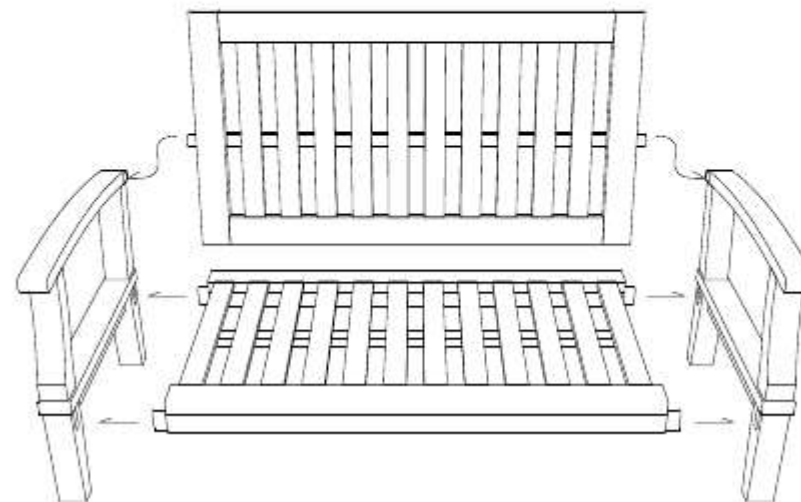

DEEP SEATING SOFA 1 SEATER

CODE SKU NO : EEI-1143-NAT-WHI

1

2

3

**STAINLESS STEEL
HARDWARE**

M 6 X 7cm = 8 pcs

Allen Wrench M4 = 1 pc

4

DEEP SEATING SOFA 2 SEATER

CODE SKU NO : EEI-1144-NAT-WHI

1

2

3

STAINLESS STEEL HARDWARE

M 6 X 7cm = 8 pcs