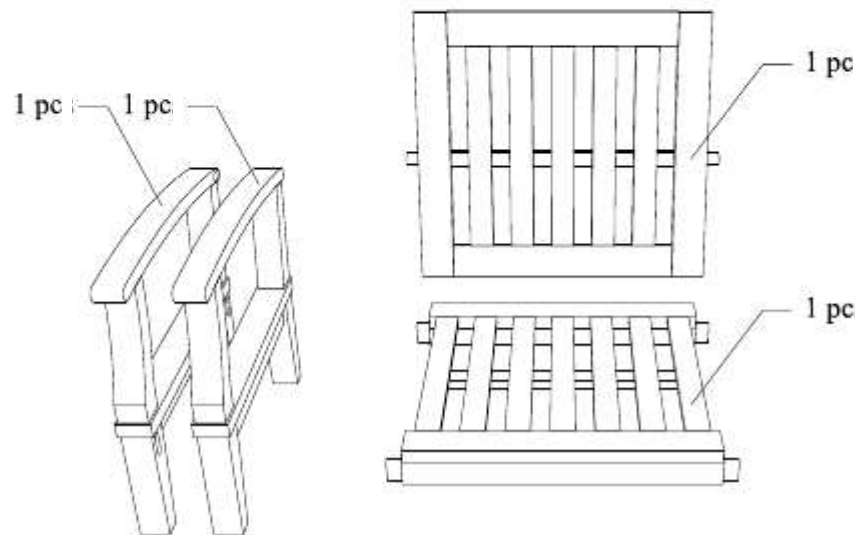

DEEP SEATING SOFA 1 SEATER

CODE SKU NO : EEI-1143-NAT-WHI

1

2

3

**STAINLESS STEEL
HARDWARE**

M 6 X 7cm = 8 pcs

Allen Wrench M4 = 1 pc

4

DEEP SEATING SOFA 2 SEATER

CODE SKU NO : EEI-1144-NAT-WHI

1

2

3

STAINLESS STEEL HARDWARE

M 6 X 7cm = 8 pcs

M 6 X 7cm = 4 pcs

Allen Wrench = 1 pc

4