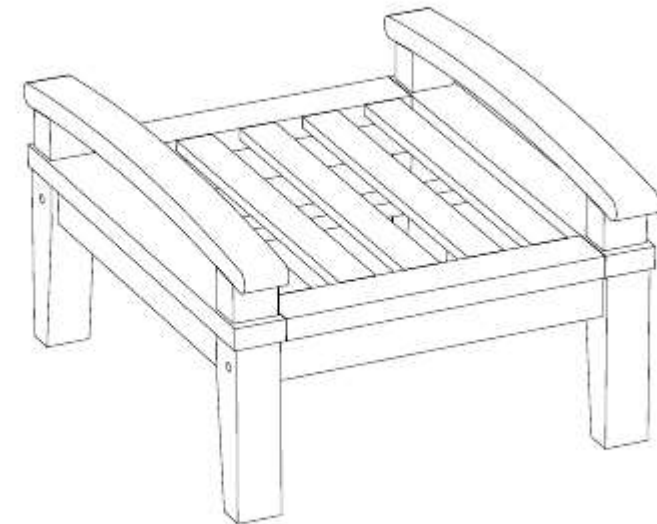

STAINLESS STEEL HARDWARE

M 6 X 7cm = 4 pcs

Allen Wrench = 1 pc