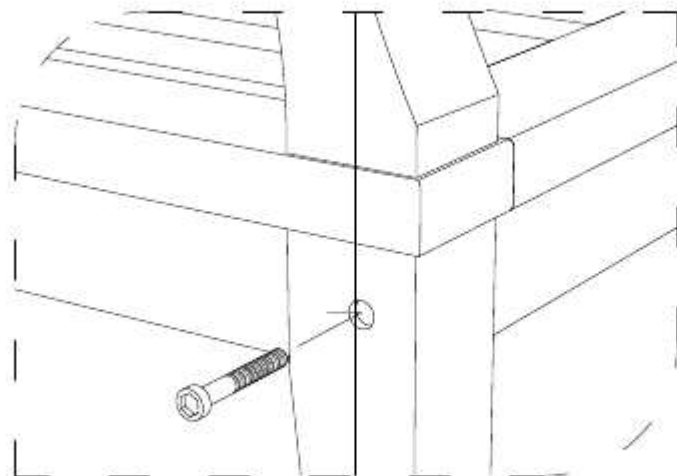

DEEP SEATING SOFA 1 SEATER

CODE SKU NO : EEI-1143-NAT-WHI

1

2

3

**STAINLESS STEEL
HARDWARE**

M 6 X 7cm = 8 pcs

Allen Wrench M4 = 1 pc

M 6 X 7cm = 4 pcs

Allen Wrench = 1 pc

4