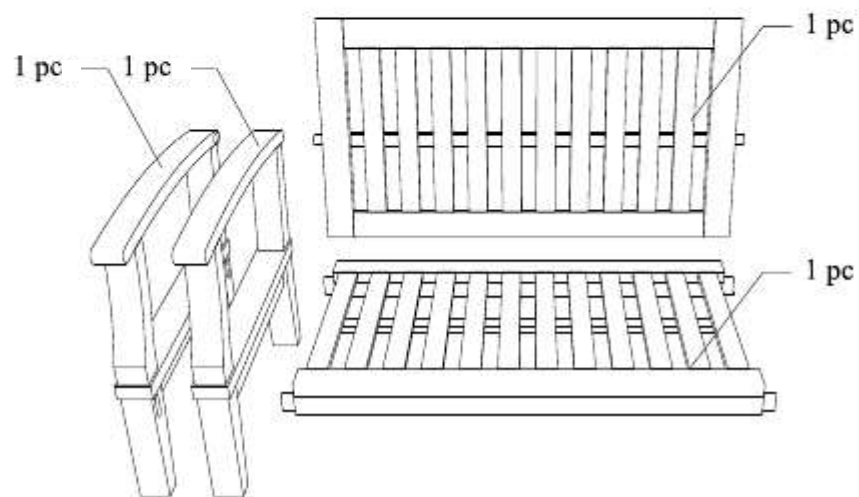

DEEP SEATING SOFA 1 SEATER

CODE SKU NO : EEI-1143-NAT-WHI

1

2

3

**STAINLESS STEEL
HARDWARE**

M 6 X 7cm = 8 pcs

Allen Wrench M4 = 1 pc

4

DEEP SEATING SOFA 2 SEATER

CODE SKU NO : EEI-1144-NAT-WHI

1

2

3

STAINLESS STEEL HARDWARE

M 6 X 7cm = 8 pcs

M 6 X 7cm = 4 pcs

Allen Wrench = 1 pc

4