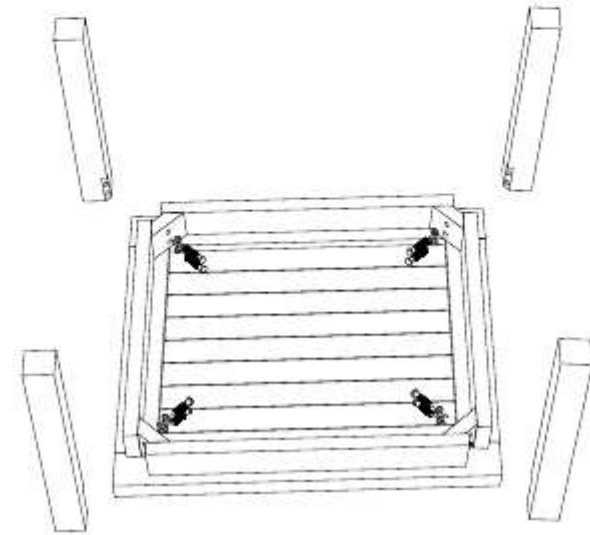

STAINLESS STEEL HARDWARE

M 8 X 6cm = 8 pcs

Flat Washer M 8 = 8 pcs

Open Wrench M5 = 1 pc

4

SIDE TABLE

CODE SKU NO : EEI-1155-NAT

1

2

3

STAINLESS STEEL HARDWARE

M 8 X 6cm = 8 pcs

Flat Washer M 8 = 8 pcs

Open Wrench M5 = 1 pc

4