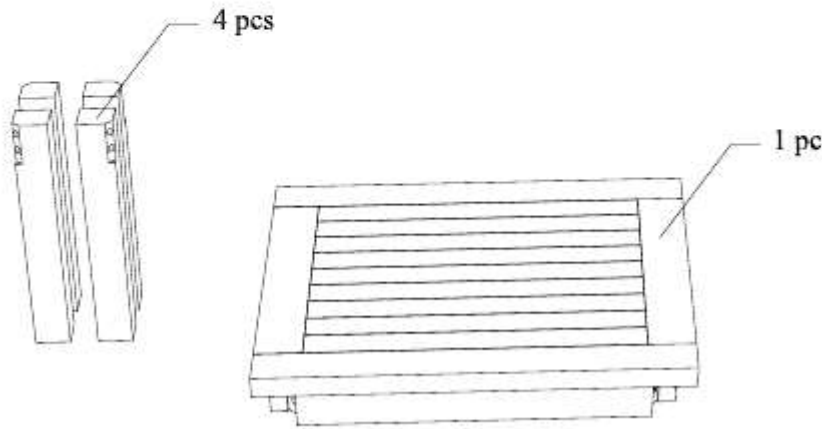

STAINLESS STEEL HARDWARE

M 8 X 6cm = 8 pcs

Flat Washer M 8 = 8 pcs

Open Wrench M5 = 1 pc

4

SIDE TABLE

CODE SKU NO : EEI-1155-NAT

1

2

3

STAINLESS STEEL HARDWARE

M 8 X 6cm = 8 pcs

Flat Washer M 8 = 8 pcs

Open Wrench M5 = 1 pc

4