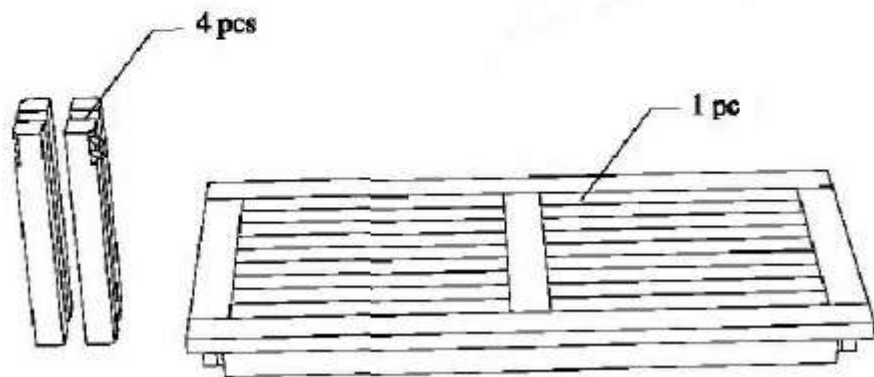

M 6 X 7cm = 4 pcs

Allen Wrench = 1 pc

4

COFFEE TABLE

CODE SKU NO : EEI-1154-NAT

modway

1

2

STAINLESS STEEL HARDWARE

M 8 X 6cm = 8 pcs

Flat Washer M 8 = 8 pcs

Open Wrench M5 = 1 pc

4

SIDE TABLE

CODE SKU NO : EEI-1155-NAT

1