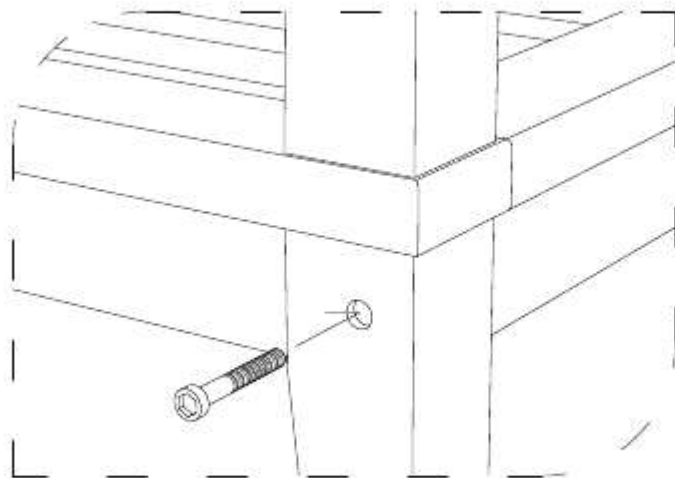

OTTOMAN

CODE SKU NO : EEI-1152-NAT-WHI

1

2

3

STAINLESS STEEL HARDWARE

M 6 X 7cm = 4 pcs

Allen Wrench = 1 pc

4