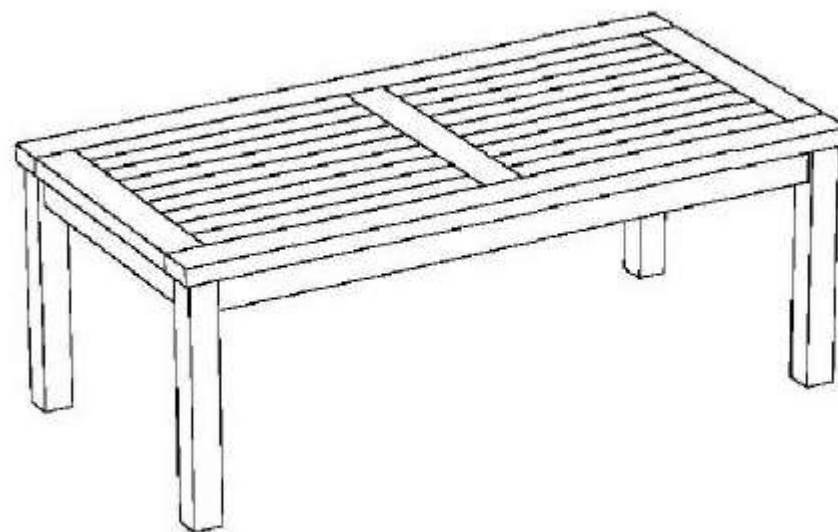

STAINLESS STEEL HARDWARE

M 8 X 6cm = 8 pcs

Flat Washer M 8 = 8 pcs

Open Wrench M5 = 1 pc

4

SIDE TABLE

CODE SKU NO : EEI-1155-NAT

1