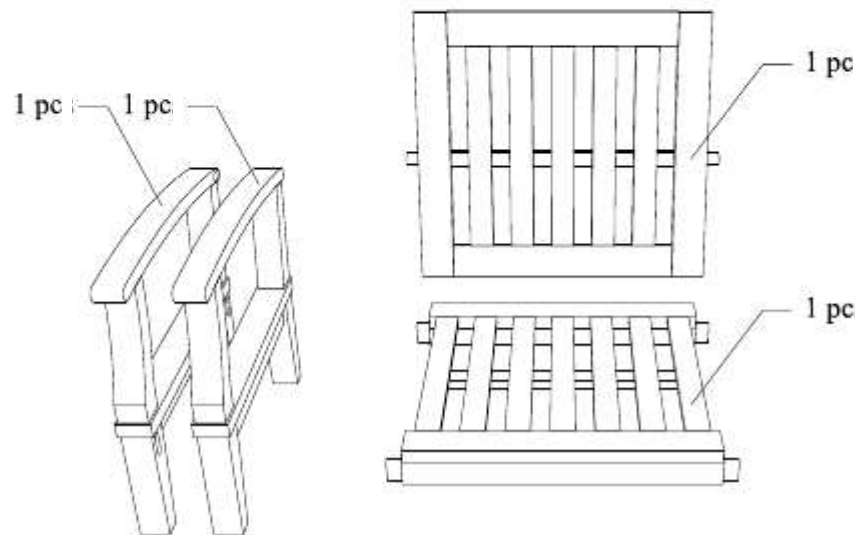

DEEP SEATING SOFA 1 SEATER

CODE SKU NO : EEI-1143-NAT-WHI

1

2

3

**STAINLESS STEEL
HARDWARE**

M 6 X 7cm = 8 pcs

Allen Wrench M4 = 1 pc

4

DEEP SEATING SOFA 2 SEATER

CODE SKU NO : EEI-1144-NAT-WHI

1

2

3

STAINLESS STEEL HARDWARE

M 6 X 7cm = 8 pcs

STAINLESS STEEL HARDWARE

M 8 X 6cm = 8 pcs

Flat Washer M 8 = 8 pcs

Open Wrench M5 = 1 pc

4

SIDE TABLE

CODE SKU NO : EEI-1155-NAT

1