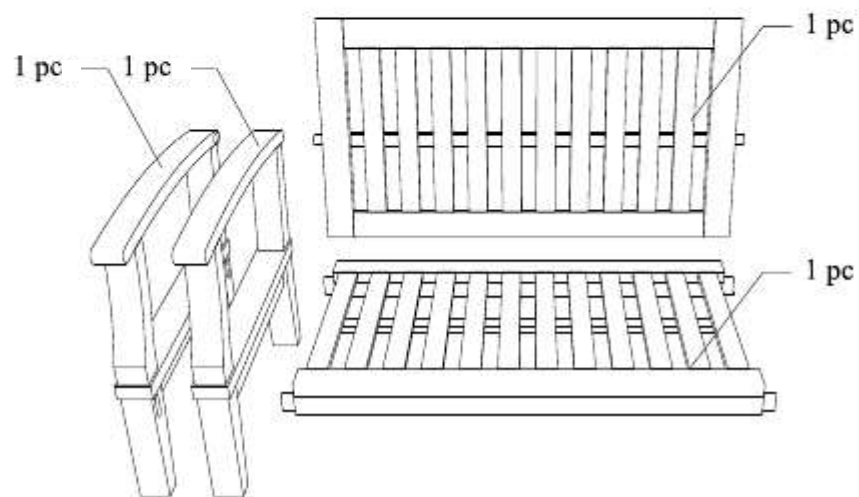

DEEP SEATING SOFA 1 SEATER

CODE SKU NO : EEI-1143-NAT-WHI

1

2

3

**STAINLESS STEEL
HARDWARE**

M 6 X 7cm = 8 pcs

Allen Wrench M4 = 1 pc

4

DEEP SEATING SOFA 2 SEATER

CODE SKU NO : EEI-1144-NAT-WHI

1

2

3

STAINLESS STEEL HARDWARE

M 6 X 7cm = 8 pcs

STAINLESS STEEL HARDWARE

M 8 X 6cm = 8 pcs

Flat Washer M 8 = 8 pcs

Open Wrench M5 = 1 pc

4

SIDE TABLE

CODE SKU NO : EEI-1155-NAT

1