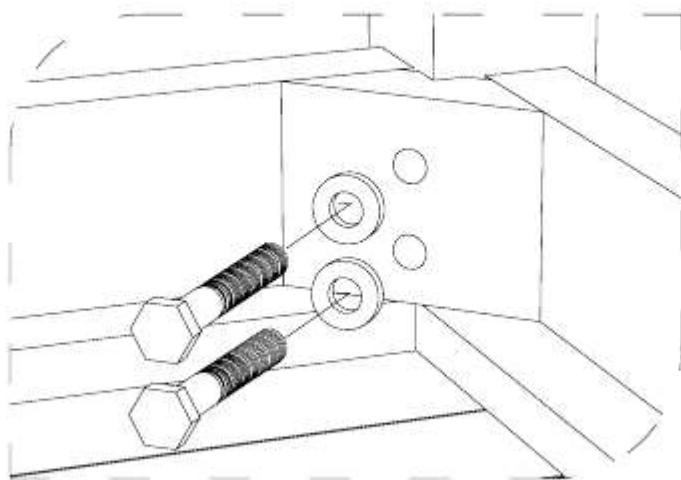

STAINLESS STEEL HARDWARE

M 8 X 6cm = 8 pcs

Flat Washer M 8 = 8 pcs

Open Wrench M5 = 1 pc

4

SIDE TABLE

CODE SKU NO : EEI-1155-NAT

1

2

3

STAINLESS STEEL HARDWARE

M 8 X 6cm = 8 pcs

Flat Washer M 8 = 8 pcs

Open Wrench M5 = 1 pc

4