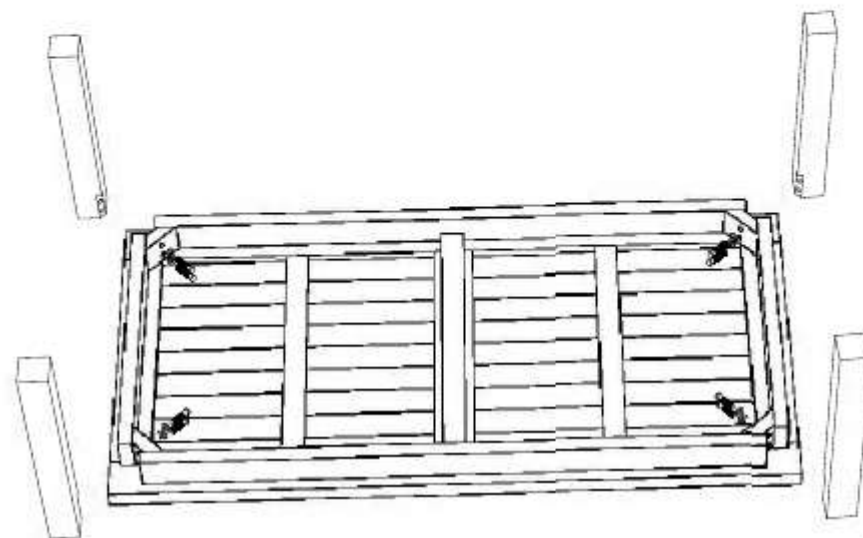

COFFEE TABLE

CODE SKU NO : EEI-1154-NAT

modway

1

2

STAINLESS STEEL HARDWARE

M 8 X 6cm = 8 pcs

Flat Washer M 8 = 8 pcs

Open Wrench M5 = 1 pc

4