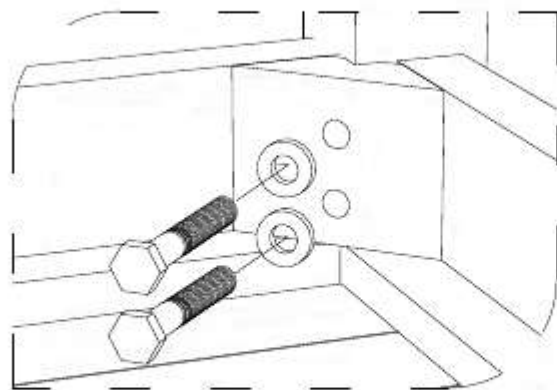

M 6 X 7cm = 4 pcs

Allen Wrench = 1 pc

4

COFFEE TABLE

CODE SKU NO : EEI-1154-NAT

modway

1

2

STAINLESS STEEL HARDWARE

M 8 X 6cm = 8 pcs

Flat Washer M 8 = 8 pcs

Open Wrench M5 = 1 pc

4

SIDE TABLE

CODE SKU NO : EEI-1155-NAT

1

2

3

STAINLESS STEEL HARDWARE

M 8 X 6cm = 8 pcs

Flat Washer M 8 = 8 pcs

Open Wrench M5 = 1 pc

4