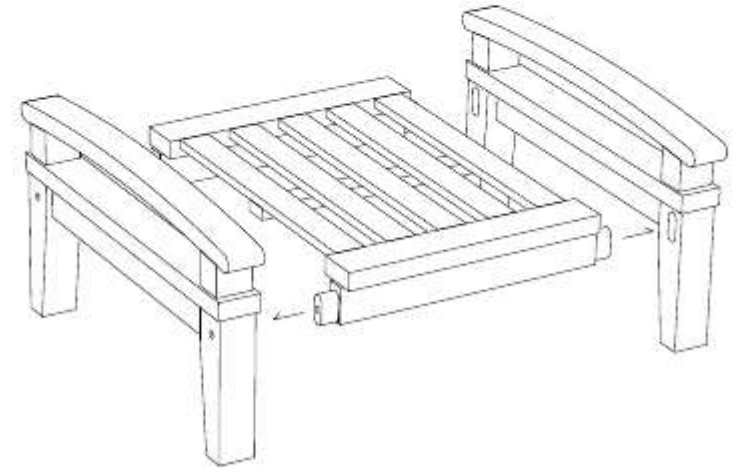

OTTOMAN

CODE SKU NO : EEI-1152-NAT-WHI

1

2

3

STAINLESS STEEL HARDWARE

M 6 X 7cm = 4 pcs

Allen Wrench = 1 pc

4