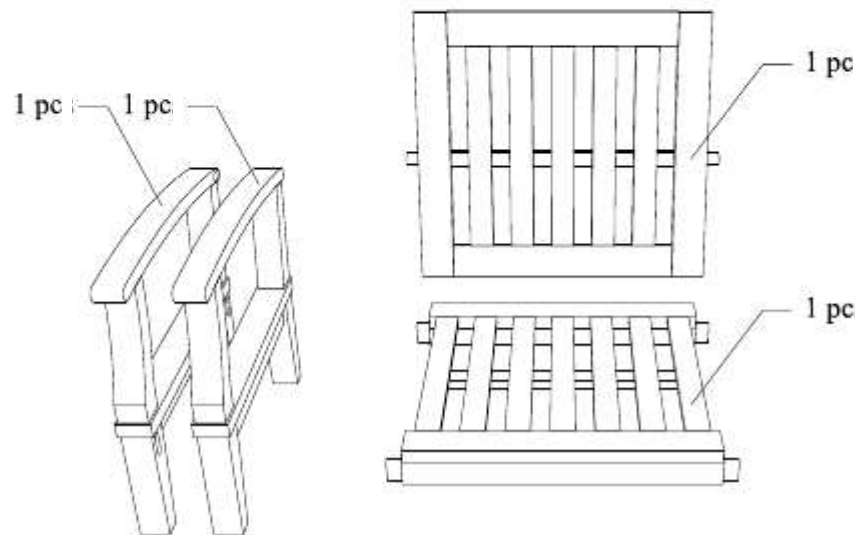

DEEP SEATING SOFA 1 SEATER

CODE SKU NO : EEI-1143-NAT-WHI

1

2

3

STAINLESS STEEL
HARDWARE

M 6 X 7cm = 8 pcs

Allen Wrench M4 = 1 pc

4

DEEP SEATING SOFA 2 SEATER

CODE SKU NO : EEI-1144-NAT-WHI

1

2

3

STAINLESS STEEL HARDWARE

M 6 X 7cm = 8 pcs

Allen Wrench M4 = 1 pc

4