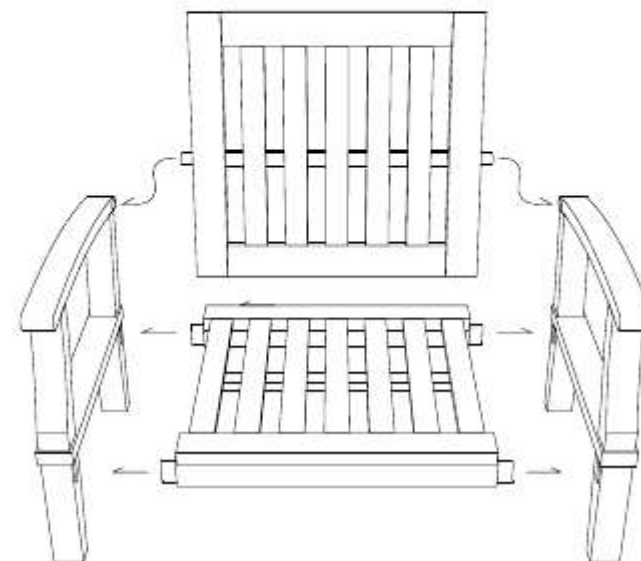

DEEP SEATING SOFA 1 SEATER

CODE SKU NO : EEI-1143-NAT-WHI

1

2

3

STAINLESS STEEL
HARDWARE

M 6 X 7cm = 8 pcs

Allen Wrench M4 = 1 pc

4

DEEP SEATING SOFA 2 SEATER

CODE SKU NO : EEI-1144-NAT-WHI

1

2

3

STAINLESS STEEL HARDWARE

M 6 X 7cm = 8 pcs