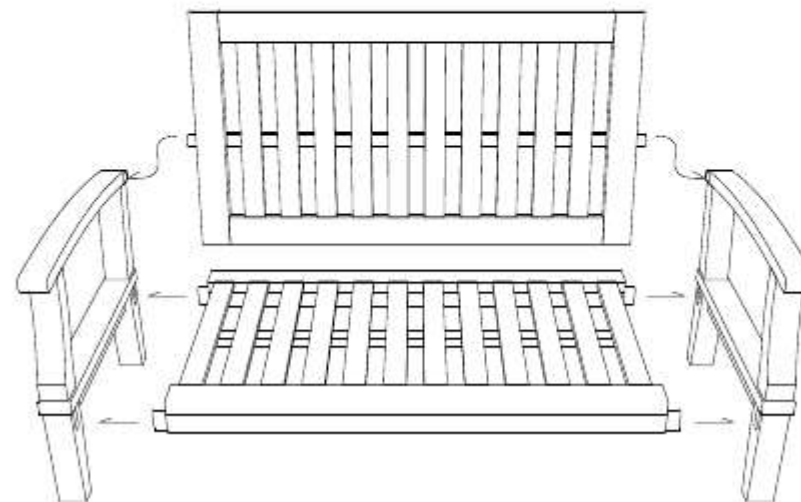

DEEP SEATING SOFA 1 SEATER

CODE SKU NO : EEI-1143-NAT-WHI

1

2

3

STAINLESS STEEL
HARDWARE

M 6 X 7cm = 8 pcs

Allen Wrench M4 = 1 pc

4

DEEP SEATING SOFA 2 SEATER

CODE SKU NO : EEI-1144-NAT-WHI

1

2

3

STAINLESS STEEL HARDWARE

M 6 X 7cm = 8 pcs