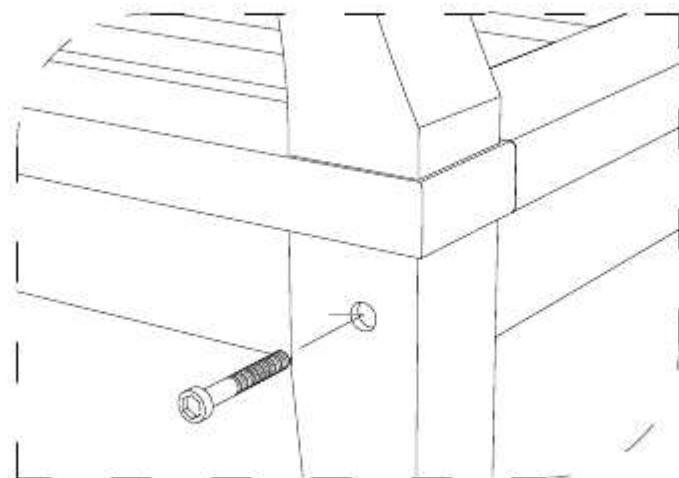

4

DEEP SEATING SOFA 2 SEATER

CODE SKU NO : EEI-1144-NAT-WHI

1

2

3

STAINLESS STEEL HARDWARE

M 6 X 7cm = 8 pcs

Allen Wrench M4 = 1 pc

4