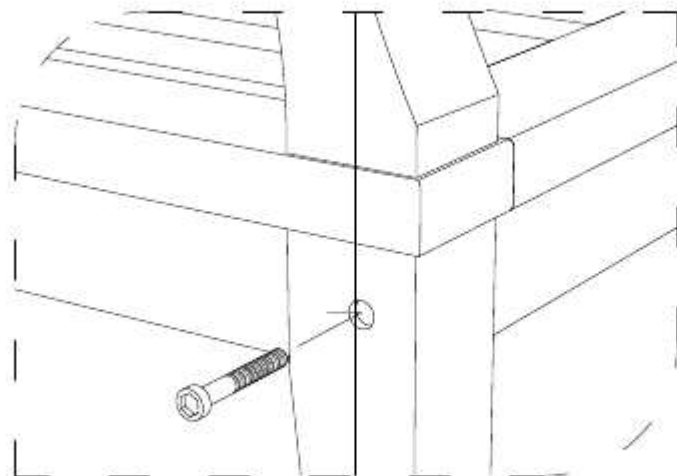

DEEP SEATING SOFA 1 SEATER

CODE SKU NO : EEI-1143-NAT-WHI

1

2

3

STAINLESS STEEL
HARDWARE

M 6 X 7cm = 8 pcs

Allen Wrench M4 = 1 pc

4

DEEP SEATING SOFA 2 SEATER

CODE SKU NO : EEI-1144-NAT-WHI

1

2

3

STAINLESS STEEL HARDWARE

M 6 X 7cm = 8 pcs

Allen Wrench M4 = 1 pc

4