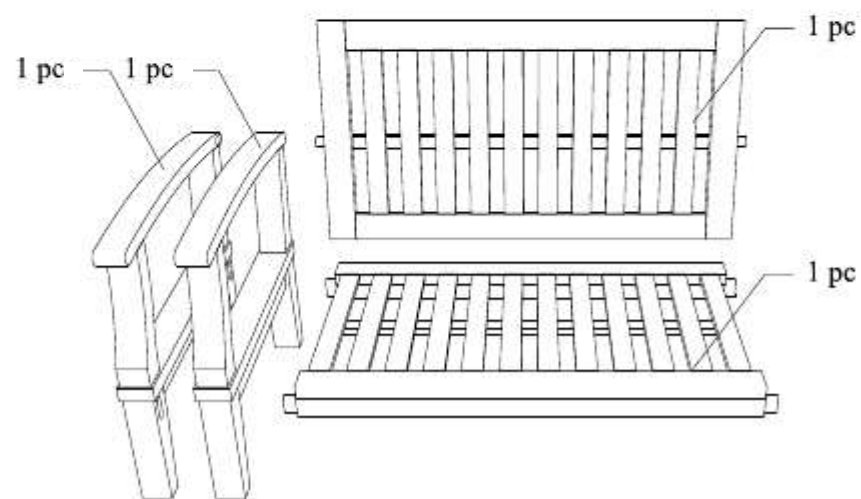

DEEP SEATING SOFA 1 SEATER

CODE SKU NO : EEI-1143-NAT-WHI

1

2

3

STAINLESS STEEL
HARDWARE

M 6 X 7cm = 8 pcs

Allen Wrench M4 = 1 pc

4

DEEP SEATING SOFA 2 SEATER

CODE SKU NO : EEI-1144-NAT-WHI

1

2

3

STAINLESS STEEL HARDWARE

M 6 X 7cm = 8 pcs

Allen Wrench M4 = 1 pc

4