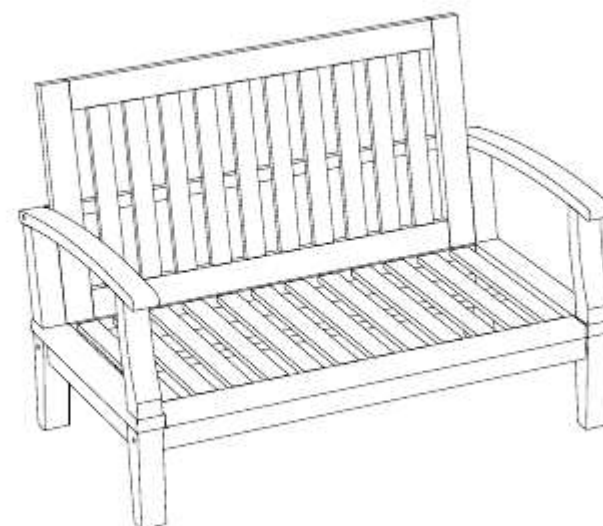

DEEP SEATING SOFA 2 SEATER

CODE SKU NO : EEI-1144-NAT-WHI

1

2

3

STAINLESS STEEL HARDWARE

M 6 X 7cm = 8 pcs

Allen Wrench M4 = 1 pc

4