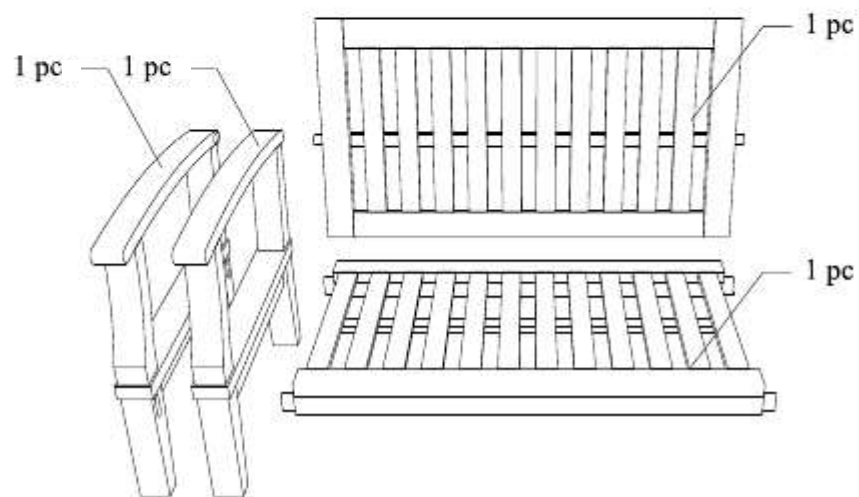

DEEP SEATING SOFA 1 SEATER

CODE SKU NO : EEI-1143-NAT-WHI

1

2

3

**STAINLESS STEEL
HARDWARE**

M 6 X 7cm = 8 pcs

Allen Wrench M4 = 1 pc

4

DEEP SEATING SOFA 2 SEATER

CODE SKU NO : EEI-1144-NAT-WHI

1

2

3

STAINLESS STEEL HARDWARE

M 6 X 7cm = 8 pcs

Allen Wrench M4 = 1 pc

4

COFFEE TABLE

CODE SKU NO : EEI-1154-NAT

1

2

3

STAINLESS STEEL HARDWARE

M 8 X 6cm = 8 pcs

Flat Washer M 8 = 8 pcs

Open Wrench M5 = 1 pc

4