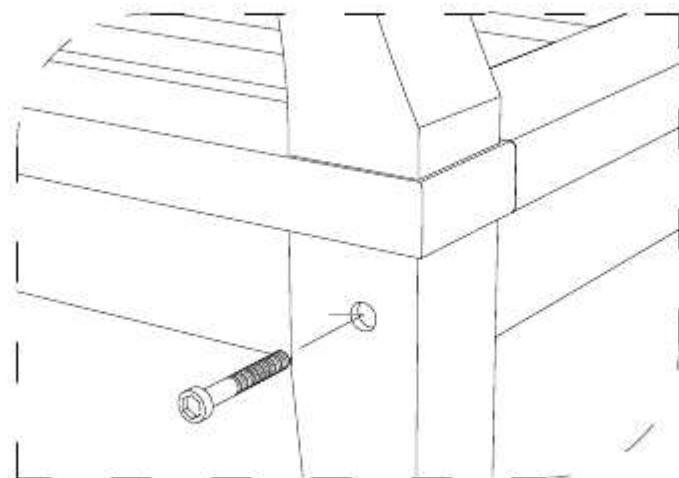

4

DEEP SEATING SOFA 2 SEATER

CODE SKU NO : EEI-1144-NAT-WHI

1

2

3

STAINLESS STEEL HARDWARE

M 6 X 7cm = 8 pcs

M 8 X 6cm = 8 pcs

Flat Washer M 8 = 8 pcs

Open Wrench M5 = 1 pc

4