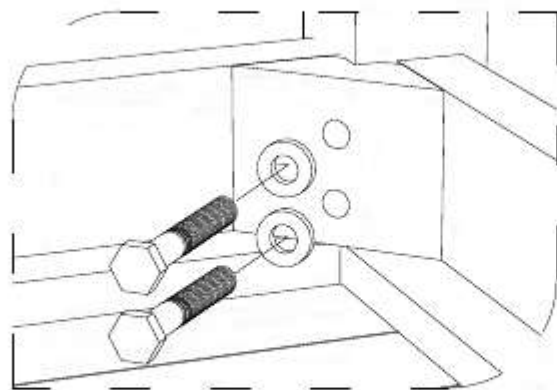

Allen Wrench M4 = 1 pc

4

COFFEE TABLE

CODE SKU NO : EEI-1154-NAT

1

2

3

STAINLESS STEEL HARDWARE

M 8 X 6cm = 8 pcs

Flat Washer M 8 = 8 pcs

Open Wrench M5 = 1 pc

4