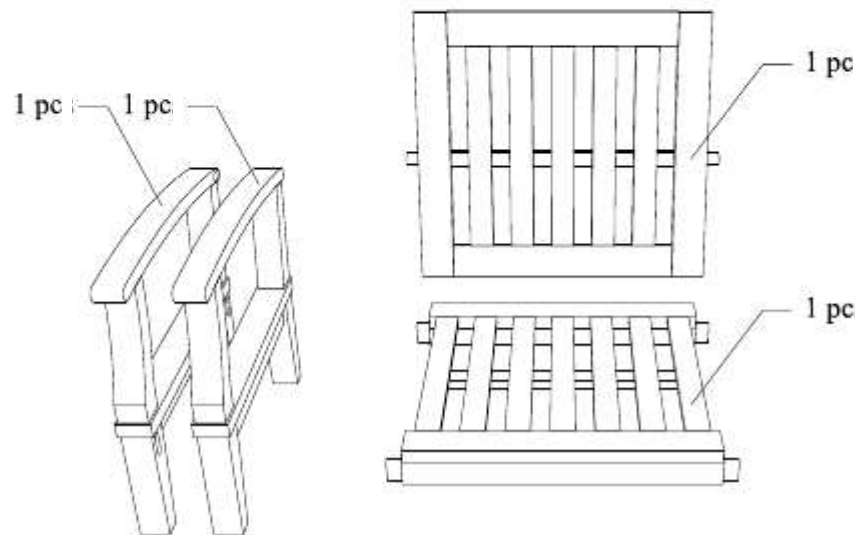

DEEP SEATING SOFA 1 SEATER

CODE SKU NO : EEI-1143-NAT-WHI

1

2

3

**STAINLESS STEEL
HARDWARE**

M 6 X 7cm = 8 pcs

Allen Wrench M4 = 1 pc

4

DEEP SEATING SOFA 2 SEATER

CODE SKU NO : EEI-1144-NAT-WHI

1

2

3

STAINLESS STEEL HARDWARE

M 6 X 7cm = 8 pcs

Allen Wrench M4 = 1 pc

4

COFFEE TABLE

CODE SKU NO : EEI-1154-NAT

1

2

3

STAINLESS STEEL HARDWARE

M 8 X 6cm = 8 pcs

Flat Washer M 8 = 8 pcs

Open Wrench M5 = 1 pc

4