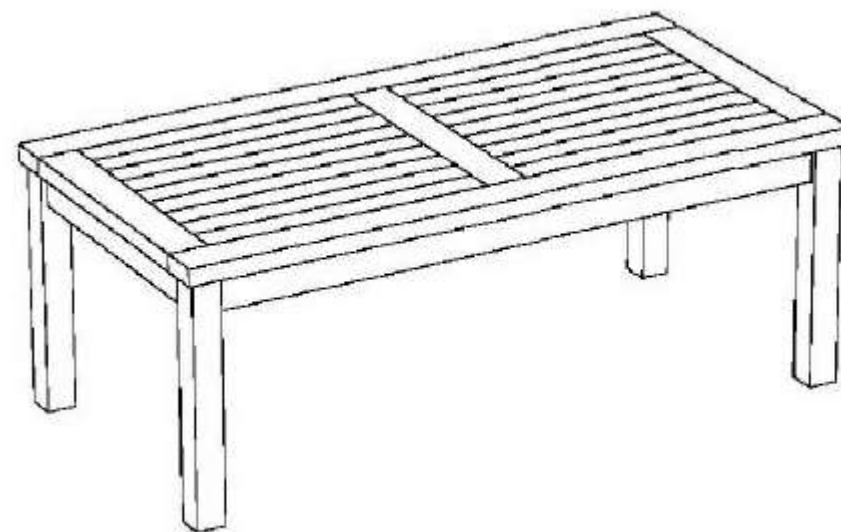

STAINLESS STEEL HARDWARE

M 8 X 6cm = 8 pcs

Flat Washer M 8 = 8 pcs

Open Wrench M5 = 1 pc