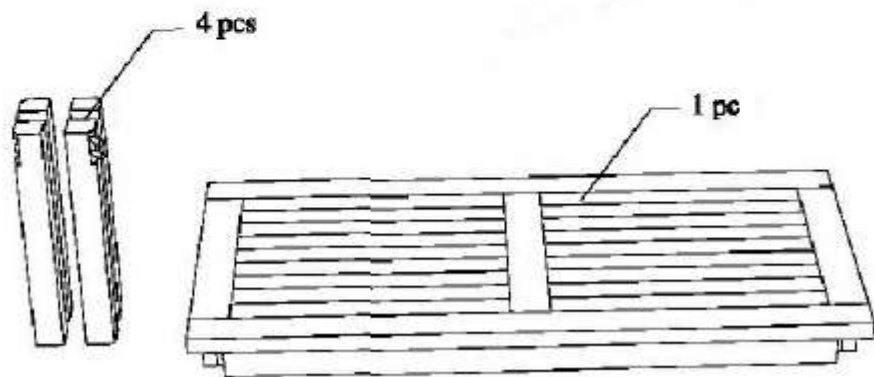

COFFEE TABLE

CODE SKU NO : EEI-1154-NAT