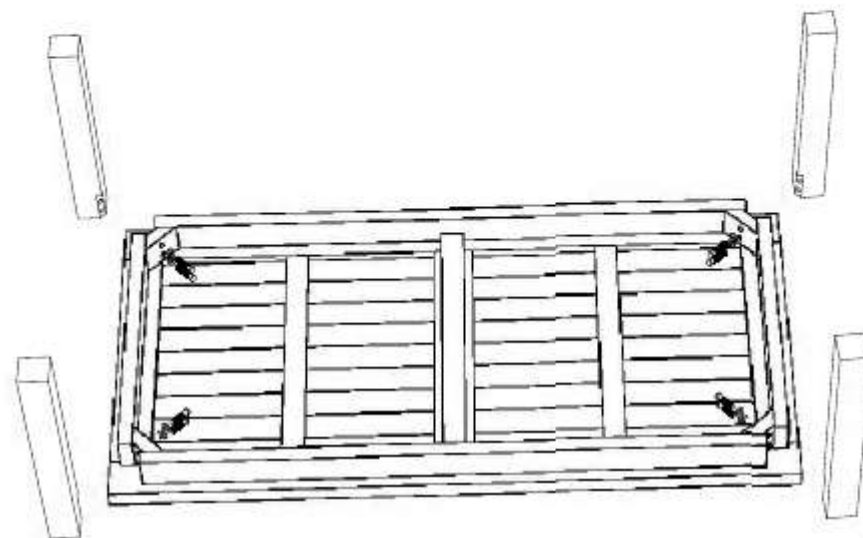

Allen Wrench M4 = 1 pc

4

COFFEE TABLE

CODE SKU NO : EEI-1154-NAT

1

2

3

STAINLESS STEEL HARDWARE

M 8 X 6cm = 8 pcs

Flat Washer M 8 = 8 pcs

Open Wrench M5 = 1 pc

4