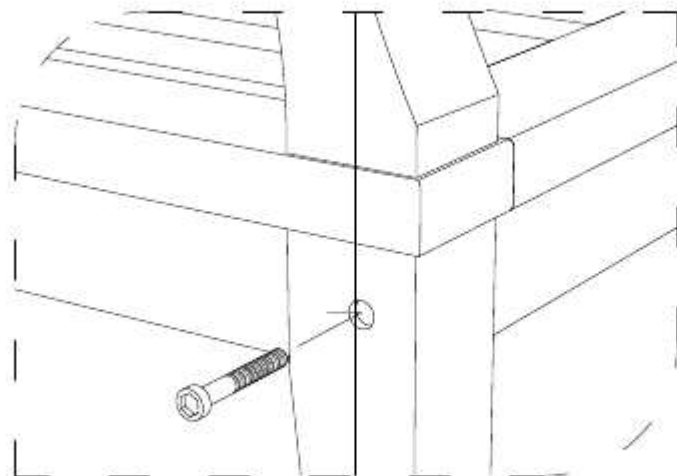

DEEP SEATING SOFA 1 SEATER

CODE SKU NO : EEI-1143-NAT-WHI

1

2

3

**STAINLESS STEEL
HARDWARE**

M 6 X 7cm = 8 pcs

Allen Wrench M4 = 1 pc

M 8 X 6cm = 8 pcs

Flat Washer M 8 = 8 pcs

Open Wrench M5 = 1 pc

4