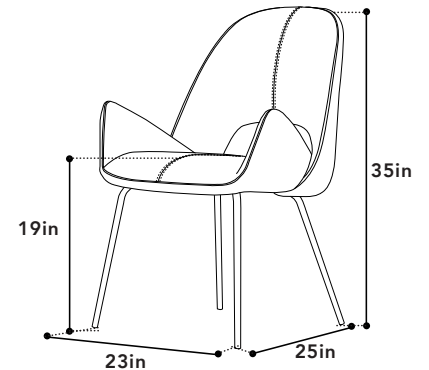

FEATURES

COLOR	Cool Taupe	RUB COUNT	> 40,000
MATERIAL	Fabric Ultrasuede + Teddy		
FEATURES	Solid Steel Legs, metal frame, two-toned fabric design		

PRODUCT

OPTIONS	Black Powder Coated Steel
DEPTH	25 "
WIDTH	23 "
HEIGHT	35 "
SKU	DCH-DOLC-COTA-PCBLA

PACKING INFORMATION

Black Powder Coated Steel Base	0.19 CBM/Unit
BOX QTY	1.001 (2 chair in 2 box)
WxDxH	G.W. SKU
(In)	(lb)
29x24x22	15 DCH-DOLC-BLAL-PCB^1
22x20x18	9 DCH-DOLC-BLAL-PCB^2

The Dolce hydraulic stool features a compact design with a cozy feel. The half arm design hugs you in and the curved backrest design allows you to sit comfortable for hours. Dolce features a vegan leather in buff beige with a matte black powder coated base and sleek footrest design. Shop the matching dolce dining chair.