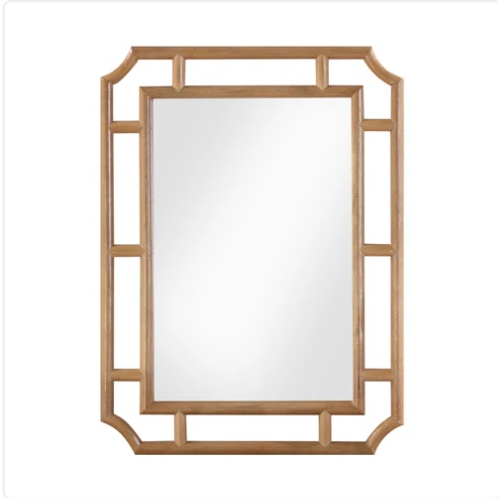

Cienna 24"x32" Natural Rattan Wall Mirror

**SKU: TOV-C69357**

The Cienna Mirror adds warmth and texture with its genuine rattan frame. Naturally unique variations in the material ensure each mirror feels one of a kind, making it a timeless accent for any room.

PRODUCT DIMENSIONS

Product Dimensions

Width: 24"

Depth: 32.2"

Height: 2"

Weight: 12.4lbs

Shipping Dimensions

Width: 27.5"

Depth: 35.0"

Height: 4.0"

Weight: 16.9lbs

Other Dimensions

Mirror Dimensions: 15.7"W x 24"D"

PRODUCT SPECIFICATIONS

Product Color: Natural

Product Materials: Glass, Rattan

Frame Color: Natural

Product Features

- Product Dimensions: 24"W x 32.2"D x 2"H
- Natural rattan frame - each piece will be unique
- Mirror Dimensions: 15.7"W x 24"D
- Ready to hang - mounting hardware included
- Skillfully handmade