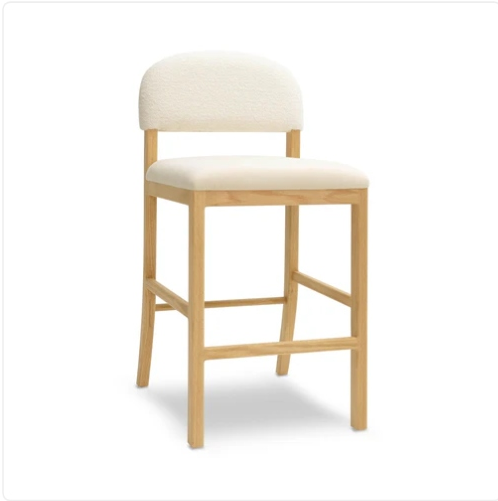

## Calla Performance Velvet Counter Stool - Cream

**SKU: TOV-D69104**

Step into a world of timeless charm with the Calla Dining Chair/Counter Stool. Crafted with a solid oak wood frame, each piece exudes rustic elegance, while the plush velvet seat and textured boucle backrest invite you to linger a little longer. Inspired by a quaint cafe in Europe, these can transform your dining space into a cozy retreat. Whether it's a casual brunch or a romantic dinner, let this enchanting seat be the heart of your gatherings, where every moment feels like a charming getaway.

### Product Dimensions

Width: 18.5"  
Depth: 20.4"  
Height: 37.8"  
Weight: 14.3lbs  
Leg Height: 24.0"

### Other Dimensions

Seat Width: 18.5"  
Seat Depth: 15.5"  
Seat Height: 26.3"

### Product Features

- Product Dimensions: 18.5"W x 20.4"D x 37.8"H
- Available as a dining chair or a counter stool
- Comes in cream or cognac velvet options
- Features a luxurious cream boucle backrest
- Solid oak legs for tyle and durability