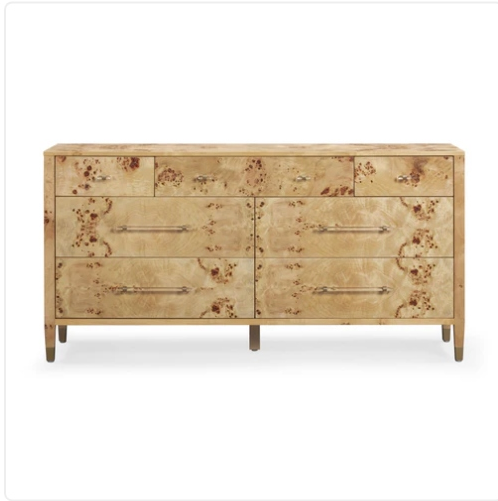

Brandyss 62" Burl 7-Drawer Dresser - Natural

SKU: TOV-B54394

The Brandyss collection is contemporary while maintaining a natural element to its beauty. Crafted using solid wood, finished with a swirling burl grain, and featuring rustic brass accents; these beautiful pieces embody textured goodness with yummy neutral tones. Introduce the Brandyss collection to your home and enjoy its clean lines and gorgeous burl pattern from any angle!

PRODUCT DIMENSIONS

Product Dimensions

Width: 62"
 Depth: 18"
 Height: 31.5"
 Weight: 208.1lbs
 Leg Height: 5.7"

Shipping Dimensions

Width: 66.7"
 Depth: 23.2"
 Height: 37.5"
 Weight: 263.7lbs

Other Dimensions

Drawer Dimensions: Small drawer:
 12.7"W x 12.4"D x 2.8"H
Medium
 drawer: 27"W x 12.4"D x 2.8"H

Large drawer: 27.4"W x 12.4"D x
 6.3"H"

PRODUCT SPECIFICATIONS

Product Color: Natural
 Product Materials: Birch, MDF, Plywood, Veneer
 Leg Color: Natural & Gold
 Weight Capacity: 265 lbs
 Soft Close: Yes
 Drawer Extension: 75

Product Features

- Product Dimensions: 62"W x 18"D x 31.5"H
- Natural burl wood finish, variations are to be expected
- Features 7 soft-close drawers for ample storage space
- Felt-lined top drawers
- Lucite drawer handles with brass accents