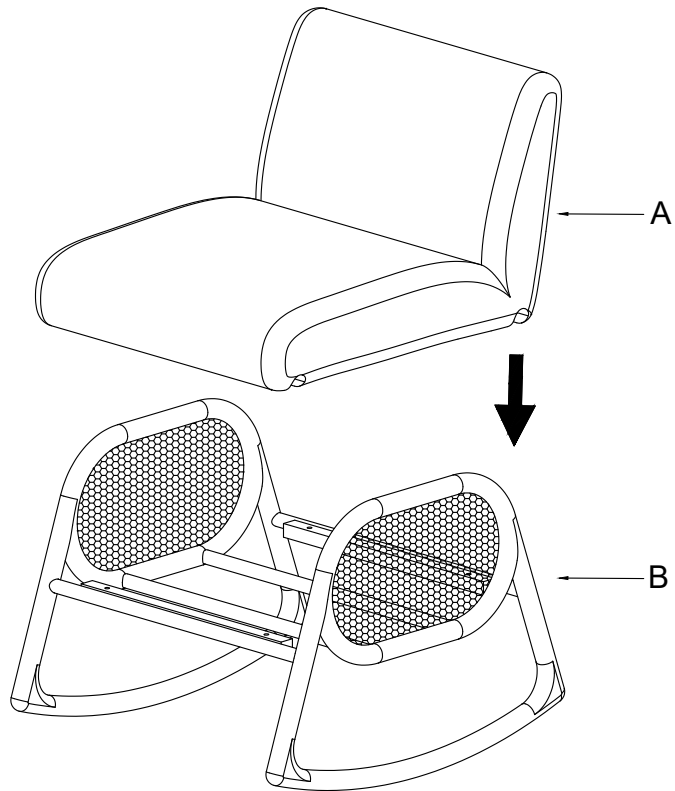

TOV

BONNEY ROCKING CHAIR
ASSEMBLY INSTRUCTIONS

Stuck?
Contact our team @ 516-888-3355
Scan for product care!

Hardware and Components

..... A x 1 pc

..... B x 1 pc

..... C x 4 pcs

..... D x 4 pcs

..... E x 4 pcs

..... F x 1 pc Allen Key - 4mm

Step 1
Open box of hardware and legs.

This hardware box will be a smaller box inside of the main box. Look for the red streamer.

Step 2

Step 3