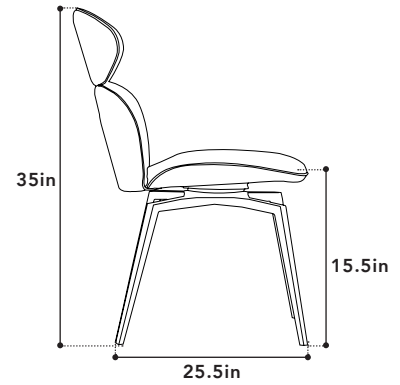

## SWIVEL DINING CHAIR

**FEATURES**

The Antler swivel chair is upholstered in a pebble grain easily maintained leatherette. It features a memory return swivel and a sleek solid black steel base.

**COLORS** LIGHT TAUPE,  
SLATE GREY, BISCOTTI  
**MATERIAL**  
LEATHERETTE

**FEATURES** MEMORY SWIVEL,  
SOLID STEEL POWDER COATED  
LEGS, METAL FRAME

**DIMENSIONS**

**WIDTH** 19.5"      **SEAT HEIGHT** 18.5"  
**DEPTH** 25.5"      **SEAT DEPTH** 18"  
**HEIGHT** 35"      **LEG HEIGHT** 16"  
**WEIGHT CAP** 120kg      **BACKREST HEIGHT** 18.5"

**2 DINING CHAIRS/BOX**

**BOX WIDTH** 22"  
**BOX DEPTH** 30"  
**BOX HEIGHT** 27"  
**BOX WEIGHT** 18.2N | 20.7G  
**PACKAGING** CARTON