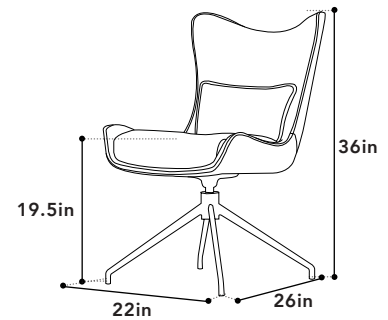

COLOR SANDSTONE + MONA NATURAL
MATERIAL VELVET + CHENILLE

FEATURES 360 SWIVEL,
 SOLID STEEL LEGS, METAL FRAME,
 TWO-TONED BODY DESIGN

DIMENSIONS

WIDTH 22"
DEPTH 26"
HEIGHT 36"
WEIGHT CAP 120kg

SEAT HEIGHT 20"
SEAT DEPTH -"
LEG HEIGHT -"
BACKREST HEIGHT -"

2 SEATS/BOX 1/2

BOX WIDTH 32"
BOX DEPTH 22"
BOX HEIGHT 22"
BOX WEIGHT -N | -G
PACKAGING CARTON

2 BASES/BOX 2/2

BOX WIDTH 22"
BOX DEPTH 21"
BOX HEIGHT 16"
BOX WEIGHT -N | -G
PACKAGING CARTON