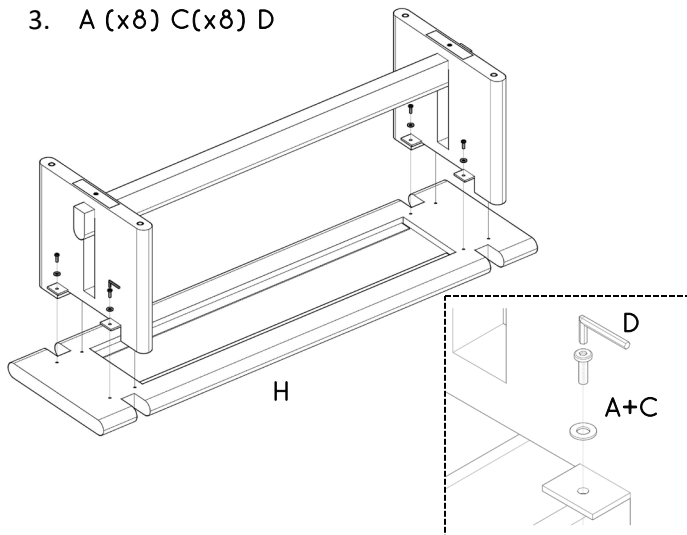

3. A (x8) C (x8) D