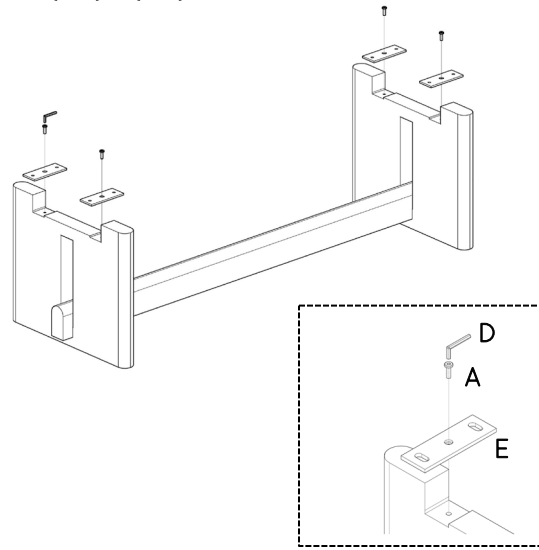

MERCANA

ART | FURNITURE | LIGHTING | DECOR

item 71241

name Rowan bench

size 65x20x18 in

Different by design. 
www.mercana.com

3250 189th Street
Surrey BC, Canada
V3Z 0L5

e: artinfo@mercana.com
p: 800.461.1666
f: 888.919.1666

1. B (x2) D

2. A (x4) E (x4) D

3. A (x8) C (x8) D

4