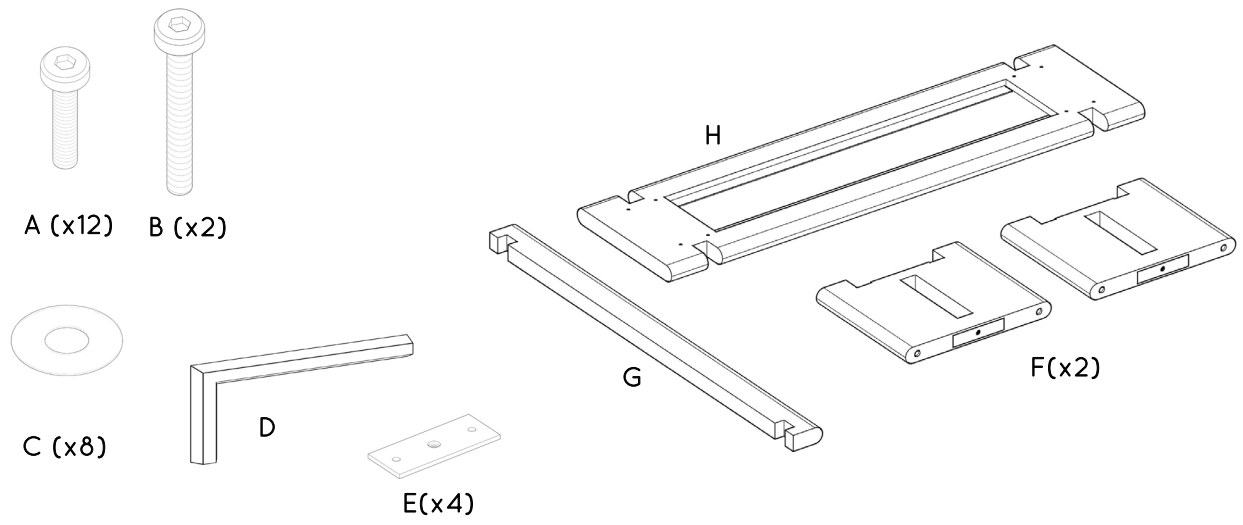

MERCANA

ART | FURNITURE | LIGHTING | DECOR

item 71241

name Rowan bench

size 65x20x18 in

Different by design. 
www.mercana.com

3250 189th Street
Surrey BC, Canada
V3Z 0L5

e: artinfo@mercana.com
p: 800.461.1666
f: 888.919.1666

1. B (x2) D

2. A (x4) E (x4) D

3. A (x8) C (x8) D

4