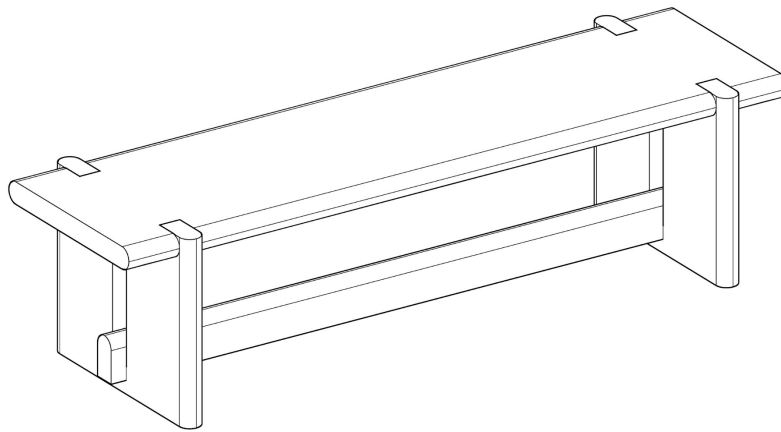

MERCANA

ART | FURNITURE | LIGHTING | DECOR

item 71241

name Rowan bench

size 65x20x18 in

Different by design. 
www.mercana.com

3250 189th Street
Surrey BC, Canada
V3Z 0L5

e: artinfo@mercana.com
p: 800.461.1666
f: 888.919.1666

1. B (x2) D

2. A (x4) E (x4) D

3. A (x8) C (x8) D

4