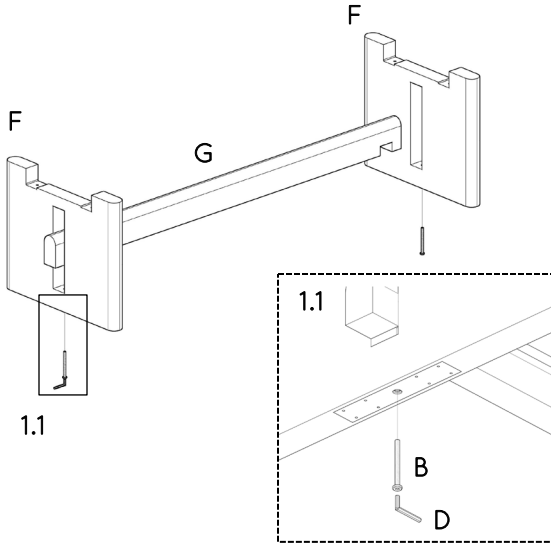

MERCANA

ART | FURNITURE | LIGHTING | DECOR

item 71241

name Rowan bench

size 65x20x18 in

Different by design. 
www.mercana.com

3250 189th Street
Surrey BC, Canada
V3Z 0L5

e: artinfo@mercana.com
p: 800.461.1666
f: 888.919.1666

1. B (x2) D

2. A (x4) E (x4) D

3. A (x8) C (x8) D

4