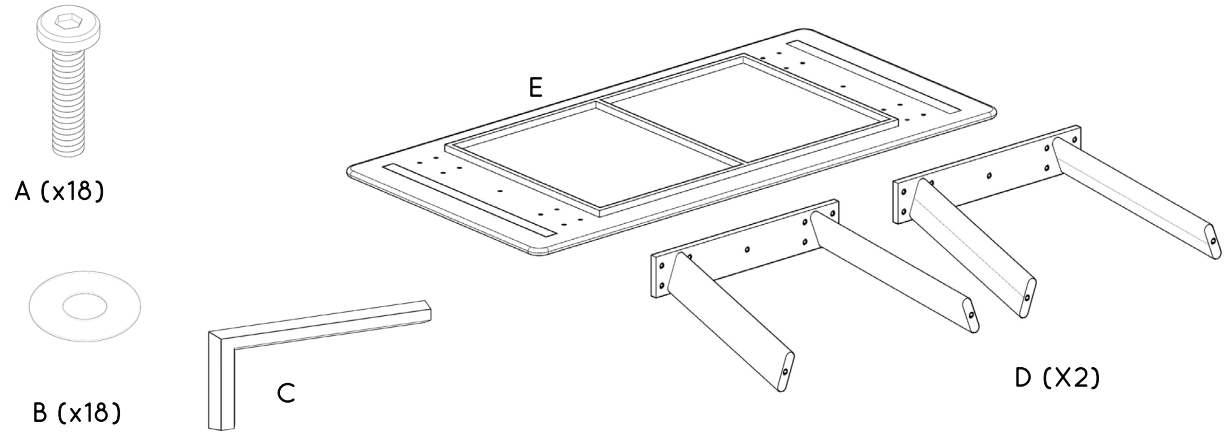

MERCANA

ART | FURNITURE | LIGHTING | DECOR

item 71056

name Welborn dining table

size 84x42x30 in

Different by design.
www.mercana.com

3250 189th Street
Surrey BC, Canada
V3Z 0L5

e: artinfo@mercana.com
p: 800.461.1666
f: 888.919.1666

1.

2. A(x18) B(x18) C

3.