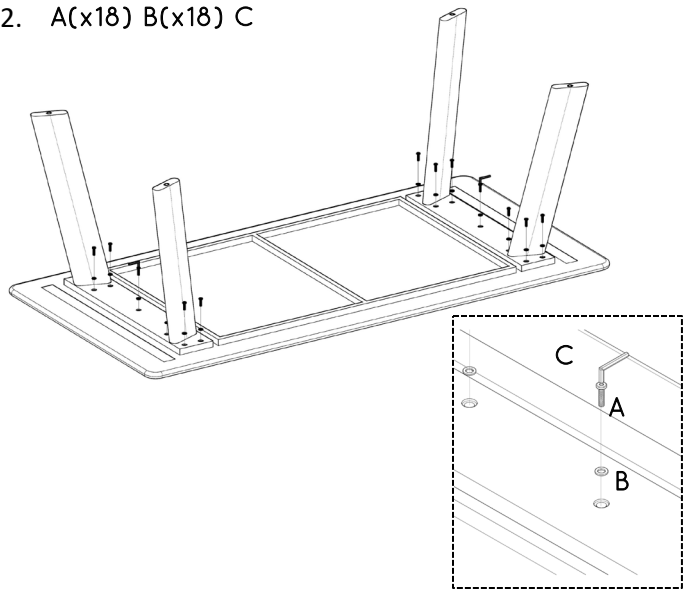

MERCANA

ART | FURNITURE | LIGHTING | DECOR

item 71056

name Welborn dining table

size 84x42x30 in

Different by design.
www.mercana.com

3250 189th Street
Surrey BC, Canada
V3Z 0L5

e: artinfo@mercana.com
p: 800.461.1666
f: 888.919.1666

1.

2. A(x18) B(x18) C

3.