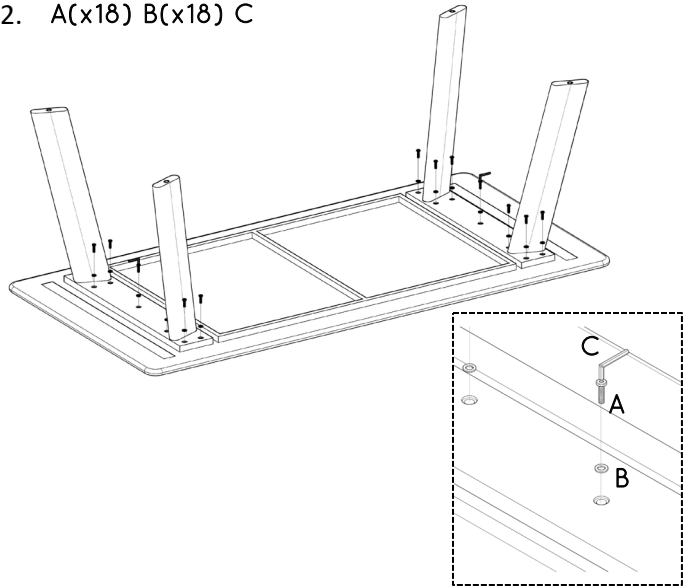

2. A(x18) B(x18) C