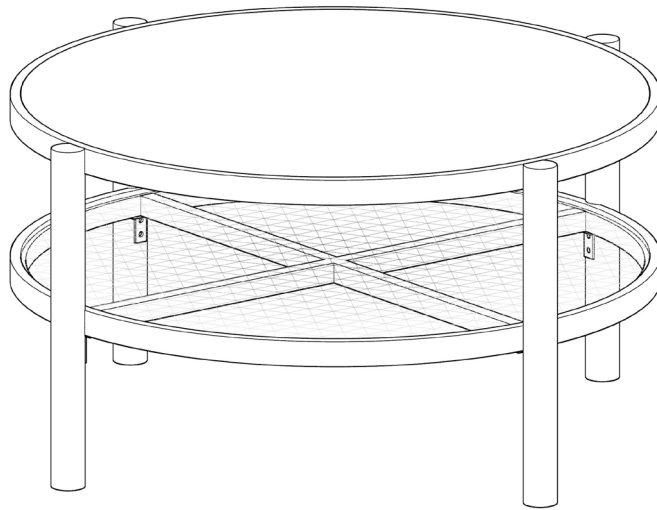

MERCANA

ART | FURNITURE | LIGHTING | DECOR

item 71045

name Weslyn coffee table

size 34.25x34.25x17.25 in

Different by design. 
www.mercana.com

3250 189th Street
Surrey BC, Canada
V3Z 0L5

e: artinfo@mercana.com
p: 800.461.1666
f: 888.919.1666