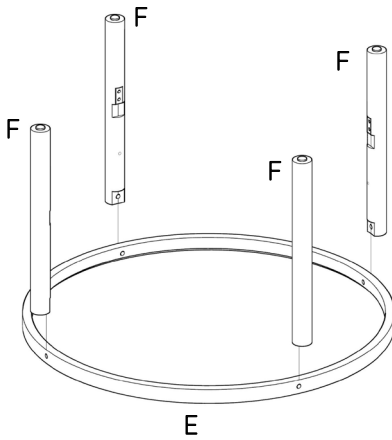

A (x4) C (x8)

B (x4)

D

G

H

E

F (X4)

1.

2. A (X4) B (X4) D

E

3.

4. C (X8) D

H