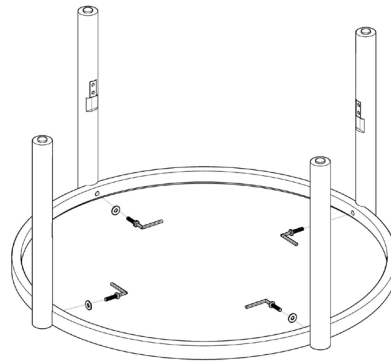

MERCANA

ART | FURNITURE | LIGHTING | DECOR

item 71045

name Weslyn coffee table

size 34.25x34.25x17.25 in

Different by design. 
www.mercana.com

3250 189th Street
Surrey BC, Canada
V3Z 0L5

e: artinfo@mercana.com
p: 800.461.1666
f: 888.919.1666

A (x4) C (x8)

B (x4)

D

G

H

E

F (X4)

1.

2. A (X4) B (X4) D

E

3.

4. C (X8) D

H

5.

6.