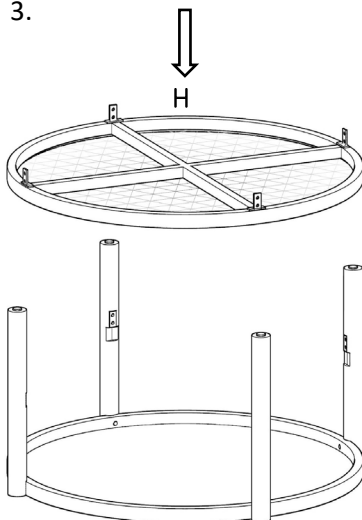

MERCANA

ART | FURNITURE | LIGHTING | DECOR

item 71045

name Weslyn coffee table

size 34.25x34.25x17.25 in

Different by design. 
www.mercana.com

3250 189th Street
Surrey BC, Canada
V3Z 0L5

e: artinfo@mercana.com
p: 800.461.1666
f: 888.919.1666

2. A (X4) B (X4) D

E

3.

4. C (X8) D

H

5.

6.