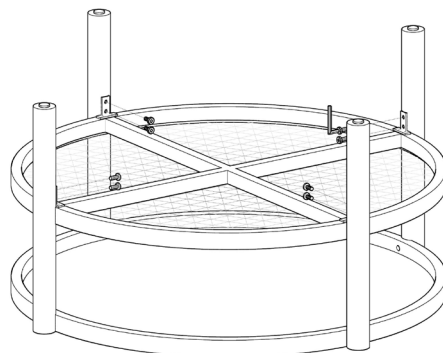

MERCANA

ART | FURNITURE | LIGHTING | DECOR

item 71045

name Weslyn coffee table

size 34.25x34.25x17.25 in

Different by design. 
www.mercana.com

3250 189th Street
Surrey BC, Canada
V3Z 0L5

e: artinfo@mercana.com
p: 800.461.1666
f: 888.919.1666

2. A (X4) B (X4) D

E

3.

4. C (X8) D

H

5.

6.