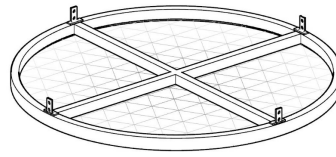

MERCANA

ART | FURNITURE | LIGHTING | DECOR

item 71045

name Weslyn coffee table

size 34.25x34.25x17.25 in

Different by design. 
www.mercana.com

3250 189th Street
Surrey BC, Canada
V3Z 0L5

e: artinfo@mercana.com
p: 800.461.1666
f: 888.919.1666

A (x4) C (x8)

B (x4)

D

G

H

E

F (X4)

1.

2. A (X4) B (X4) D

E

3.

4. C (X8) D

H

5.

6.