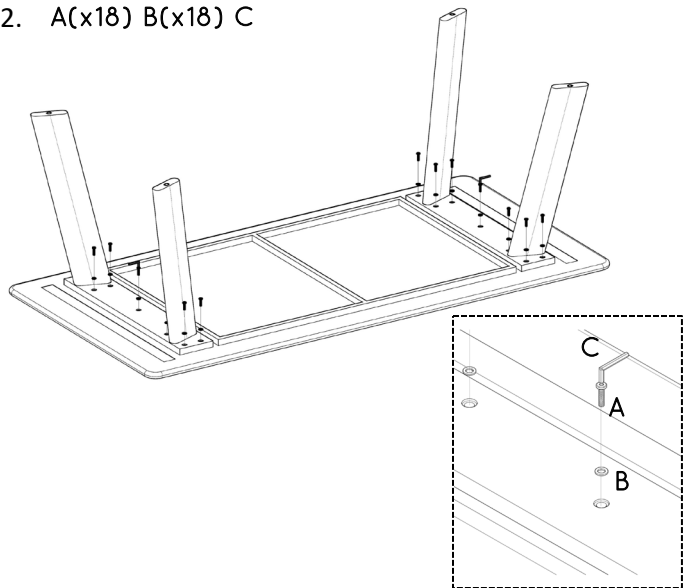

MERCANA

ART | FURNITURE | LIGHTING | DECOR

item 71041

name Welborn dining table

size 84x42x30 in

Different by design.
www.mercana.com

3250 189th Street
Surrey BC, Canada
V3Z 0L5

e: artinfo@mercana.com
p: 800.461.1666
f: 888.919.1666

1.

2. A(x18) B(x18) C

3.