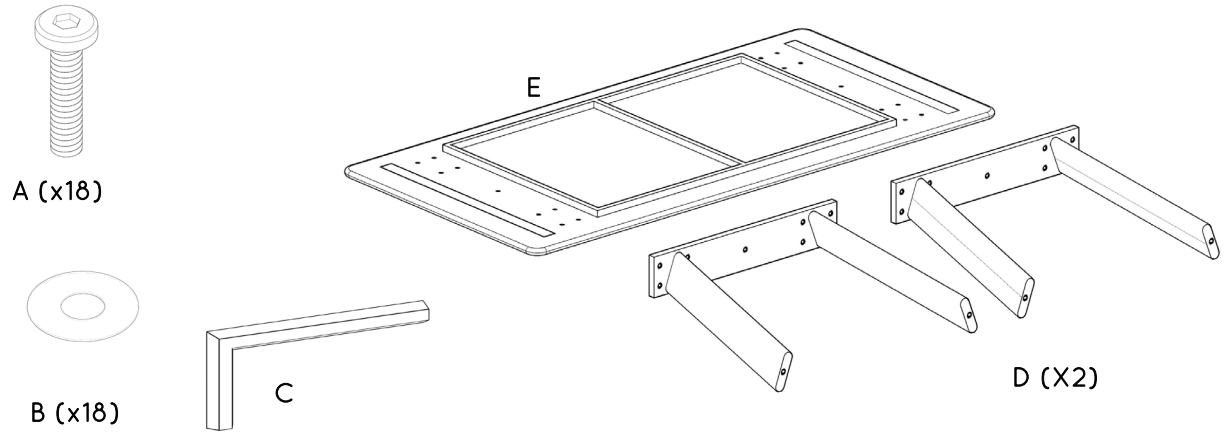

MERCANA

ART | FURNITURE | LIGHTING | DECOR

item 71041

name Welborn dining table

size 84x42x30 in

Different by design.
www.mercana.com

3250 189th Street
Surrey BC, Canada
V3Z 0L5

e: artinfo@mercana.com
p: 800.461.1666
f: 888.919.1666

1.

2. A(x18) B(x18) C

3.