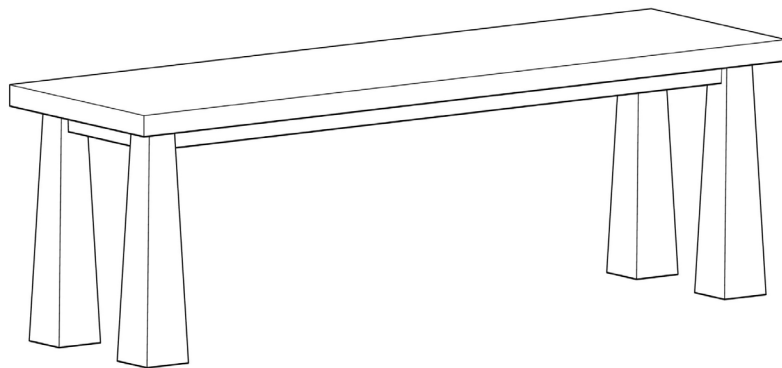

# MERCANA

ART | FURNITURE | LIGHTING | DECOR

**item** 71019

**name** Wolcott bench

**size** 60x16x18 in

Different by design.   
[www.mercana.com](http://www.mercana.com)

3250 189th Street  
Surrey BC, Canada  
V3Z 0L5