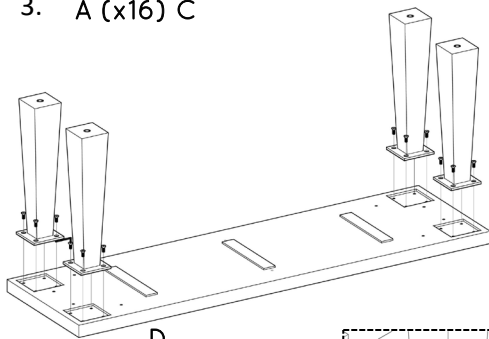

3. A (x16) C

D