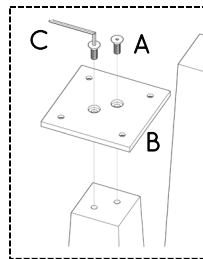

1. A(x8) B(x4) C

2.

3. A (x16) C

4. F (x12) G (x12) C