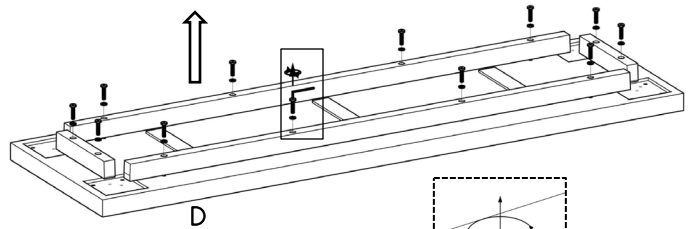

1. A(x8) B(x4) C

2.

D

3. A (x16) C

4. F (x12) G (x12) C