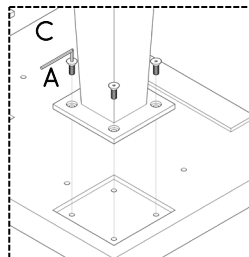

1. A(x8) B(x4) C

2.

3. A (x16) C

4. F (x12) G (x12) C