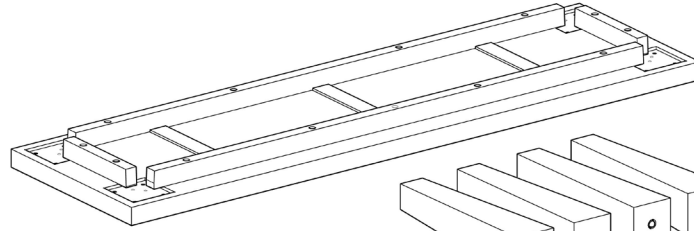

D

E(x4)

1. A(x8) B(x4) C