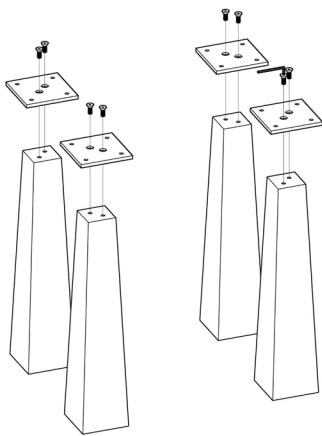

1. A(x8) B(x4) C

E(x4)

2.

3. A (x16) C

4. F (x12) G (x12) C