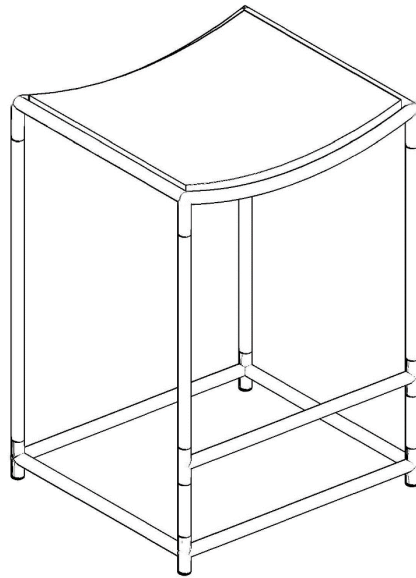

# MERCANA

ART | FURNITURE | LIGHTING | DECOR

**item** 70822

**name** Taniel counter stool

**size** 18x16x27.25 in

Different by design.  
[www.mercana.com](http://www.mercana.com)

3250 189th Street  
Surrey BC, Canada  
V3Z 0L5