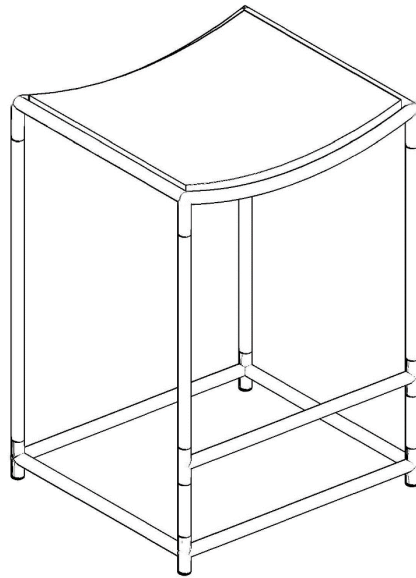

# MERCANA

ART | FURNITURE | LIGHTING | DECOR

**item** 70818

**name** Taniel counter stool

**size** 18x16x27.25 in

Different by design.  
[www.mercana.com](http://www.mercana.com)

3250 189th Street  
Surrey BC, Canada  
V3Z 0L5