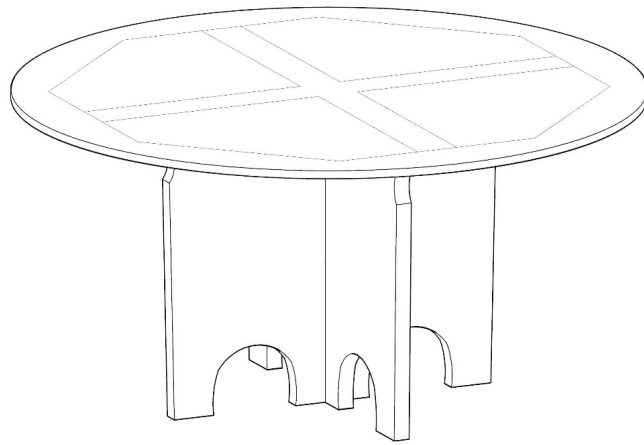

MERCANA

ART | FURNITURE | LIGHTING | DECOR

item 70814

name Sonomi dining table

size 59x59x30 in

Different by design. 
www.mercana.com

3250 189th Street
Surrey BC, Canada
V3Z 0L5

e: artinfo@mercana.com
p: 800.461.1666
f: 888.919.1666

1.

2. A (x16) B (x16) C

3.