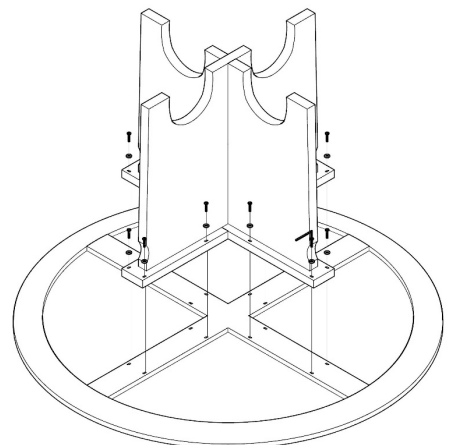

MERCANA

ART | FURNITURE | LIGHTING | DECOR

item 70814

name Sonomi dining table

size 59x59x30 in

Different by design. 
www.mercana.com

3250 189th Street
Surrey BC, Canada
V3Z 0L5

e: artinfo@mercana.com
p: 800.461.1666
f: 888.919.1666

1.

2. A (x16) B (x16) C

3.