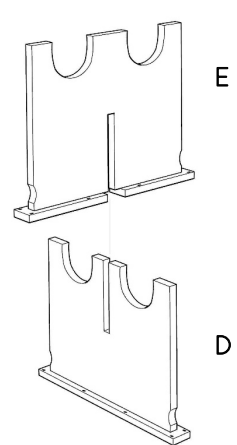

MERCANA

ART | FURNITURE | LIGHTING | DECOR

item 70814

name Sonomi dining table

size 59x59x30 in

Different by design. 
www.mercana.com

3250 189th Street
Surrey BC, Canada
V3Z 0L5

e: artinfo@mercana.com
p: 800.461.1666
f: 888.919.1666

1.

2. A (x16) B (x16) C

3.