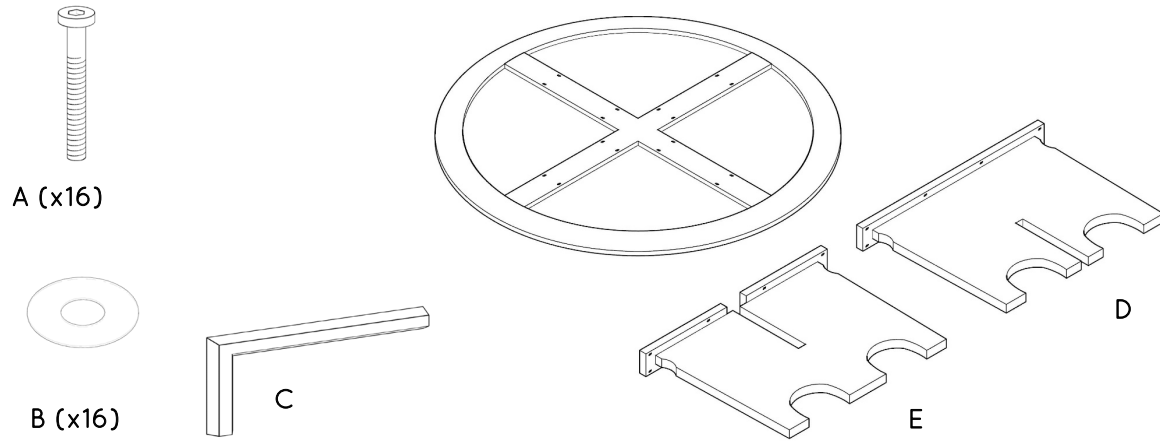

MERCANA

ART | FURNITURE | LIGHTING | DECOR

item 70814

name Sonomi dining table

size 59x59x30 in

Different by design. 
www.mercana.com

3250 189th Street
Surrey BC, Canada
V3Z 0L5

e: artinfo@mercana.com
p: 800.461.1666
f: 888.919.1666

1.

2. A (x16) B (x16) C

3.