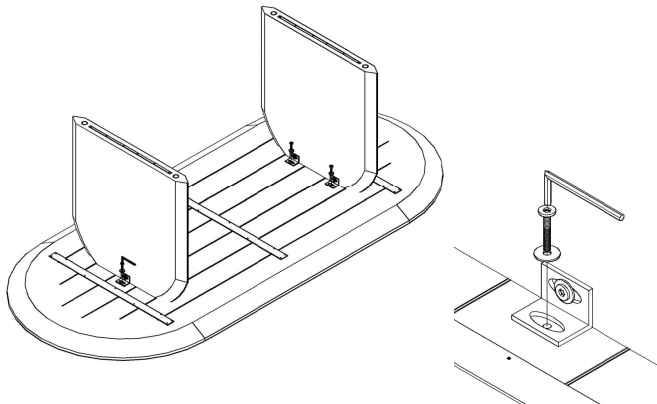

MERCANA

ART | FURNITURE | LIGHTING | DECOR

item 70560

name Isla

size 86.5x39x30 in

Different by design. 
www.mercana.com

3250 189th Street
Surrey BC, Canada
V3Z 0L5

e: artinfo@mercana.com
p: 800.461.1666
f: 888.919.1666

1. A (X-6) B (X-6) C D (X-6)

2.

3. A (X-6) B (X-6) C

4.