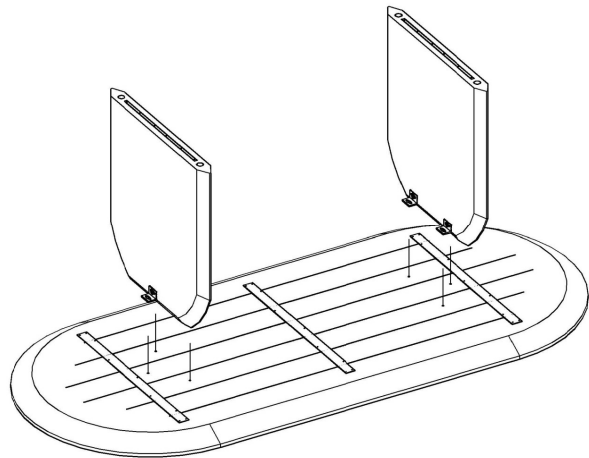

MERCANA

ART | FURNITURE | LIGHTING | DECOR

item 70560

name Isla

size 86.5x39x30 in

Different by design. 
www.mercana.com

3250 189th Street
Surrey BC, Canada
V3Z 0L5

e: artinfo@mercana.com
p: 800.461.1666
f: 888.919.1666

1. A (X-6) B (X-6) C D (X-6)

2.

3. A (X-6) B (X-6) C

4.