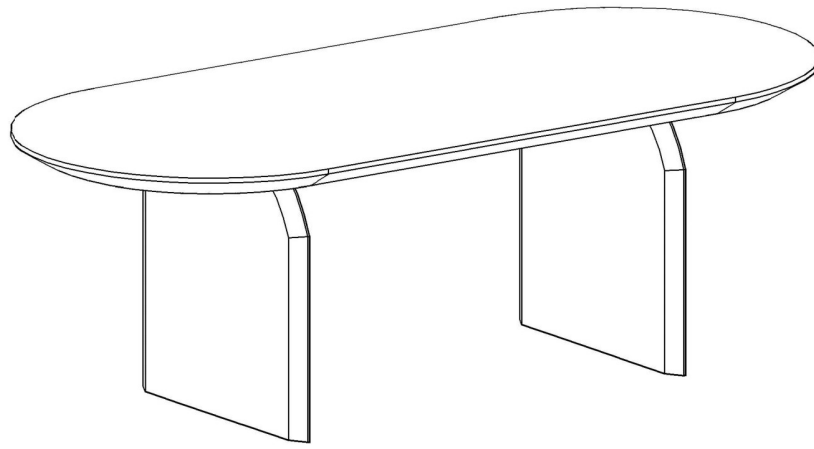

MERCANA

ART | FURNITURE | LIGHTING | DECOR

item 70560

name Isla

size 86.5x39x30 in

Different by design. 
www.mercana.com

3250 189th Street
Surrey BC, Canada
V3Z 0L5

e: artinfo@mercana.com
p: 800.461.1666
f: 888.919.1666