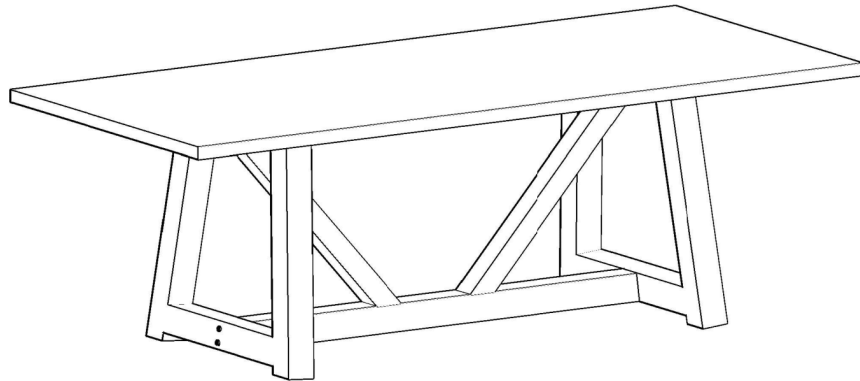

# MERCANA

ART | FURNITURE | LIGHTING | DECOR

**item** 70558

**name** Rialto dining table

**size** 96x42x30 in

Different by design.

[www.mercana.com](http://www.mercana.com)

3250 189th Street  
Surrey BC, Canada  
V3Z 0L5