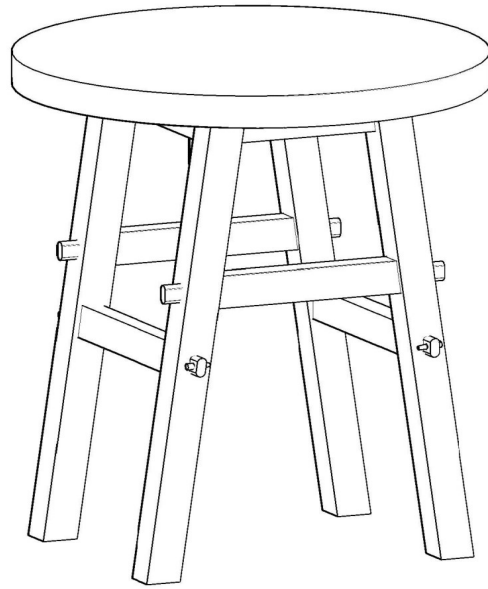

# MERCANA

ART | FURNITURE | LIGHTING | DECOR

**item** 70495

**name** Rosie

**size** 26x26x26 in

Different by design.  
[www.mercana.com](http://www.mercana.com)

3250 189th Street  
Surrey BC, Canada  
V3Z 0L5