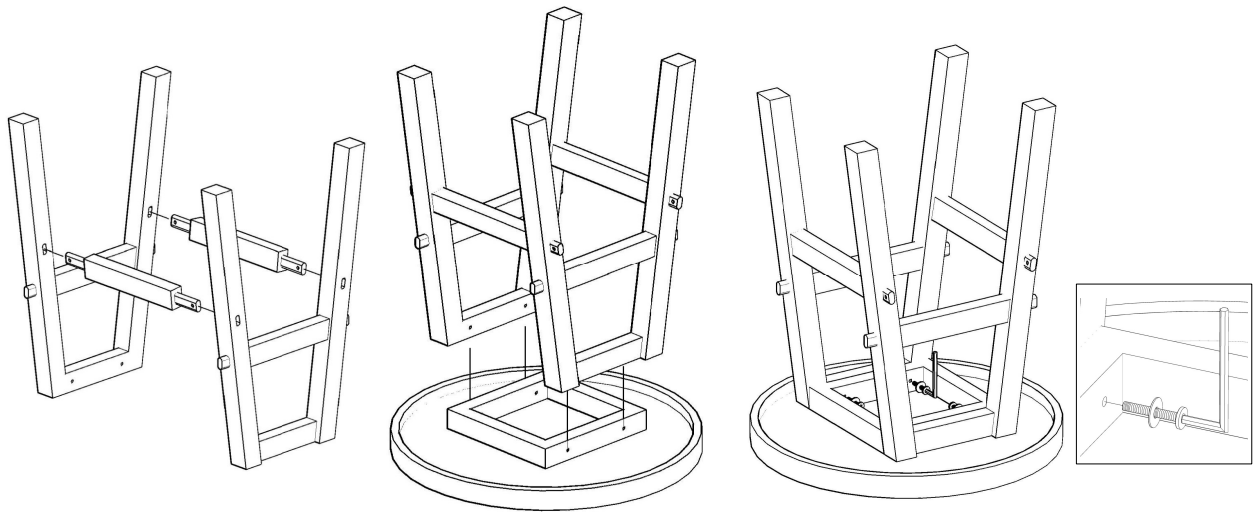

1.

2.

3.

A (X-4) B (X-4) C