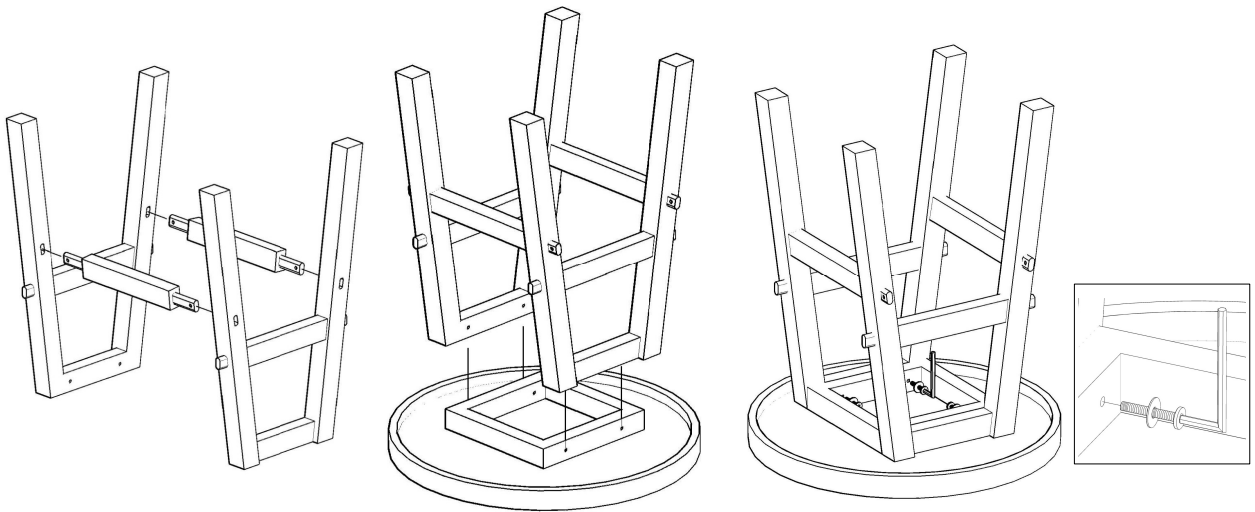

1.

2.

3.

A (X-4) B (X-4) C