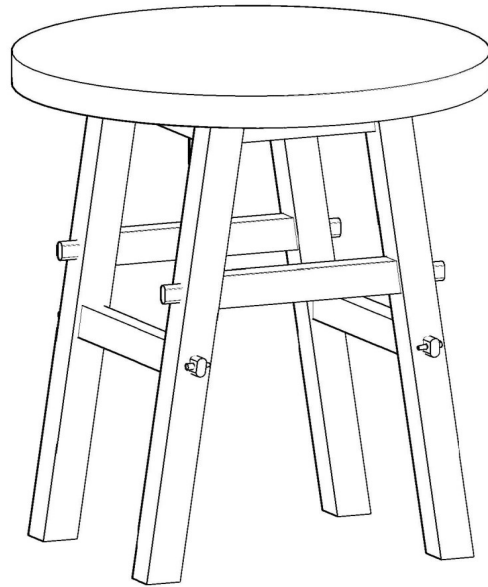

# MERCANA

ART | FURNITURE | LIGHTING | DECOR

**item** 70489

**name** Rosie accent table

**size** 26x26x26 in

Different by design.  
[www.mercana.com](http://www.mercana.com)

3250 189th Street  
Surrey BC, Canada  
V3Z 0L5