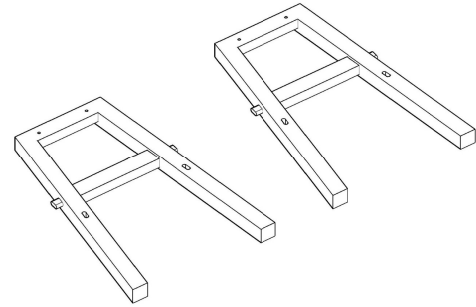

1.

2.

3.

A (X-4) B (X-4) C

4.

D (X-4)

5.