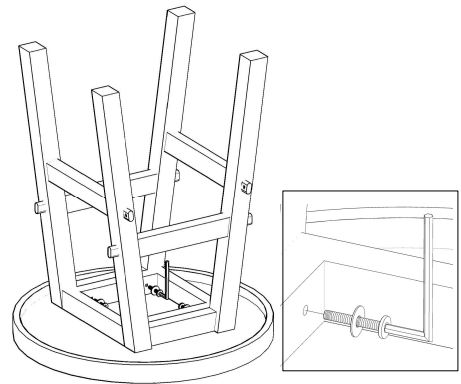

1.

2.

3.

A (X-4) B (X-4) C