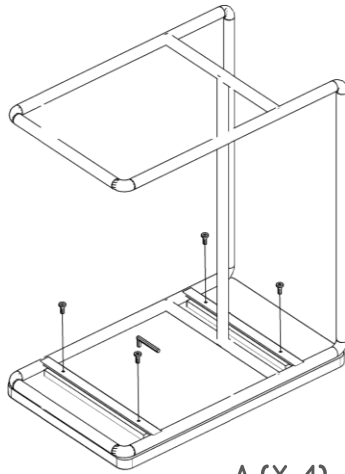

A (X-4)

A (X-4)