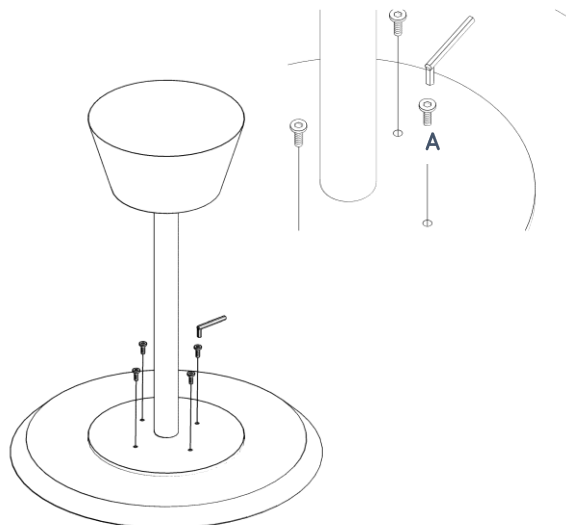

MERCANA

ART | FURNITURE | LIGHTING | DECOR

item 69205
name Maxwell
size 20x20x24 in

Different by design.
www.mercana.com

3250 189th Street
Surrey BC, Canada
V3Z 0L5

e: artinfo@mercana.com
p: 800.461.1666
f: 888.919.166

A (X-8)

A (X-4)

A (X-4)