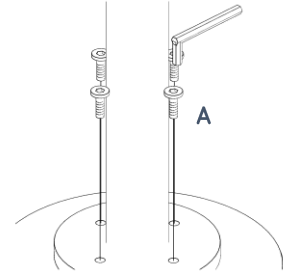

MERCANA

ART | FURNITURE | LIGHTING | DECOR

item 69205
name Maxwell
size 20x20x24 in

Different by design.
www.mercana.com

3250 189th Street
Surrey BC, Canada
V3Z 0L5

e: artinfo@mercana.com
p: 800.461.1666
f: 888.919.166

A (X-8)

A (X-4)

A (X-4)